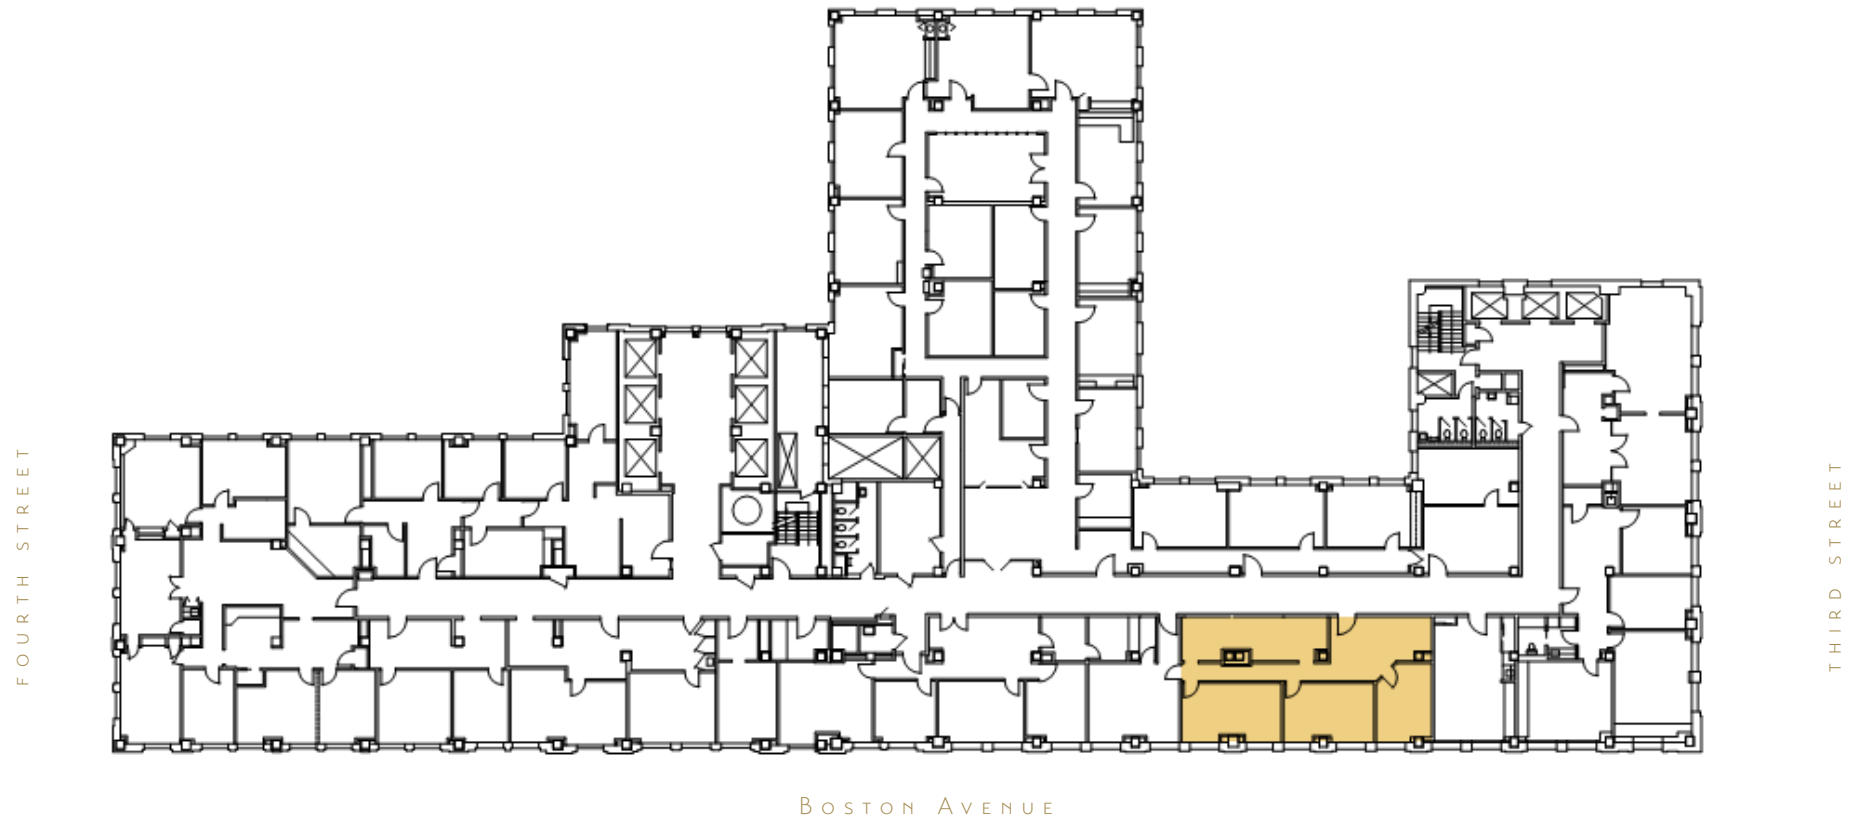

11TH FLOOR PLAN

SUITE
1107
1,400
SQFT

320 SOUTH BOSTON AVENUE
TULSA, OKLAHOMA 74103
918-584-1414
320BUILDING.COM