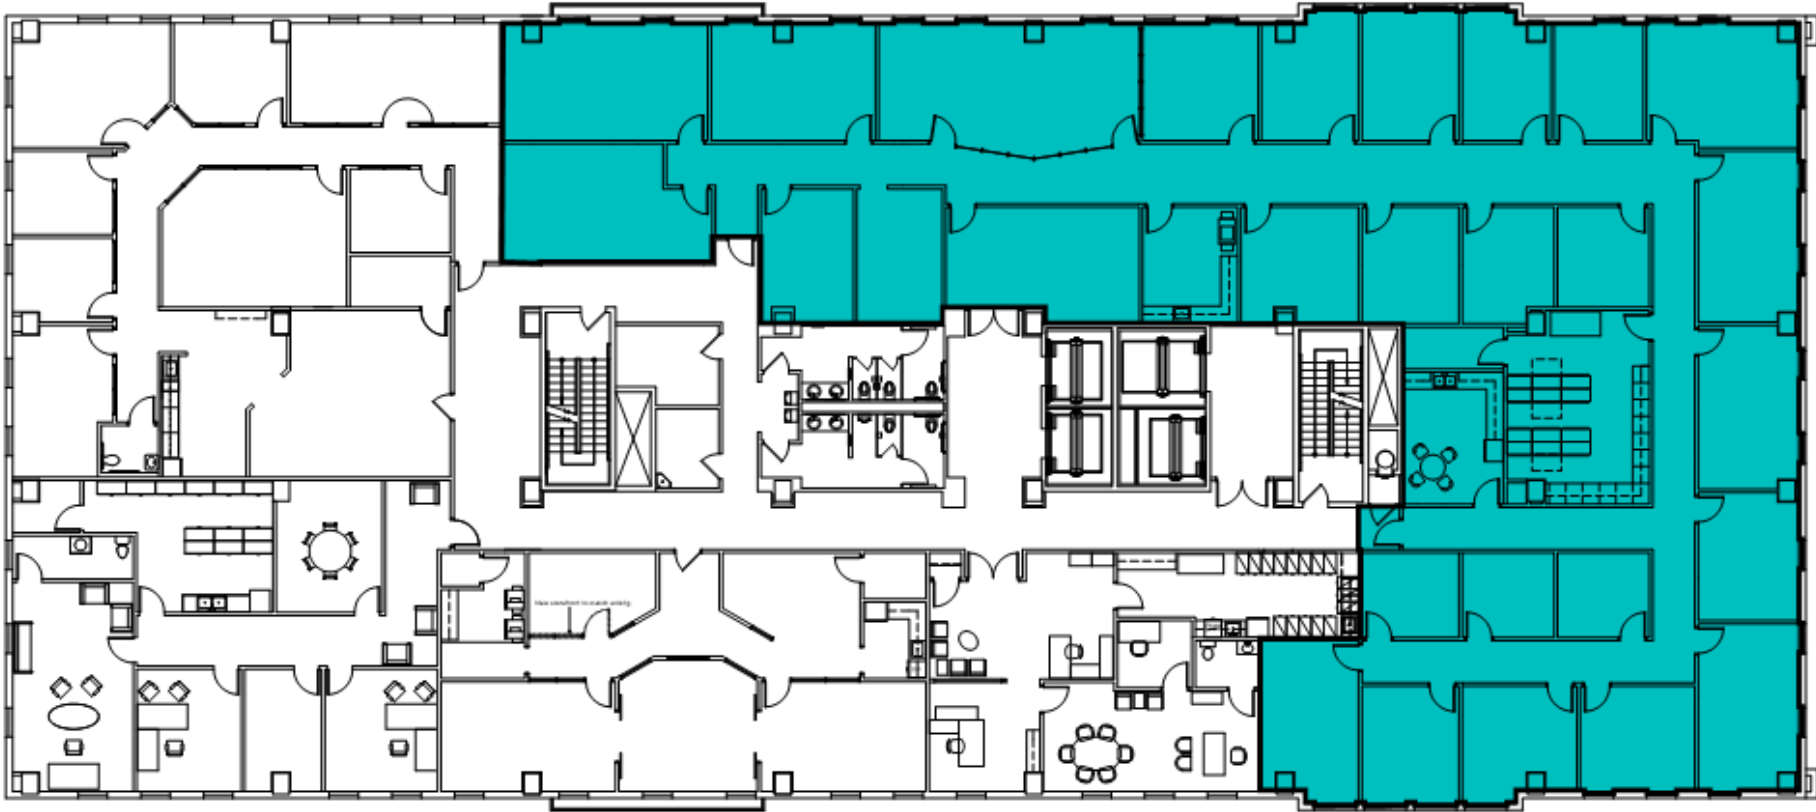

4th FLOOR PLAN

SUITE  
**400**  
**9,944**  
SQFT

2200 S. Utica AVENUE  
TULSA, OKLAHOMA 74104  
918-747-2100  
**BAMPROPERTIES.COM**