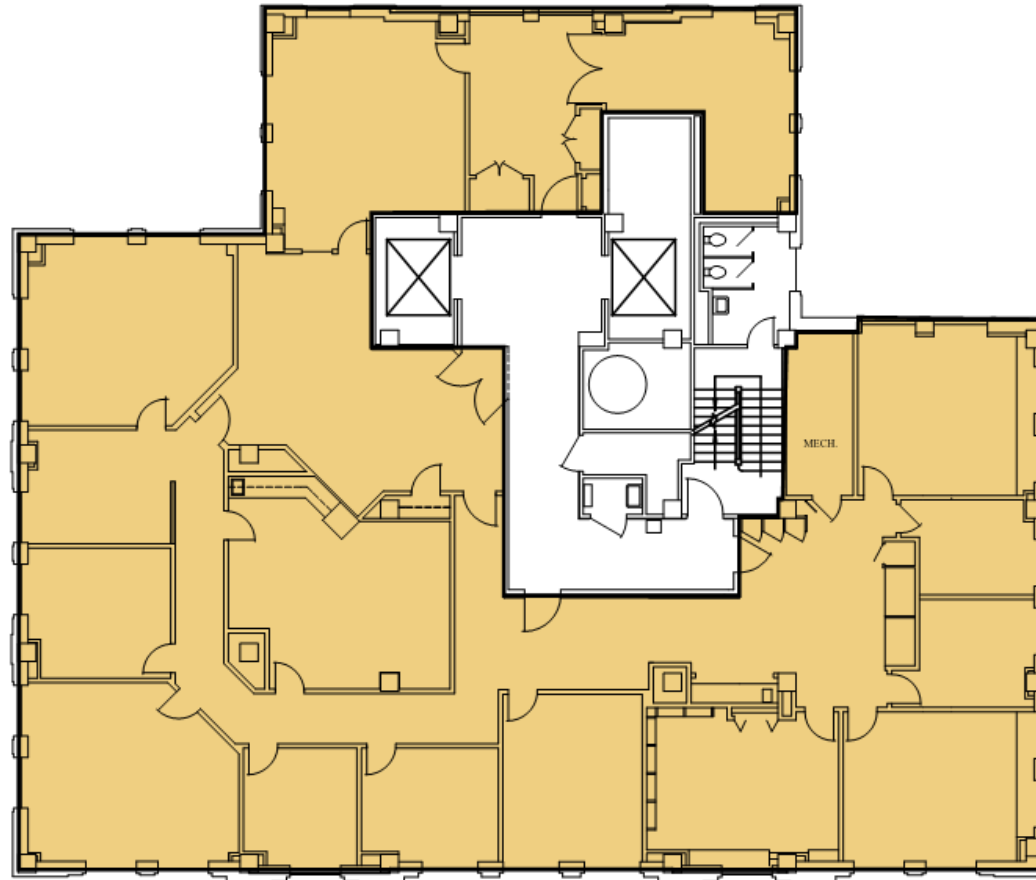

20TH FLOOR PLAN

FOURTH STREET

THIRD STREET

SUITE
2000
6,182
SQFT

320 SOUTH BOSTON AVENUE
TULSA, OKLAHOMA 74103
918-584-1414
320BUILDING.COM