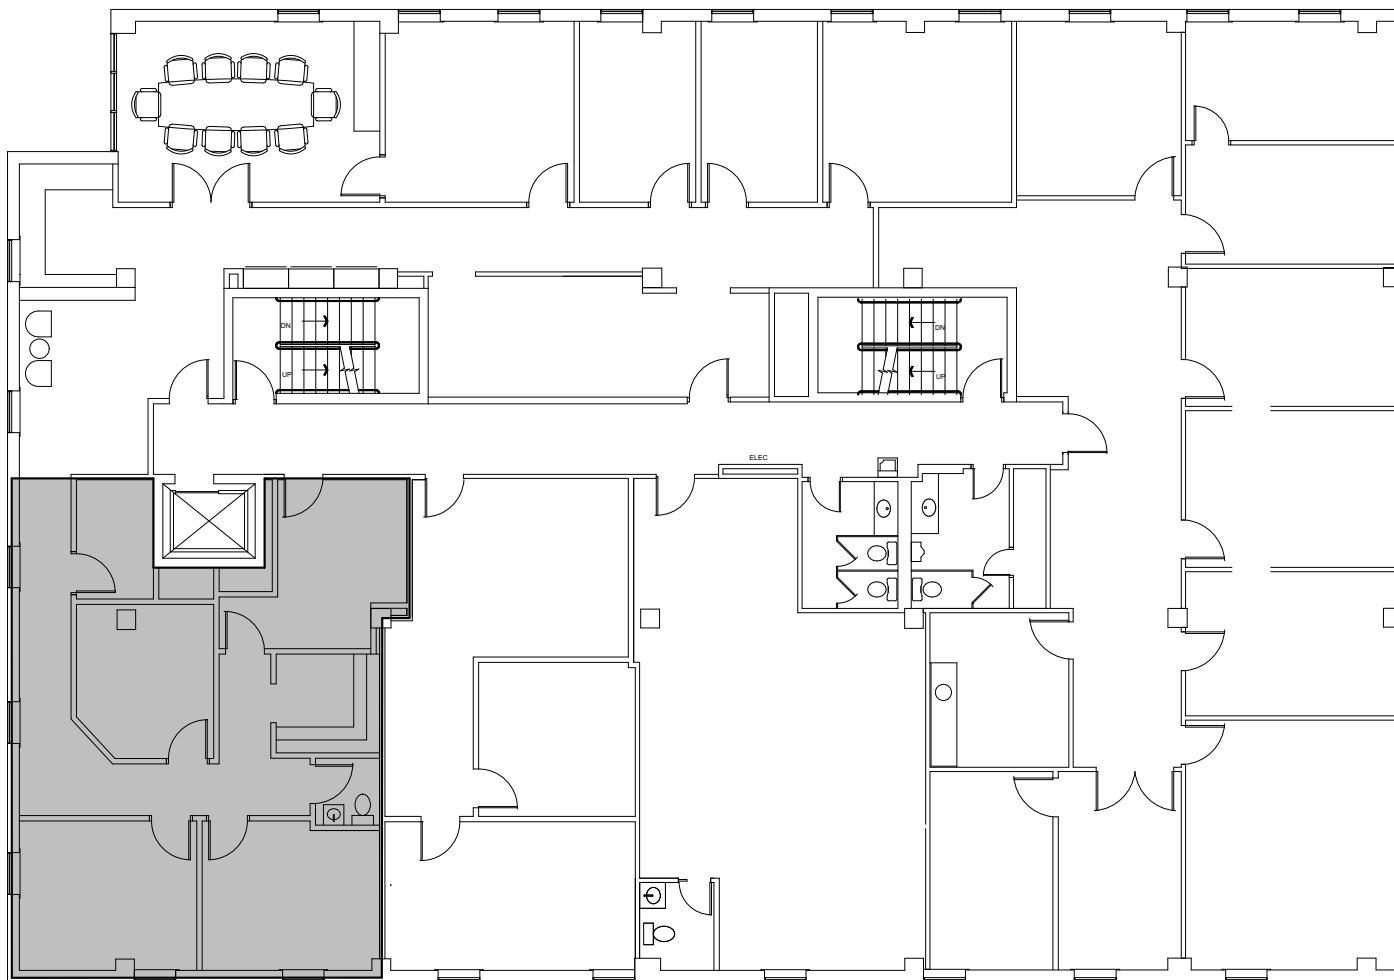

1560 East 21st Street

**BAM**PROPERTIES

SUITE  
**302**

**1,260**  
SQFT

1560 East 21st Street  
TULSA, OKLAHOMA 74104  
918-747-2100  
**BAMproperties.com**