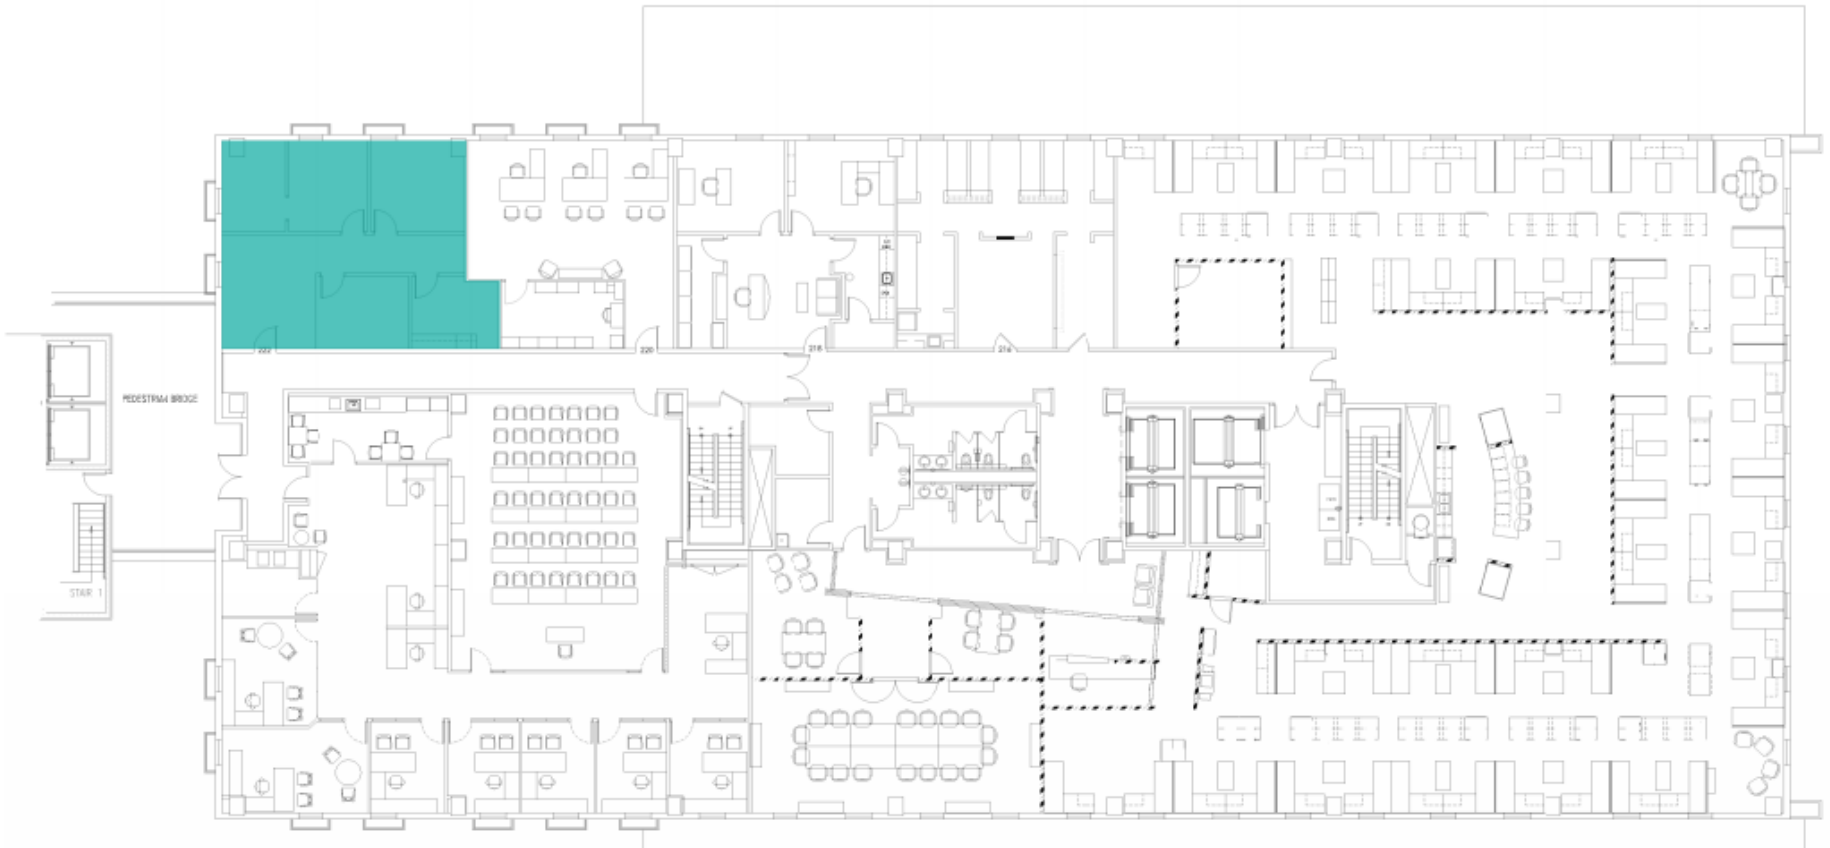

2nd FLOOR PLAN

SUITE
222
1,100
SQFT

2200 S. Utica AVENUE
TULSA, OKLAHOMA 74104
918-747-2100
BAMPROPERTIES.COM