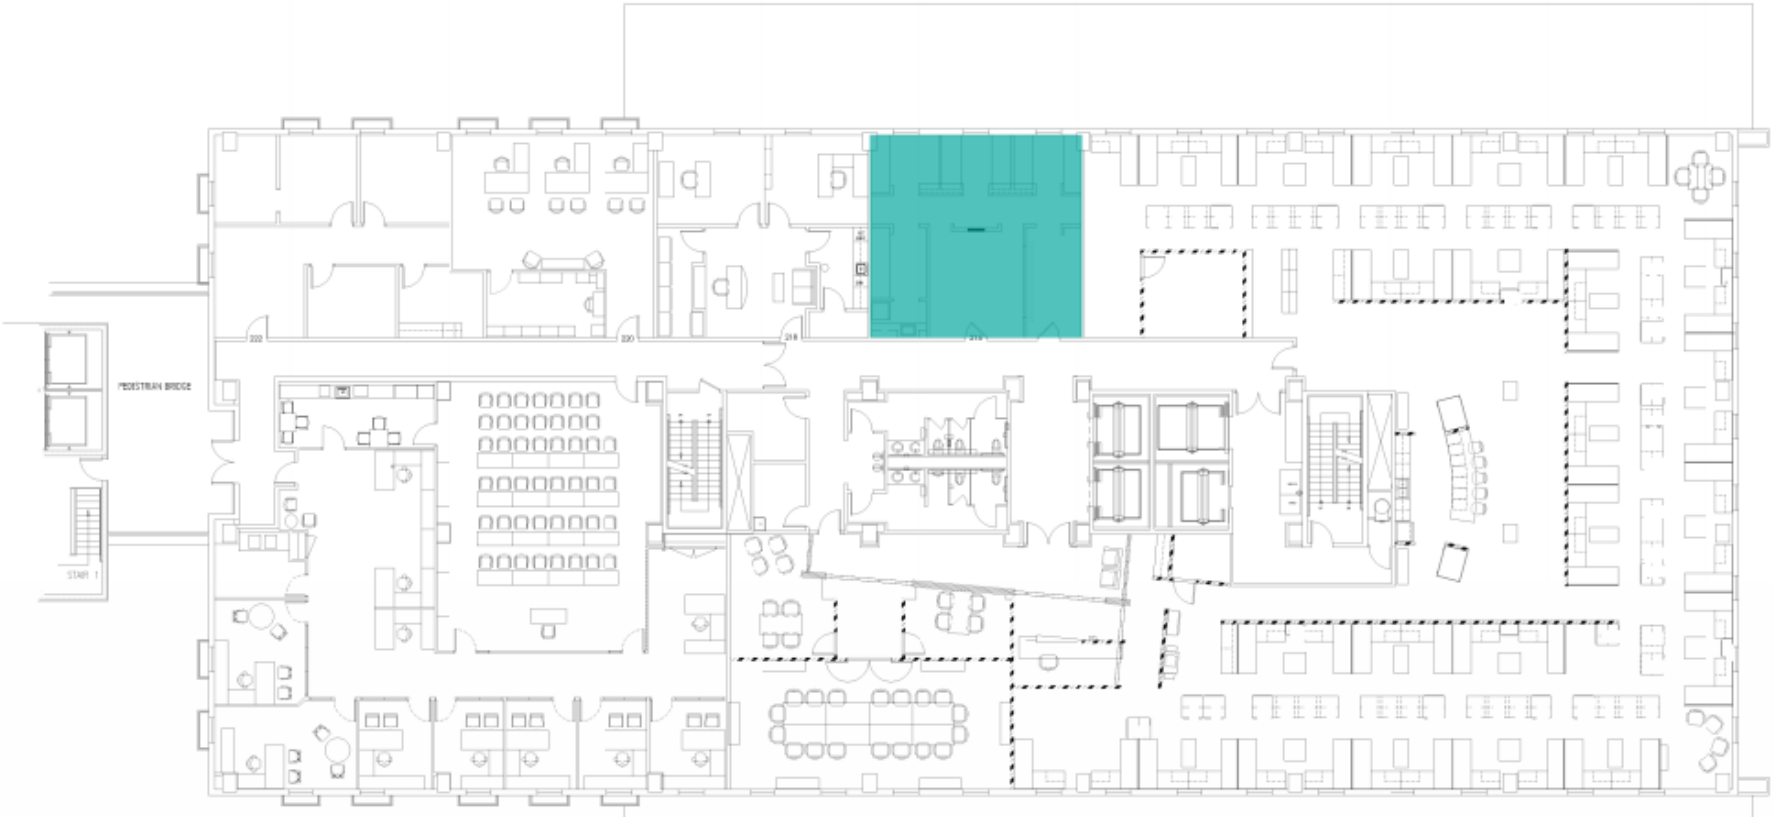

2nd FLOOR PLAN

SUITE
216

1,100
SQFT

2200 S. Utica AVENUE
TULSA, OKLAHOMA 74104
918-747-2100
BAMPROPERTIES.COM