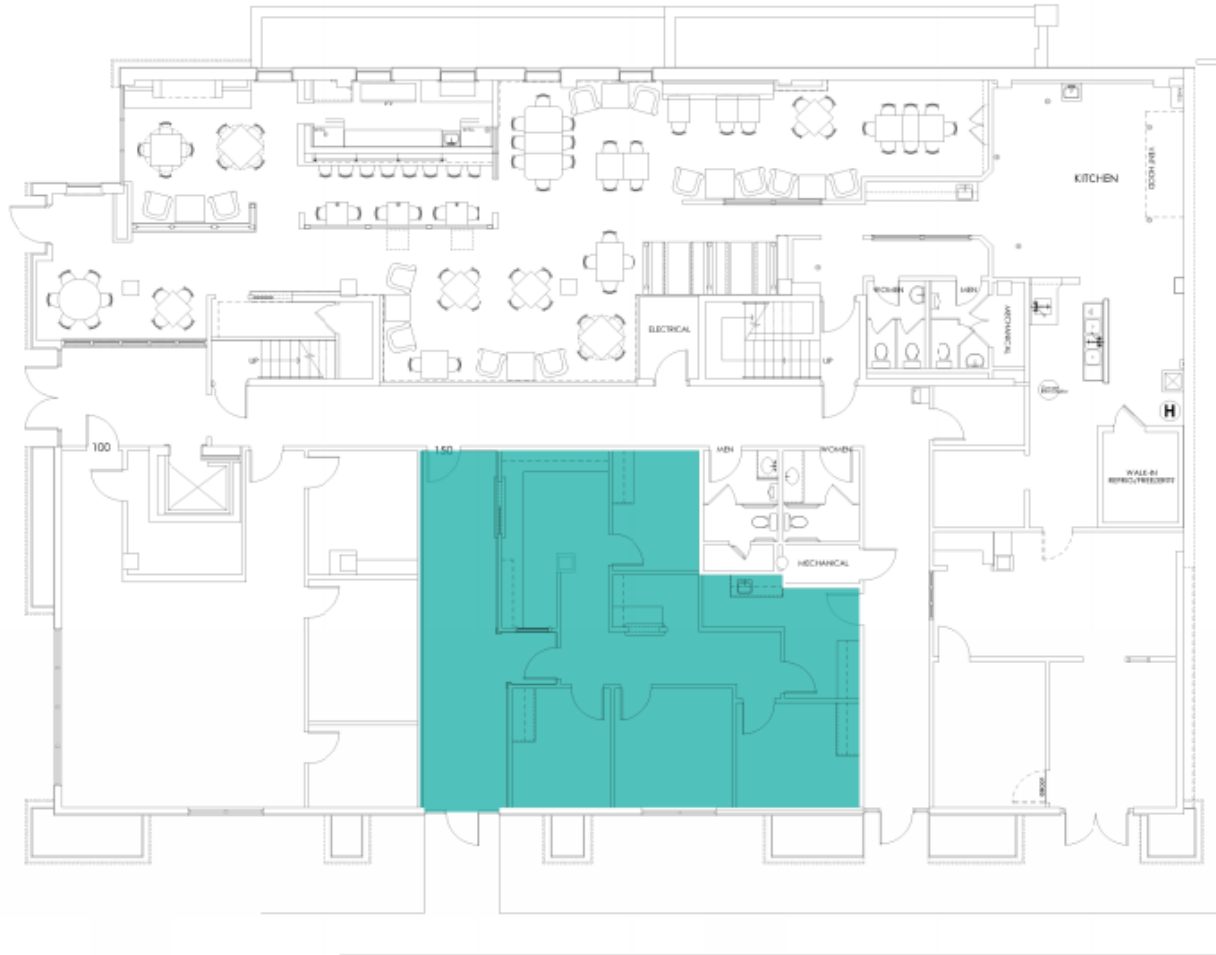

1560 East 21st Street

SUITE
150

1,674
SQFT

1560 East 21st Street
TULSA, OKLAHOMA 74104
918-747-2100
BAMproperties.com