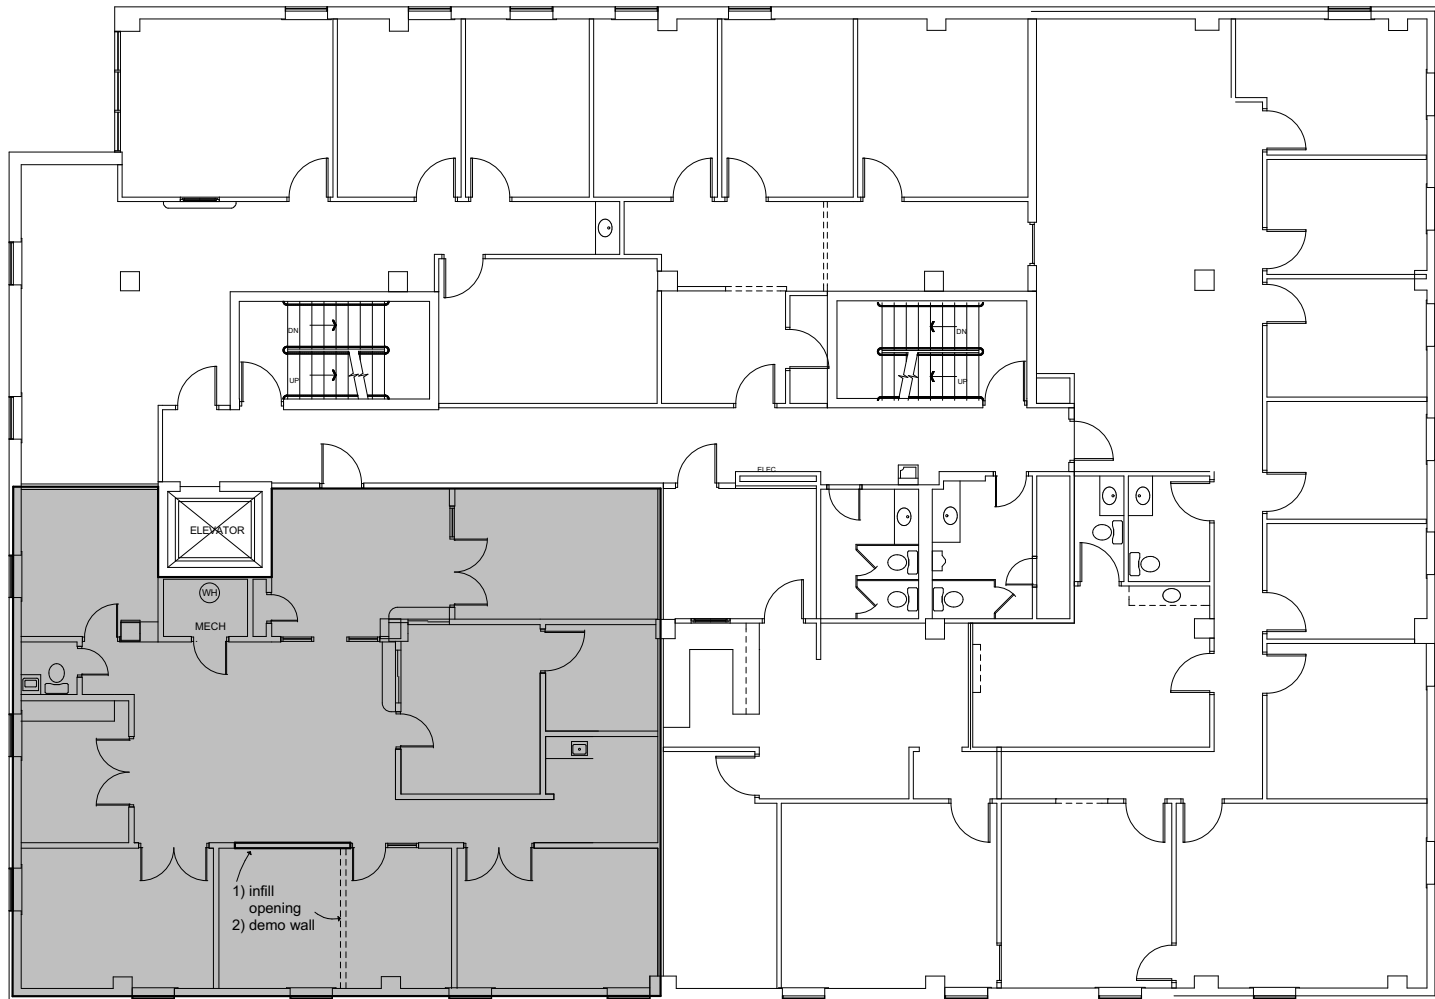

1560 East 21st Street

BAMPROPERTIES

SUITE
202

2,154
SQFT

1560 East 21st Street
TULSA, OKLAHOMA 74104
918-747-2100
BAMproperties.com