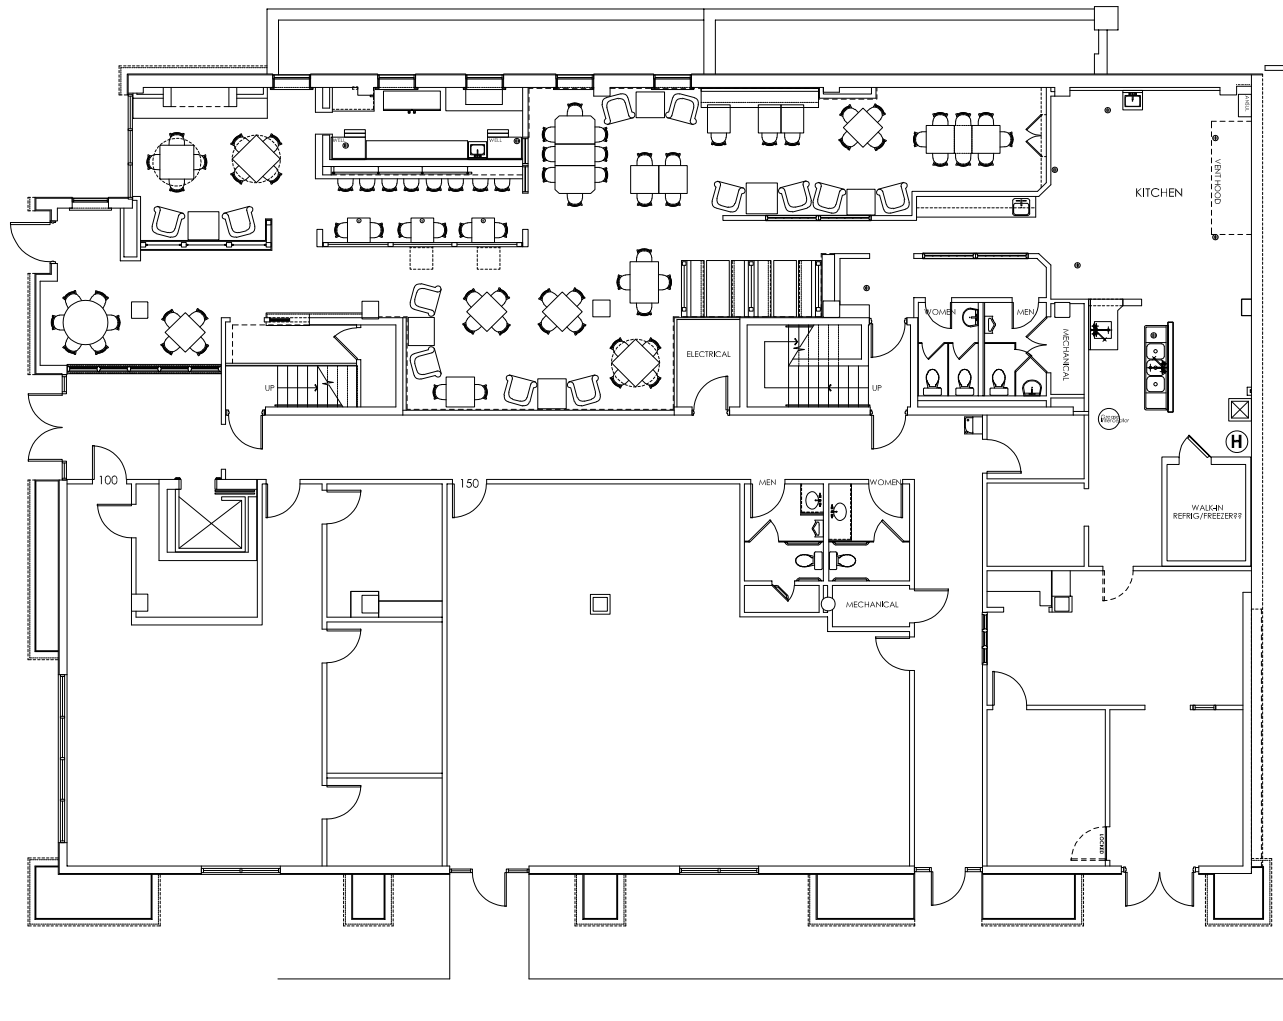

1560 East 21st Street

SUITE
100
4,250
SQFT

1560 East 21st Street
TULSA, OKLAHOMA 74104
918-747-2100
BAMproperties.com