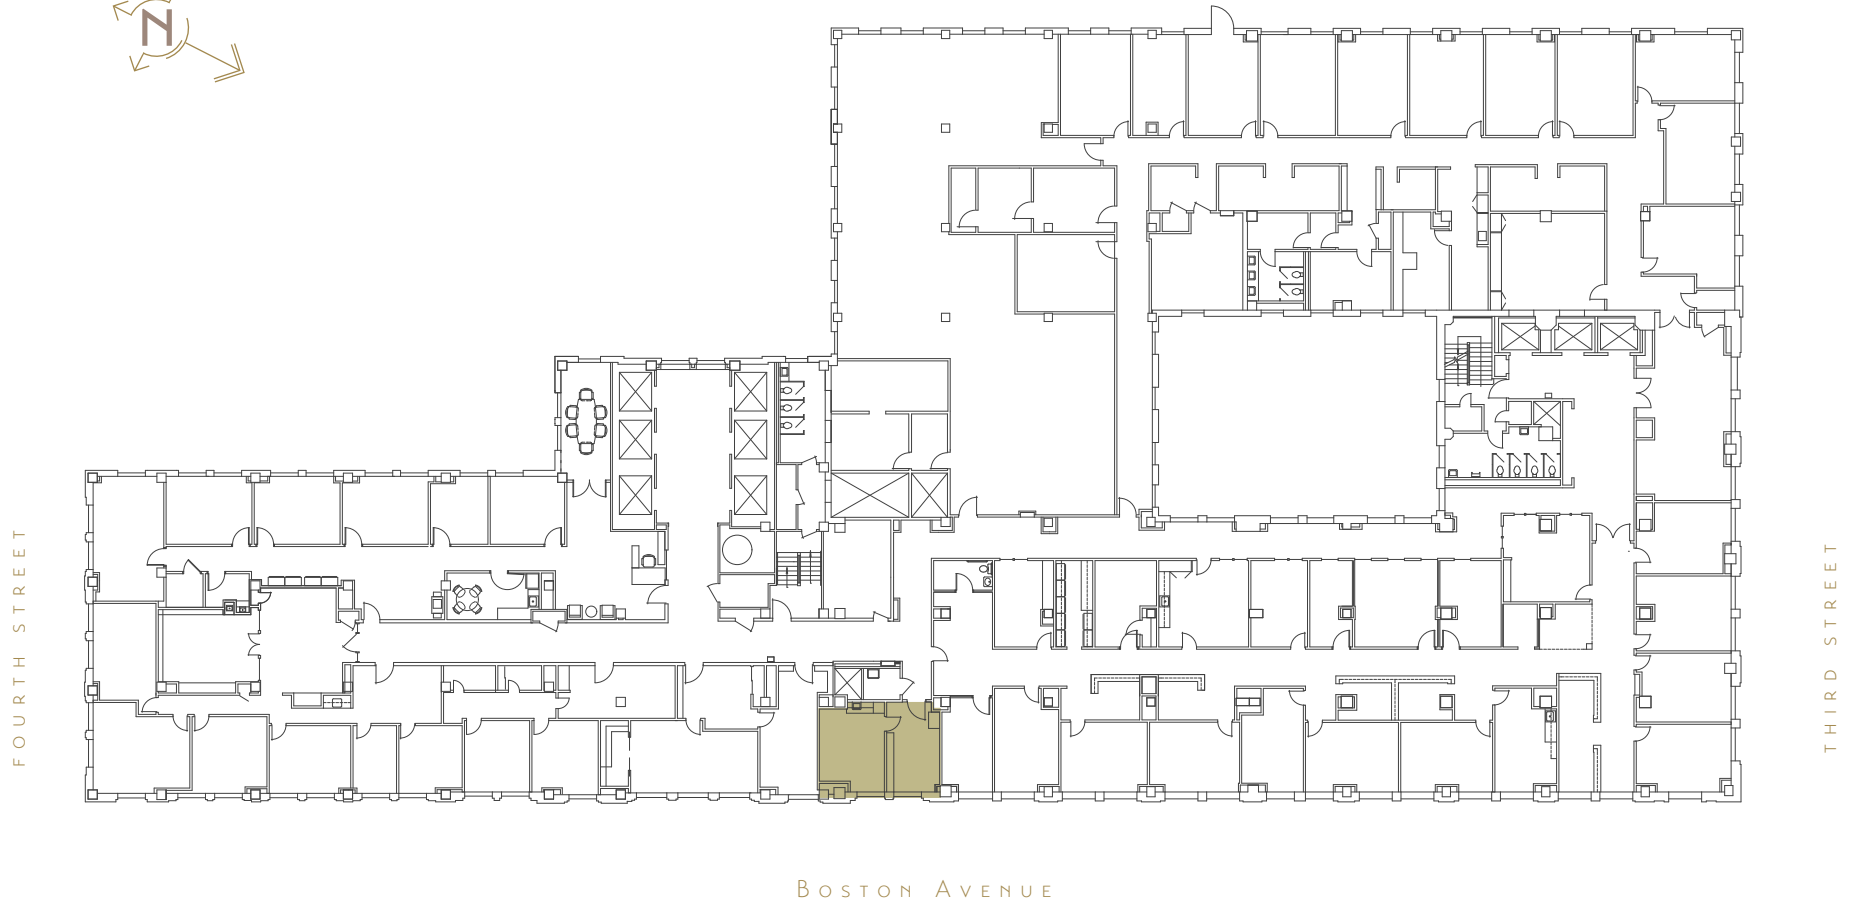

7TH FLOOR PLAN

SUITE
712

446
SQFT

320 SOUTH BOSTON AVENUE
TULSA, OKLAHOMA 74103
918-584-1414
320BUILDING.COM