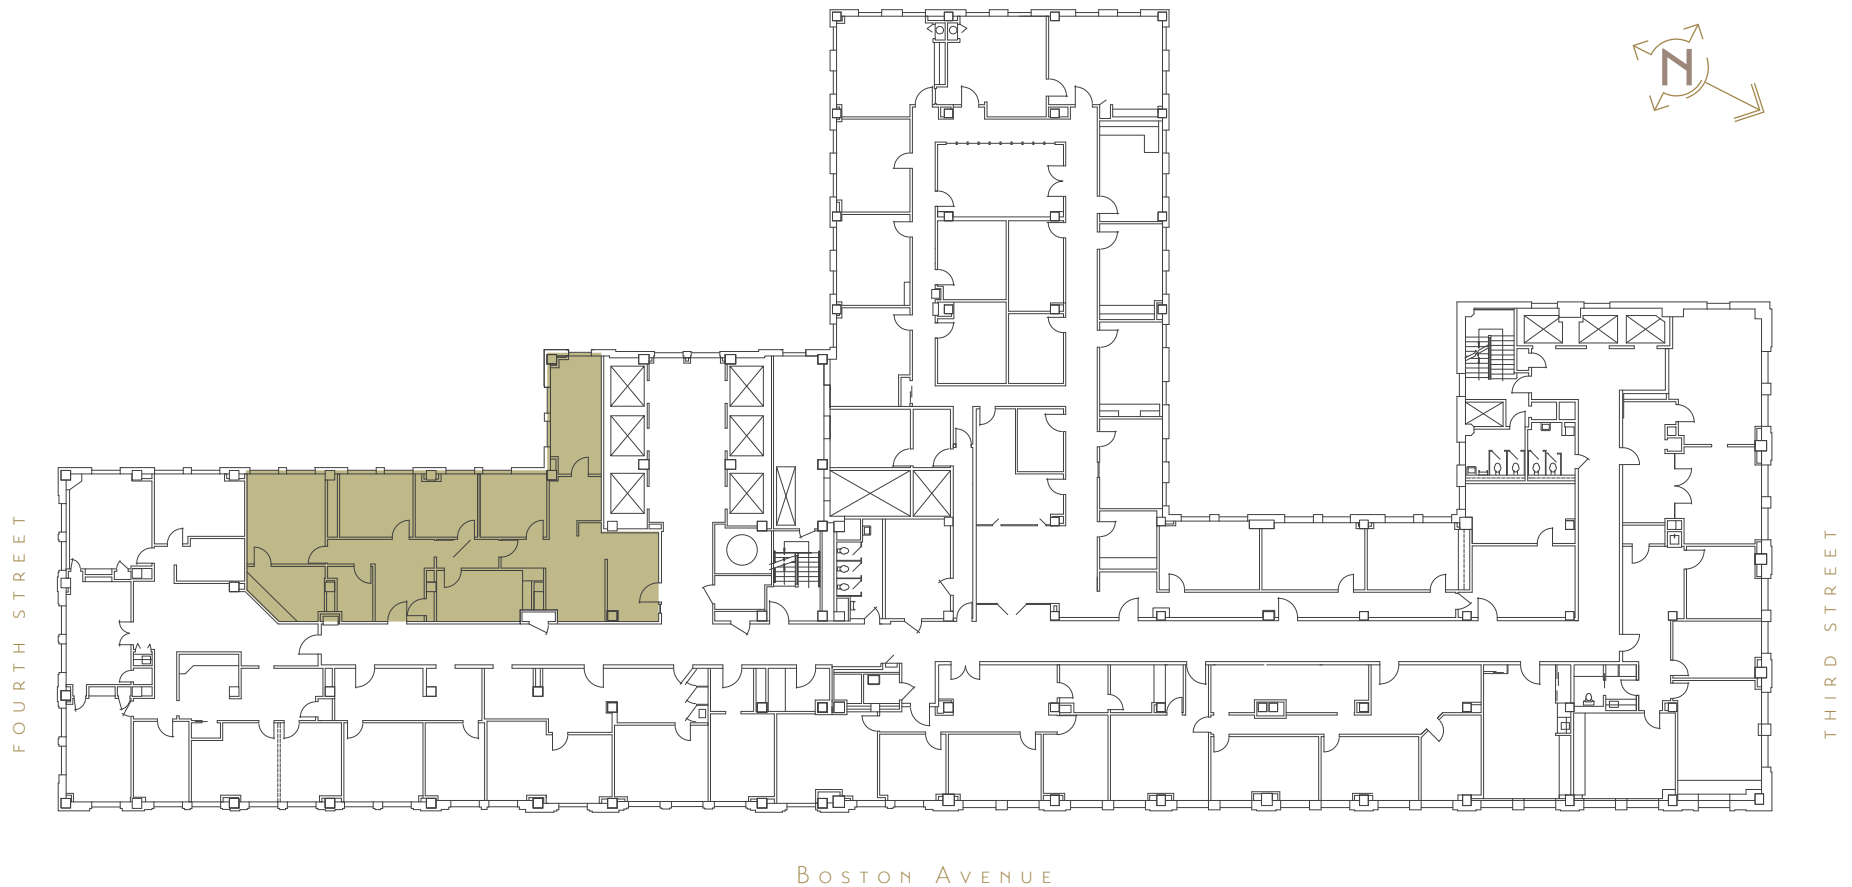

11TH FLOOR PLAN

SUITE  
**1125**  
2,315  
SQFT

320 SOUTH BOSTON AVENUE  
TULSA, OKLAHOMA 74103  
918-584-1414  
**320BUILDING.COM**