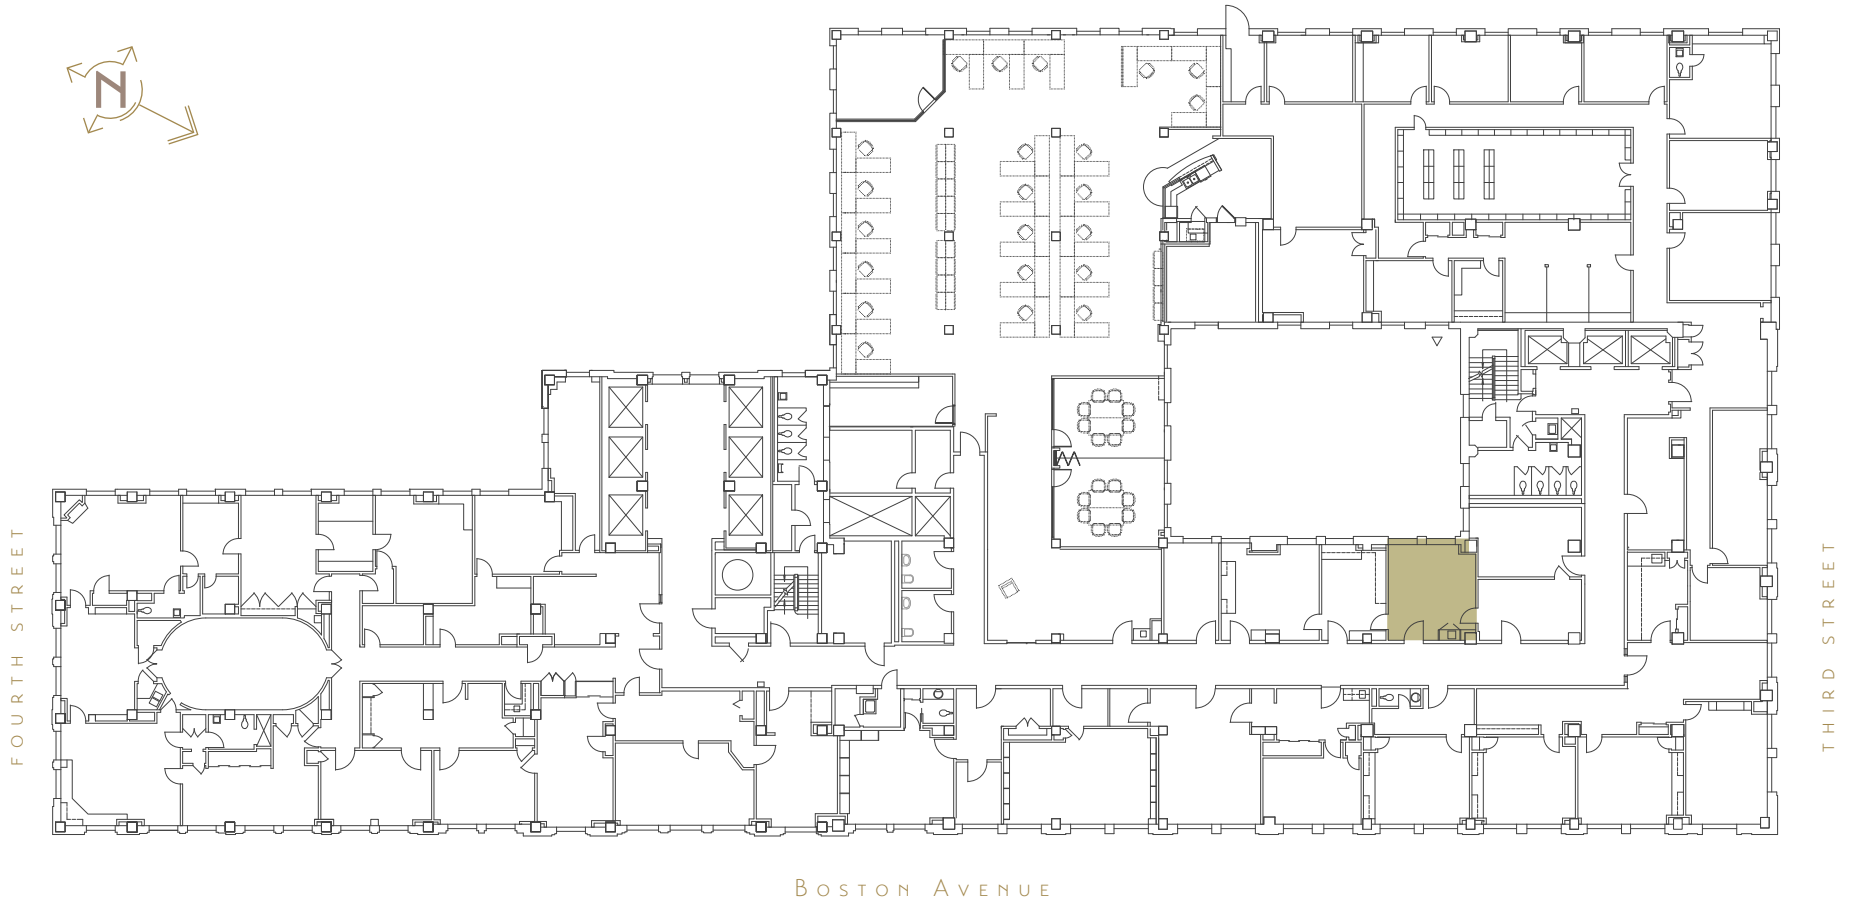

8TH FLOOR PLAN

SUITE
845
320
SQFT

320 SOUTH BOSTON AVENUE
TULSA, OKLAHOMA 74103
918-584-1414
320BUILDING.COM