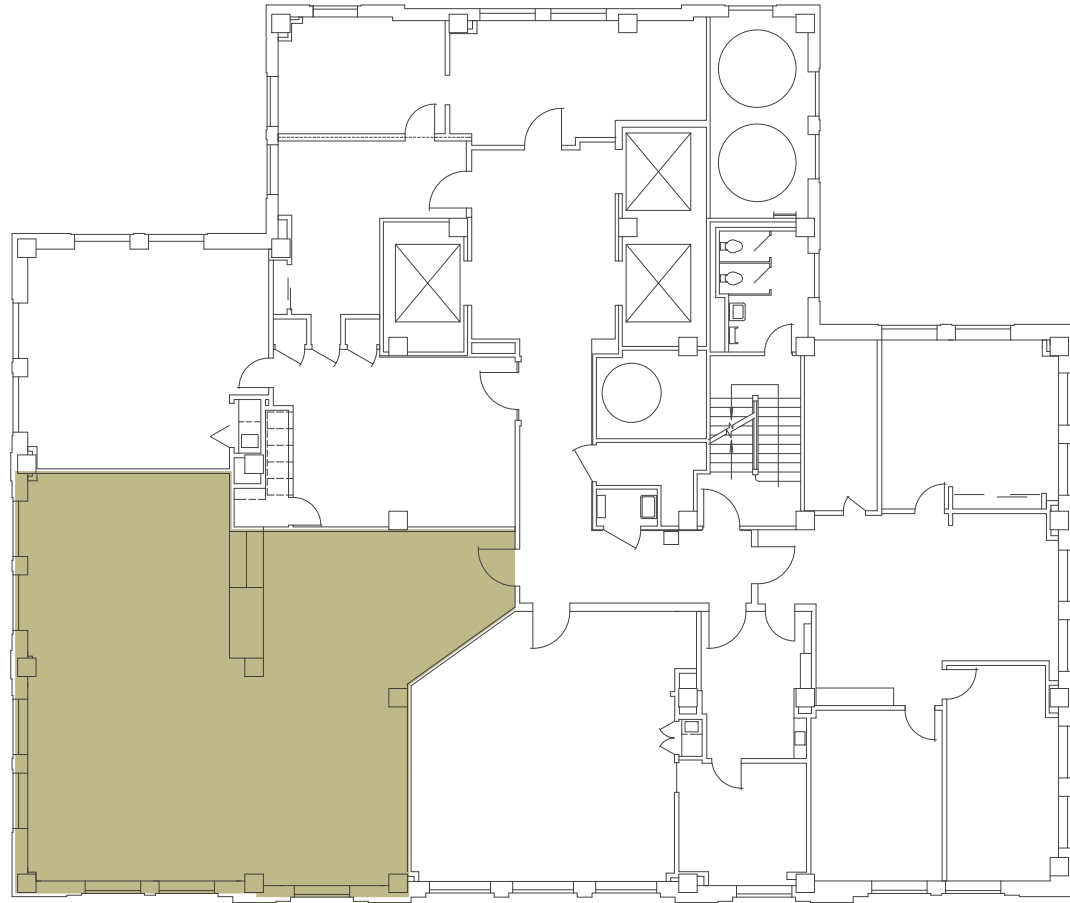

15TH FLOOR PLAN

FOURTH STREET

THIRD STREET

BOSTON AVENUE

SUITE  
**1504**  
1,629  
SQFT

320 SOUTH BOSTON AVENUE  
TULSA, OKLAHOMA 74103  
918-584-1414  
**320BUILDING.COM**