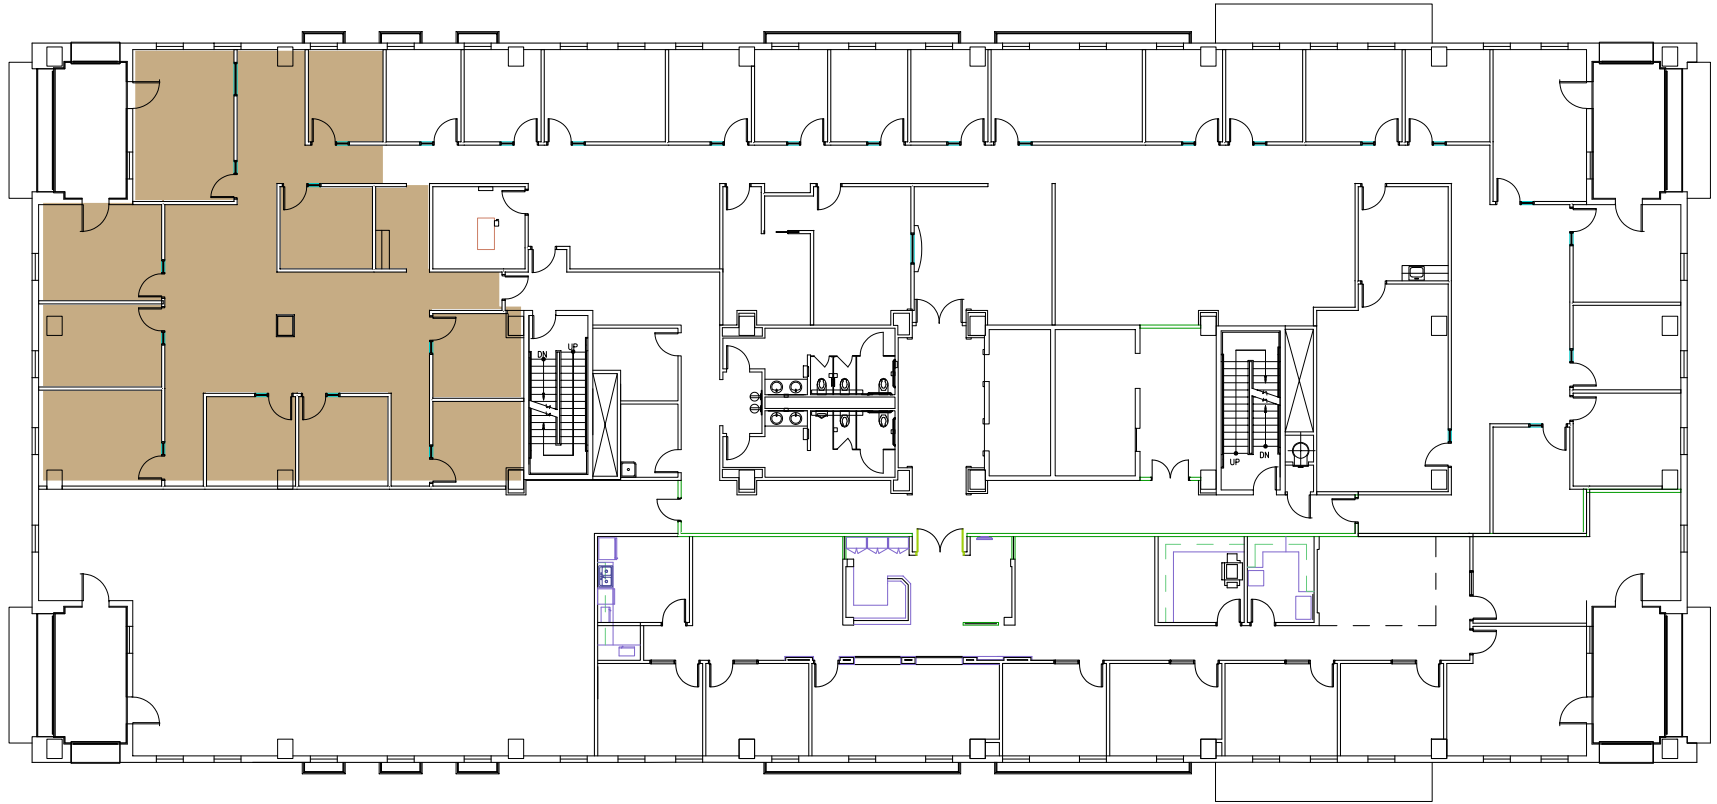

5th Floor Plan

SUITE
575

3,376
SQFT

2200 S. Utica AVENUE
TULSA, OKLAHOMA 74104
918-747-2100
BAMPROPERTIES.COM