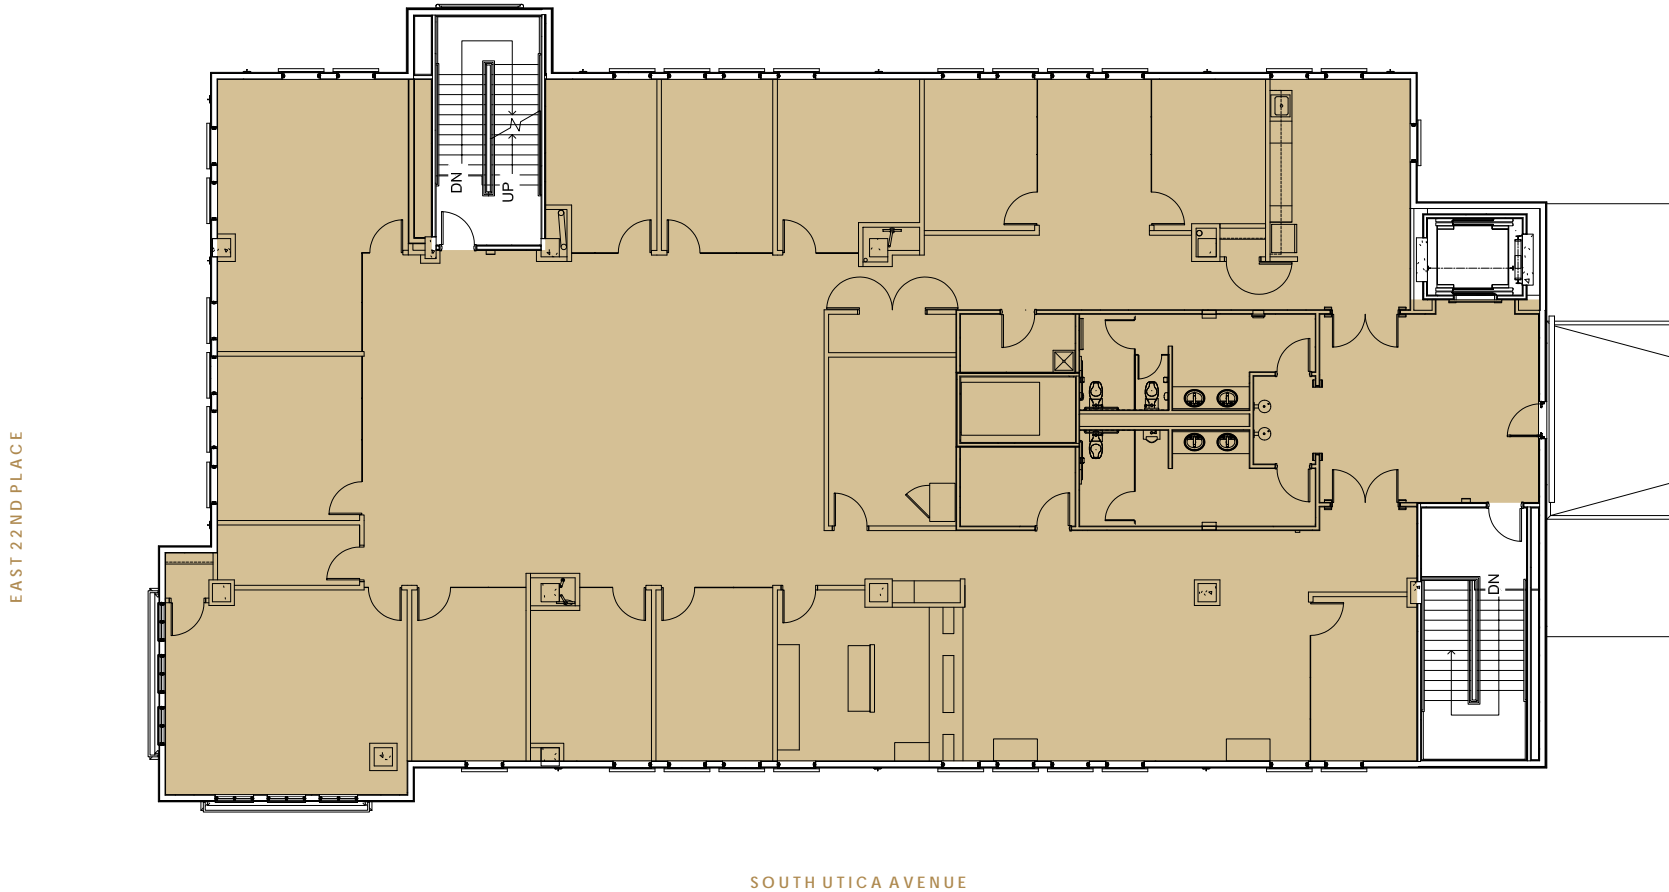

3rd Floor Plan

SUITE  
**350**  

---

**8,378**  
SQFT

2222 S. Utica AVENUE  
TULSA, OKLAHOMA 74104  
918-747-2100  
**BAMPROPERTIES.COM**