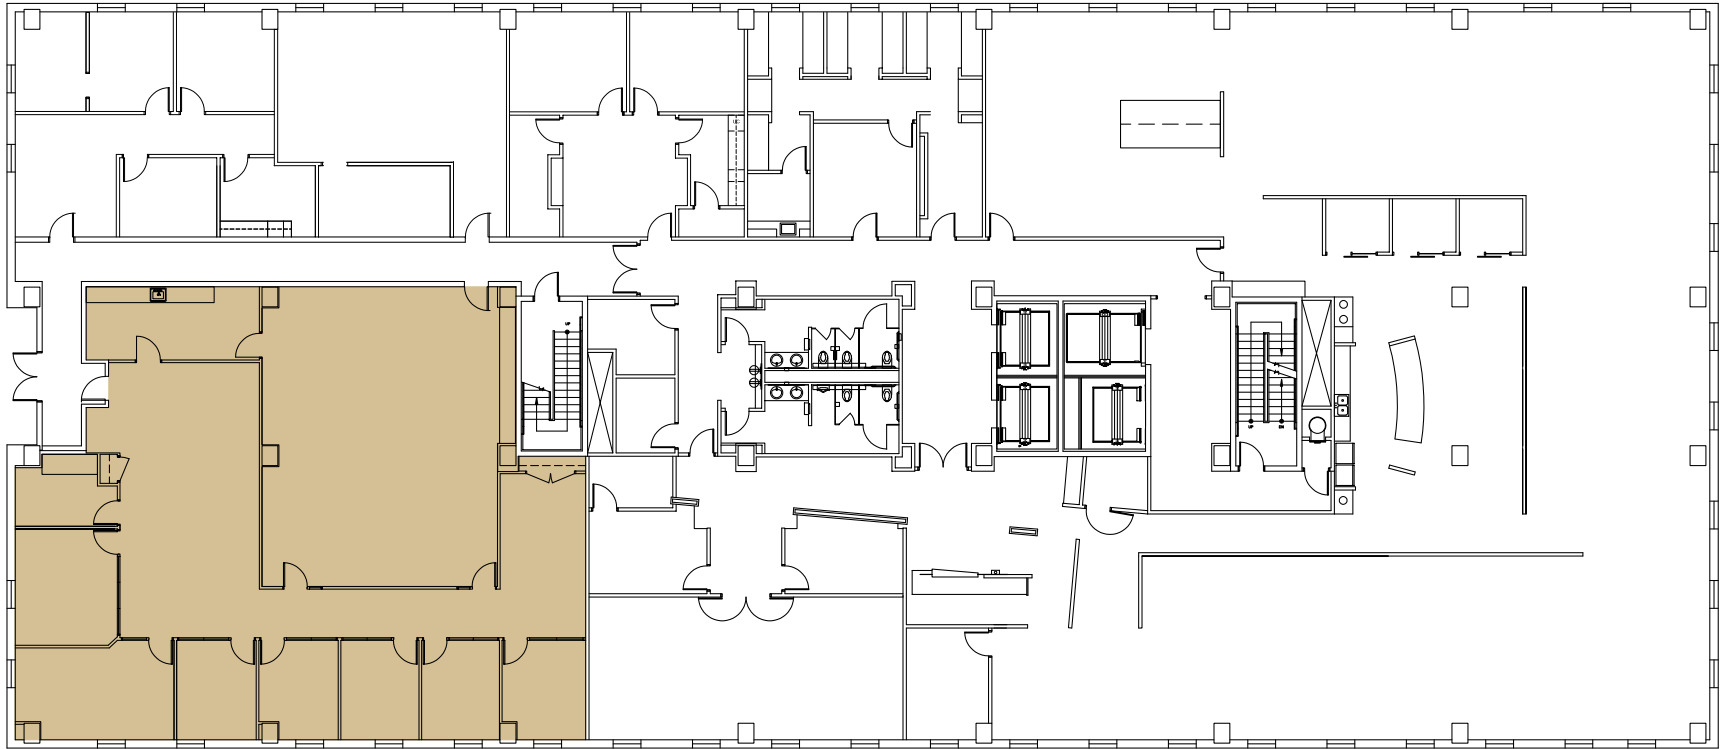

2nd Floor Plan

SUITE
250

4,427
SQFT

2200 S. Utica AVENUE
TULSA, OKLAHOMA 74104
918-747-2100
BAMPROPERTIES.COM