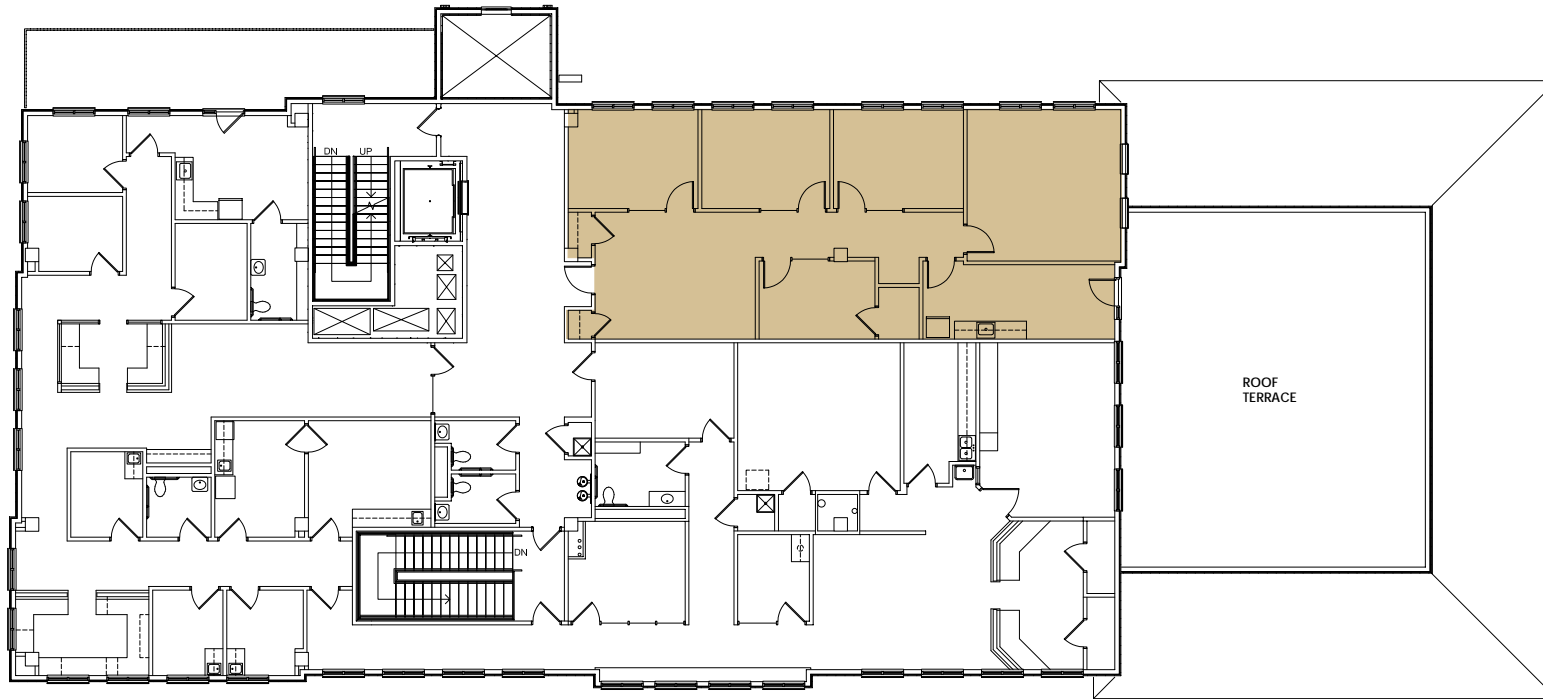

3rd Floor Plan

SOUTH XANTHUS AVE.

EAST 21st STREET

SUITE
300

1,866
SQFT

2005 East 21st Street
Tulsa, Oklahoma 74104
918-584-1414
BAMPROPERTIES.COM