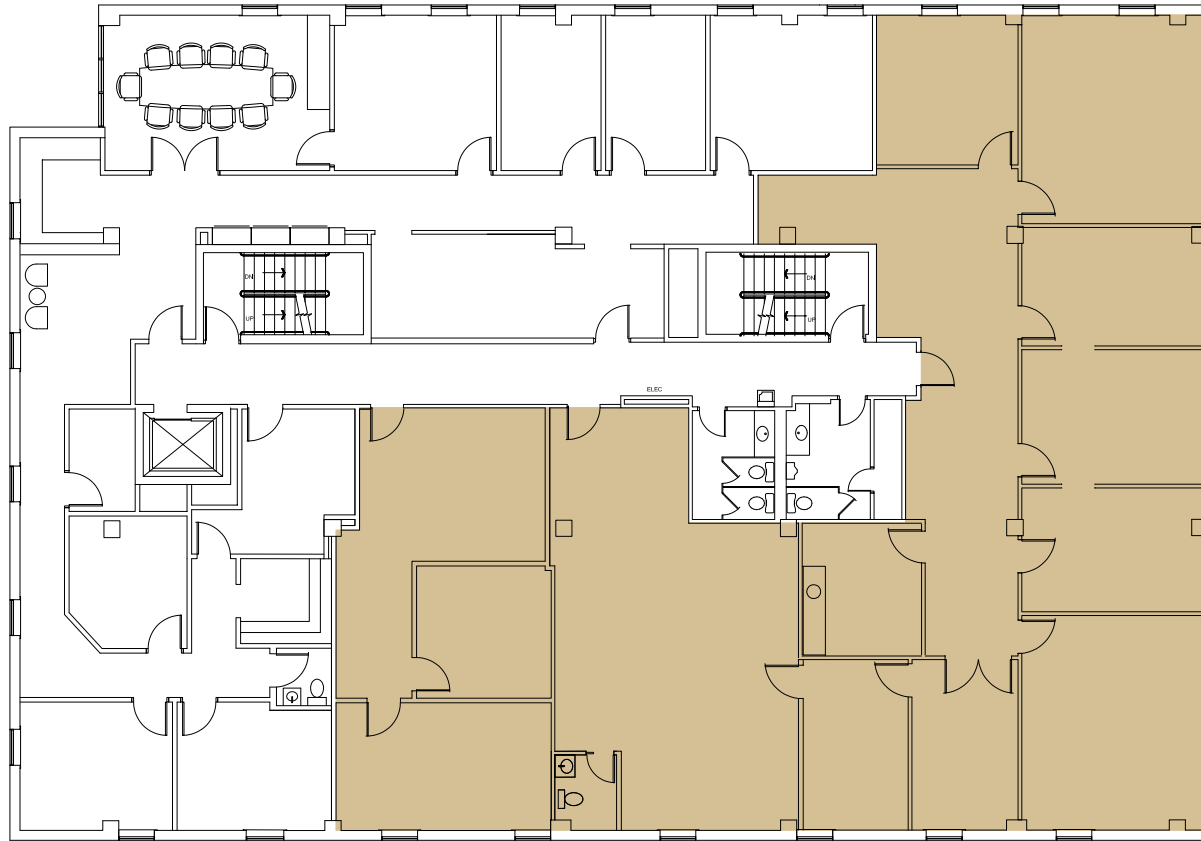

3rd Floor Plan

EAST 21st STREET

SUITE

310

4,673

SQFT

1560 East 21st Street
Tulsa, Oklahoma 74104

918-584-1414