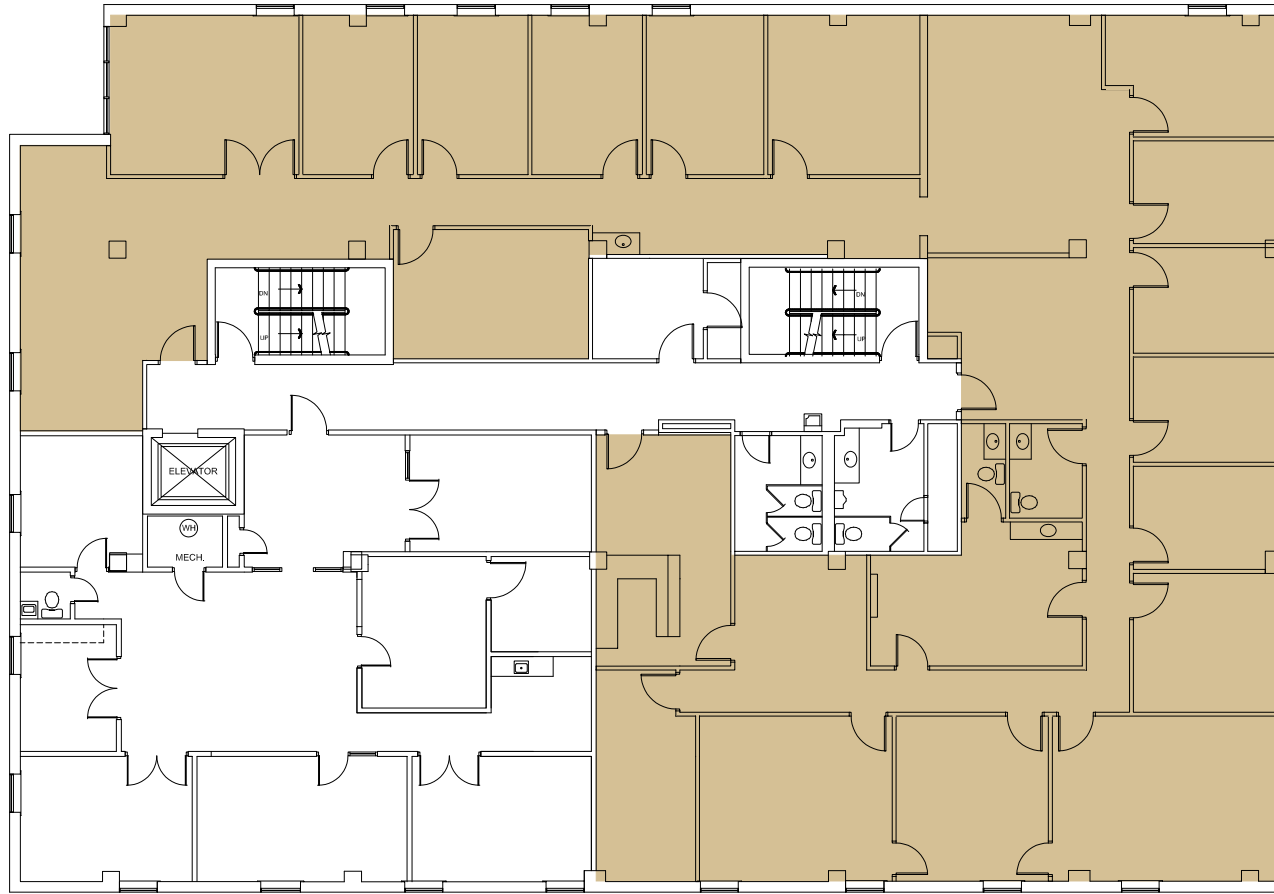

1560 East 21st Street

BAMPROPERTIES

SUITE
215
5,920
SQFT

1560 East 21st Street
TULSA, OKLAHOMA 74104
918-747-2100
BAMproperties.com