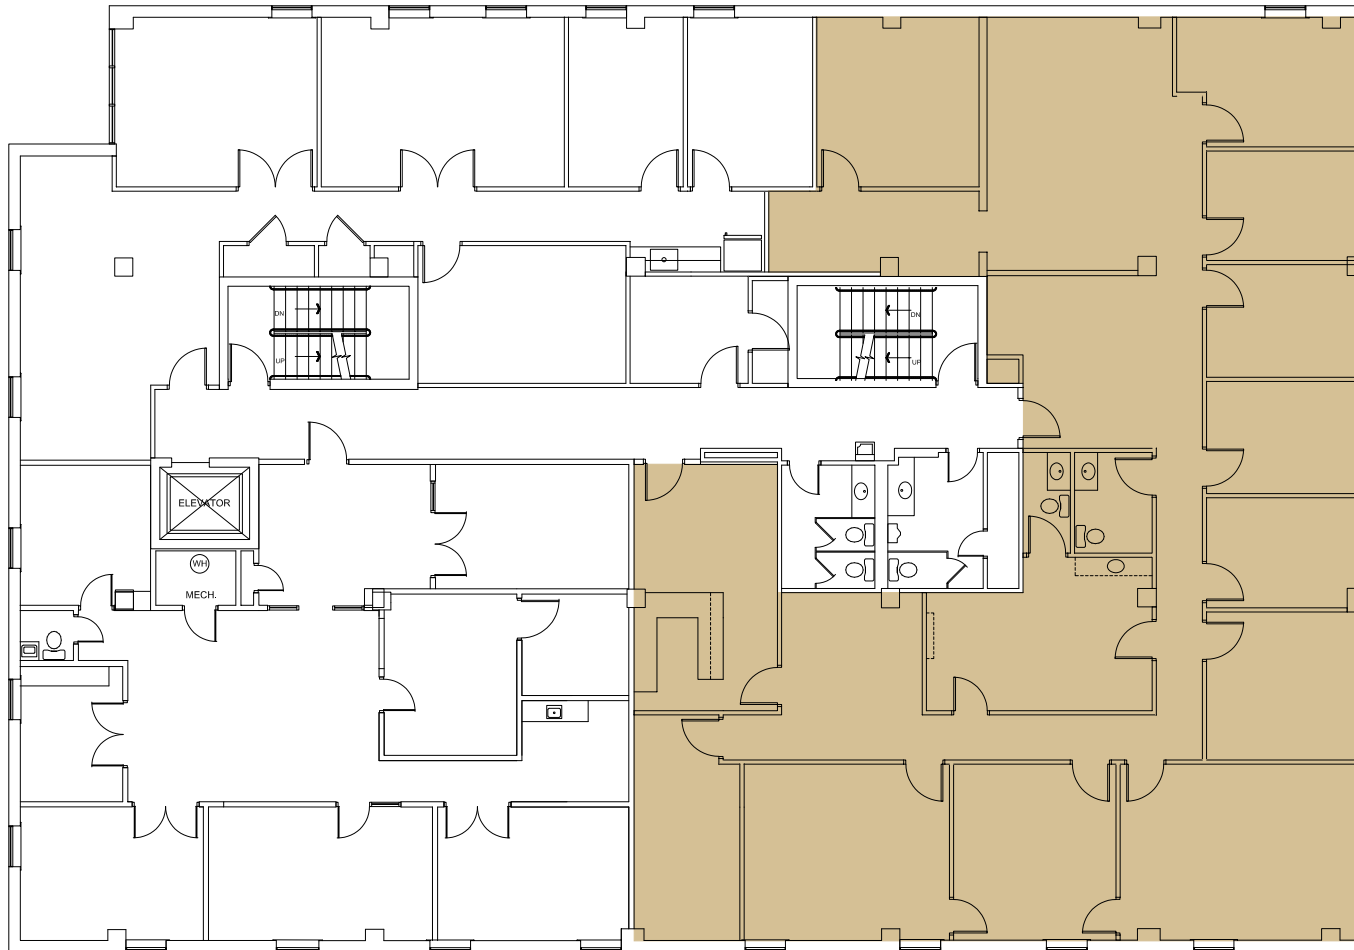

1560 East 21st Street

**BAM**PROPERTIES

SUITE  
**200**  

---

**4,074**  
SQFT

1560 East 21st Street  
TULSA, OKLAHOMA 74104  
918-747-2100  
[BAMproperties.com](http://BAMproperties.com)