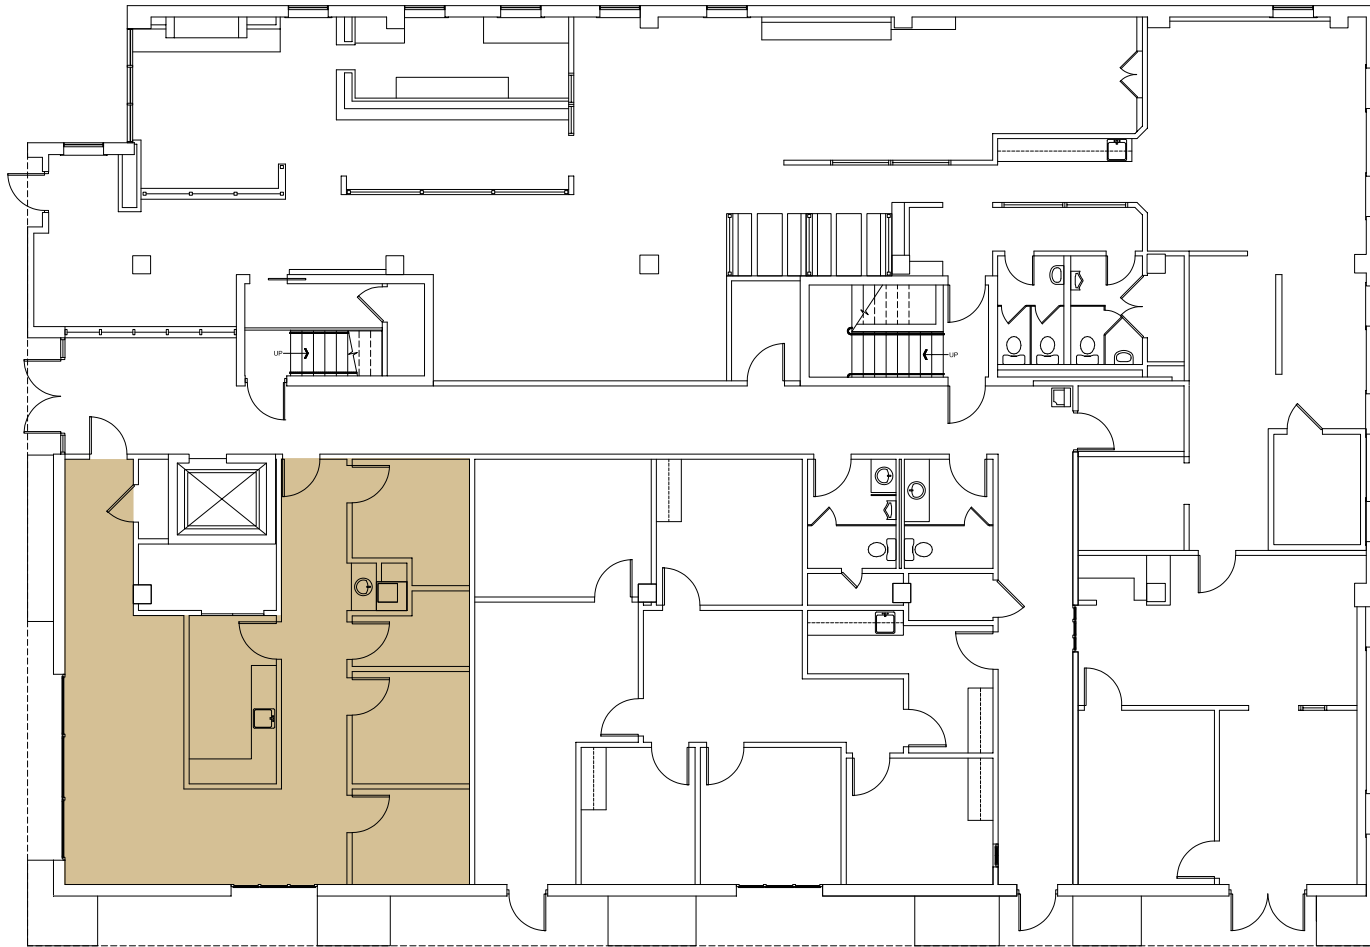

1560 East 21st Street

BAMPROPERTIES

SUITE
100

1,340
SQFT

1560 East 21st Street
TULSA, OKLAHOMA 74104
918-747-2100
BAMproperties.com