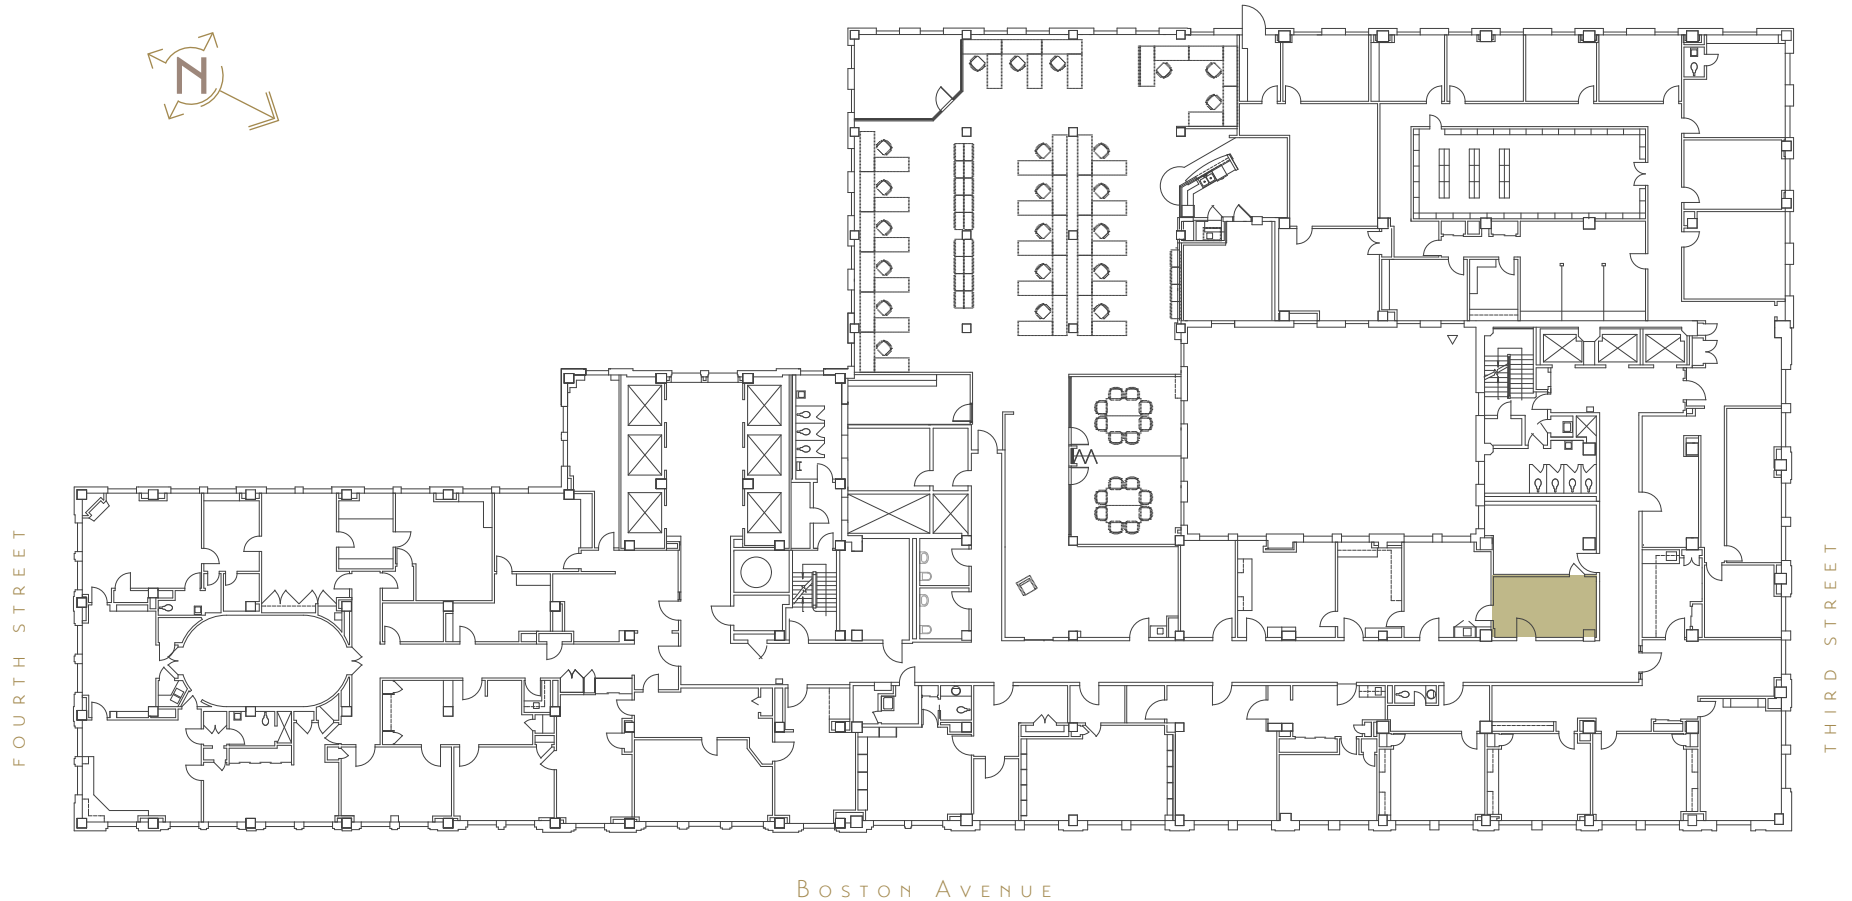

8TH FLOOR PLAN

SUITE
846

231
SQFT

320 SOUTH BOSTON AVENUE
TULSA, OKLAHOMA 74103
918-584-1414
320BUILDING.COM