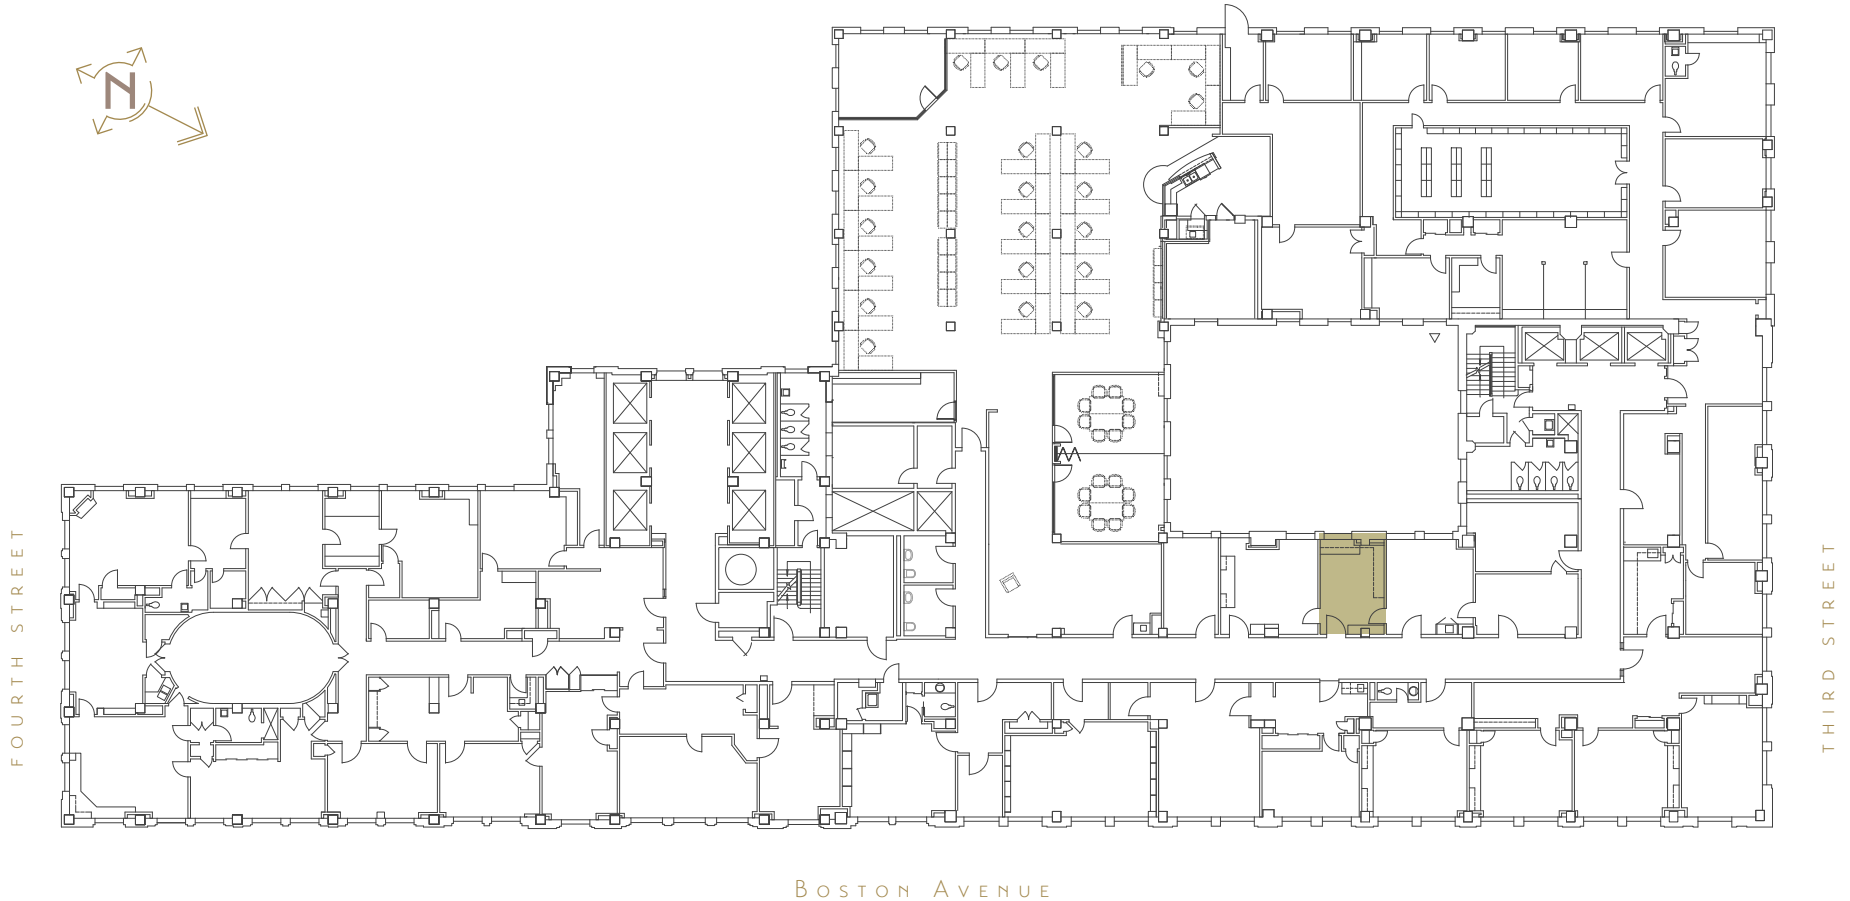

8TH FLOOR PLAN

SUITE  
**844**  

---

**241**  
SQFT

320 SOUTH BOSTON AVENUE  
TULSA, OKLAHOMA 74103  
918-584-1414  
**320BUILDING.COM**