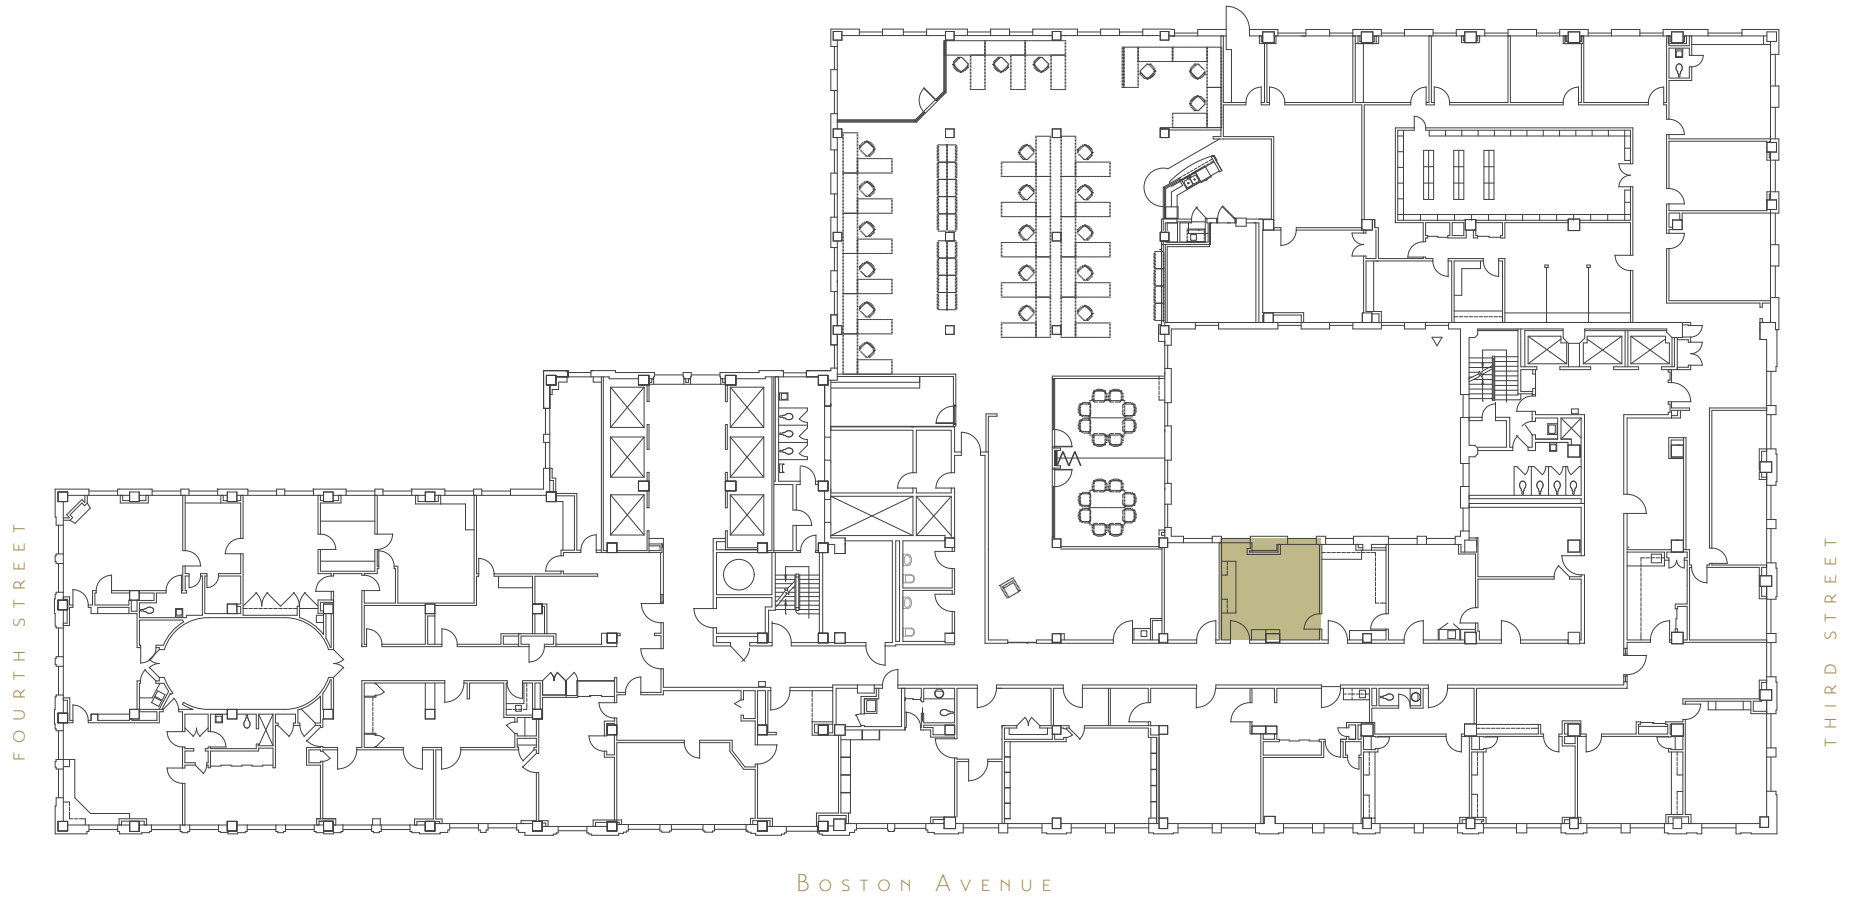

8th FLOOR PLAN

SUITE
843

282
SQFT

320 SOUTH BOSTON AVENUE
TULSA, OKLAHOMA 74103
918-584-1414
320BUILDING.COM