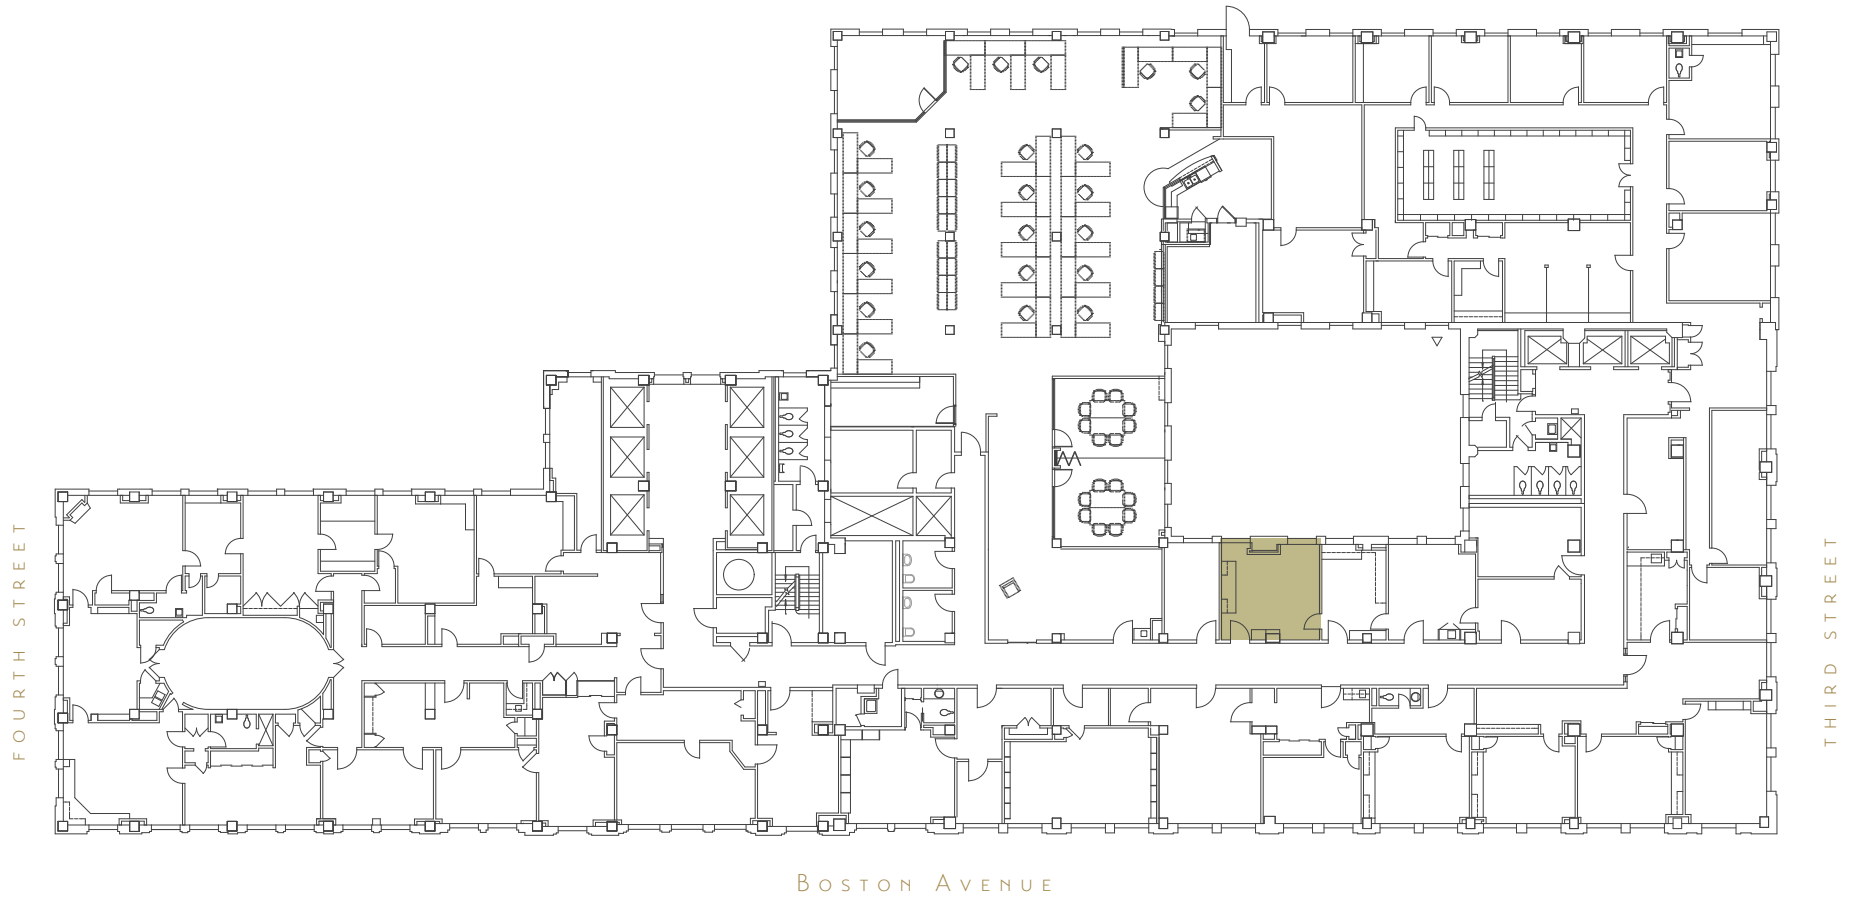

8th FLOOR PLAN

SUITE
843

282
SQFT

320 SOUTH BOSTON AVENUE
TULSA, OKLAHOMA 74103
918-584-1414
BAMproperties.com