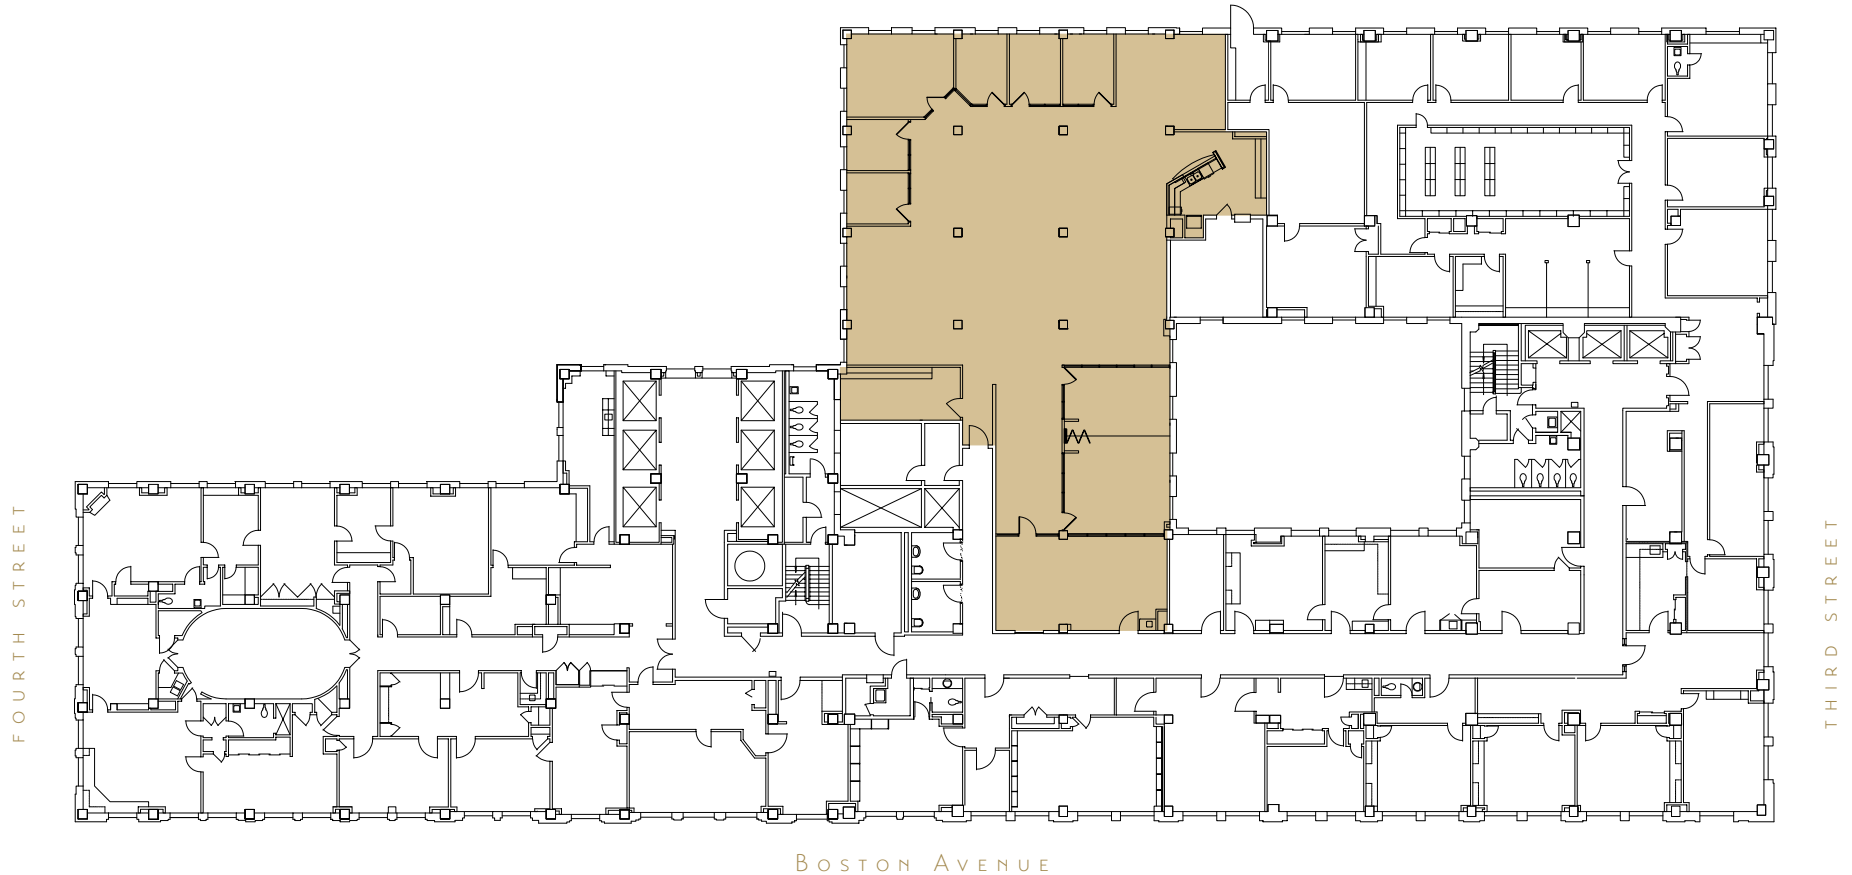

8th Floor Plan

SUITE
840

6,534
SQFT

320 SOUTH BOSTON AVENUE
TULSA, OKLAHOMA 74103
918-584-1414
BAMproperties.com