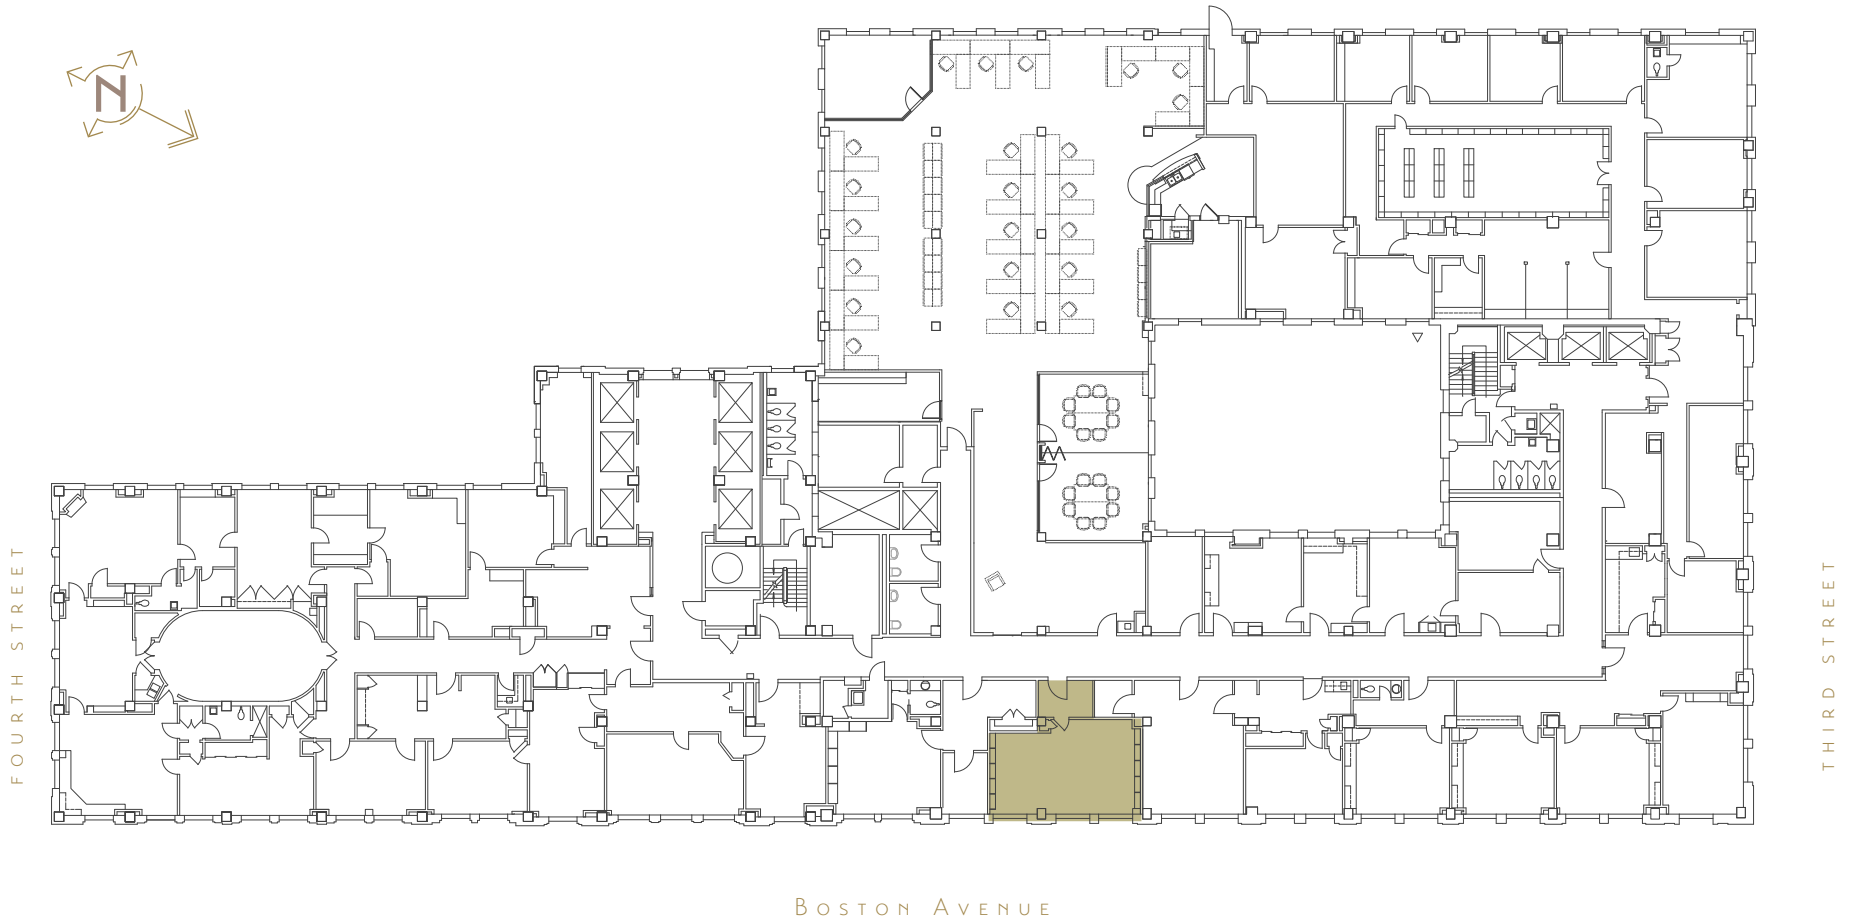

8TH FLOOR PLAN

SUITE  
**814**

**632**

SQFT

320 SOUTH BOSTON AVENUE  
TULSA, OKLAHOMA 74103

918-584-1414

**BAMproperties.com**