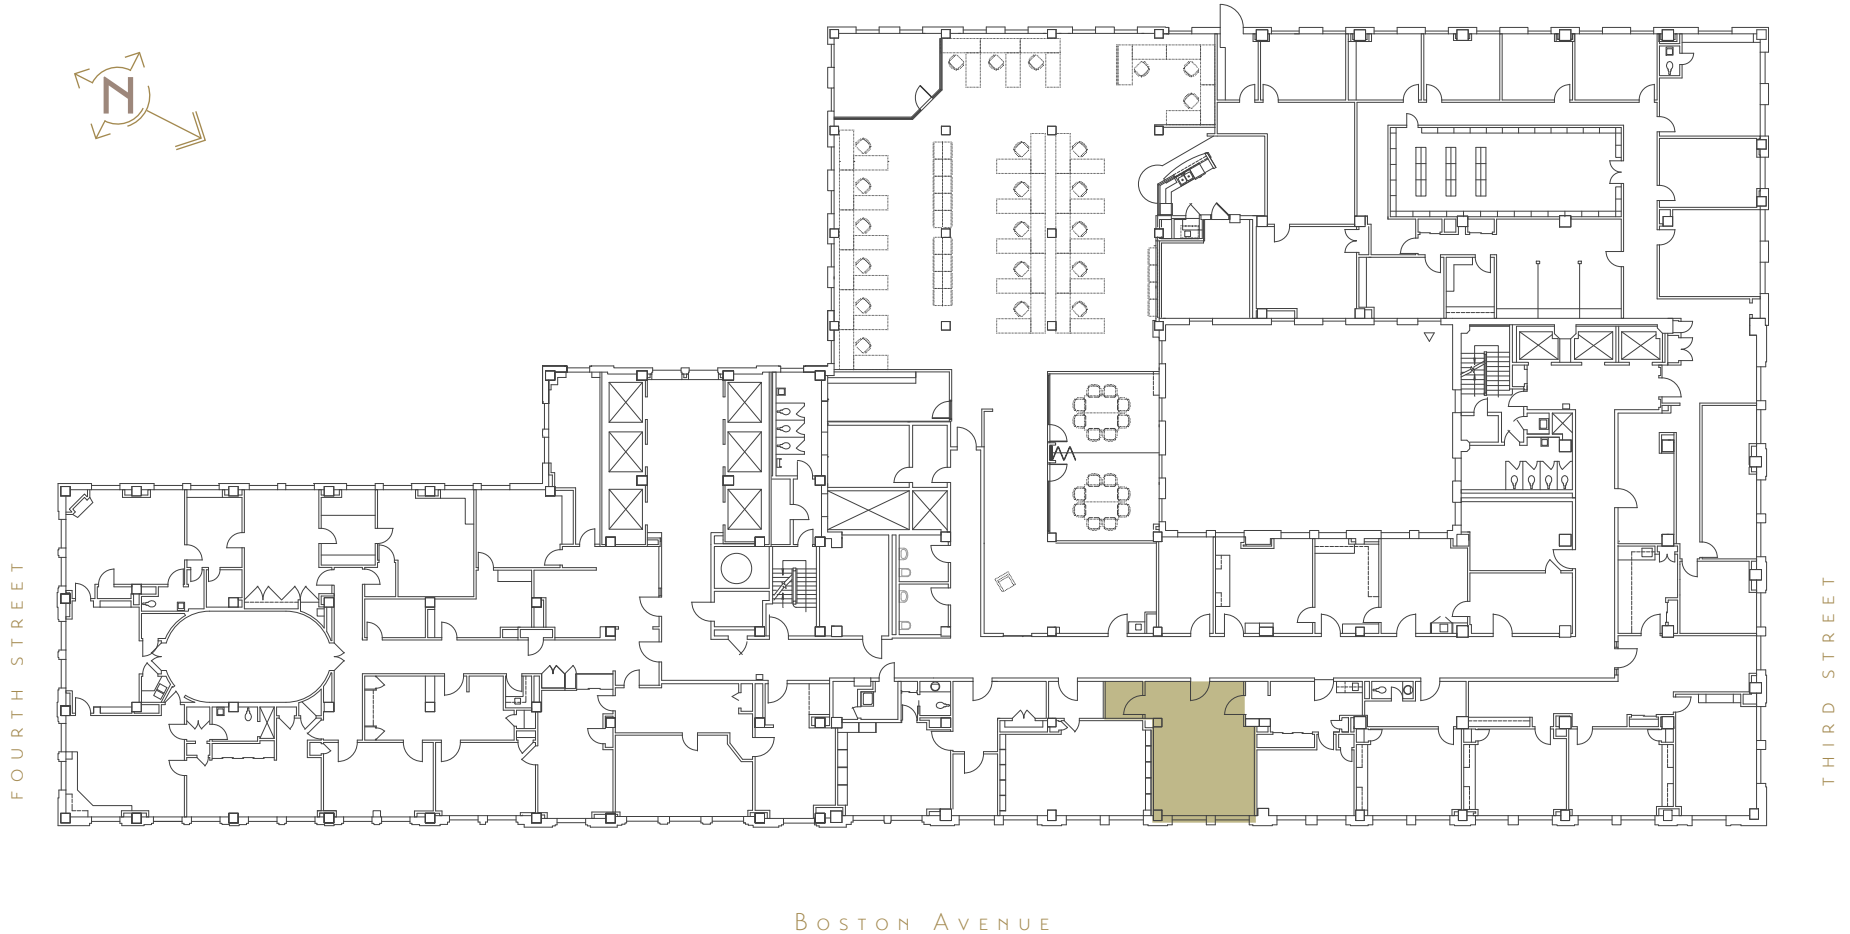

8TH FLOOR PLAN

SUITE
810

688
SQFT

320 SOUTH BOSTON AVENUE
TULSA, OKLAHOMA 74103
918-584-1414
320BUILDING.COM