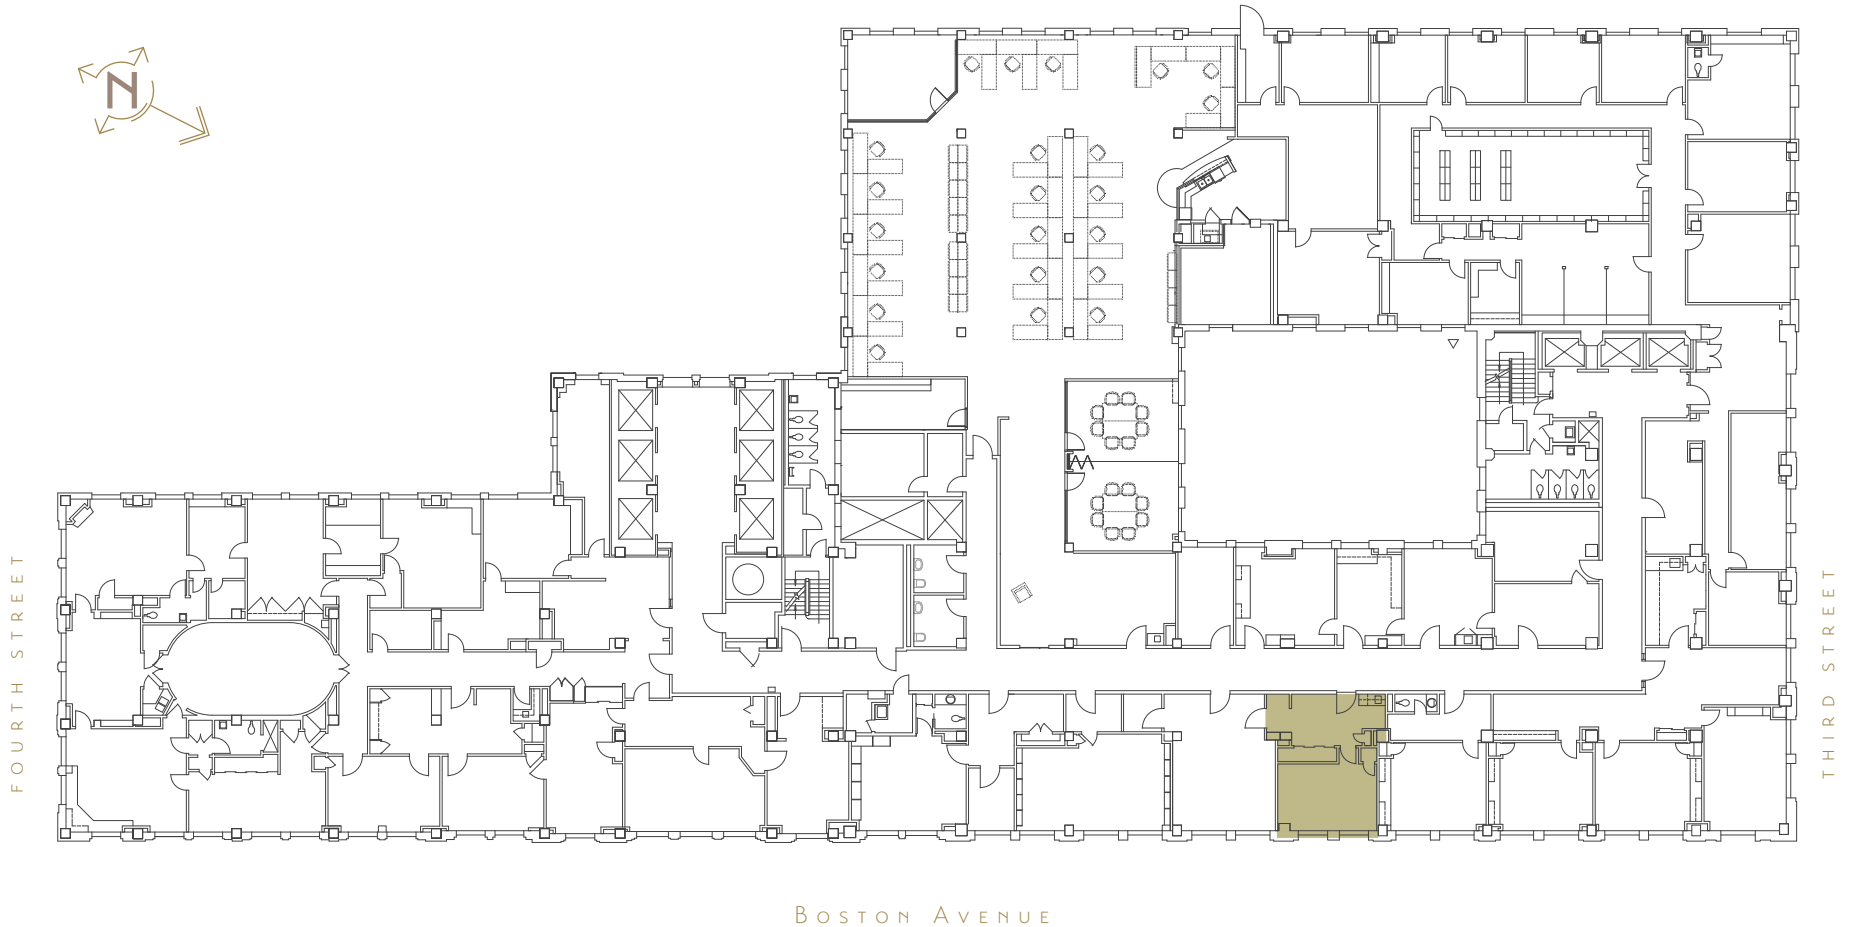

8TH FLOOR PLAN

SUITE  
**808**

**540**  
SQFT

320 SOUTH BOSTON AVENUE  
TULSA, OKLAHOMA 74103  
918-584-1414  
**320BUILDING.COM**