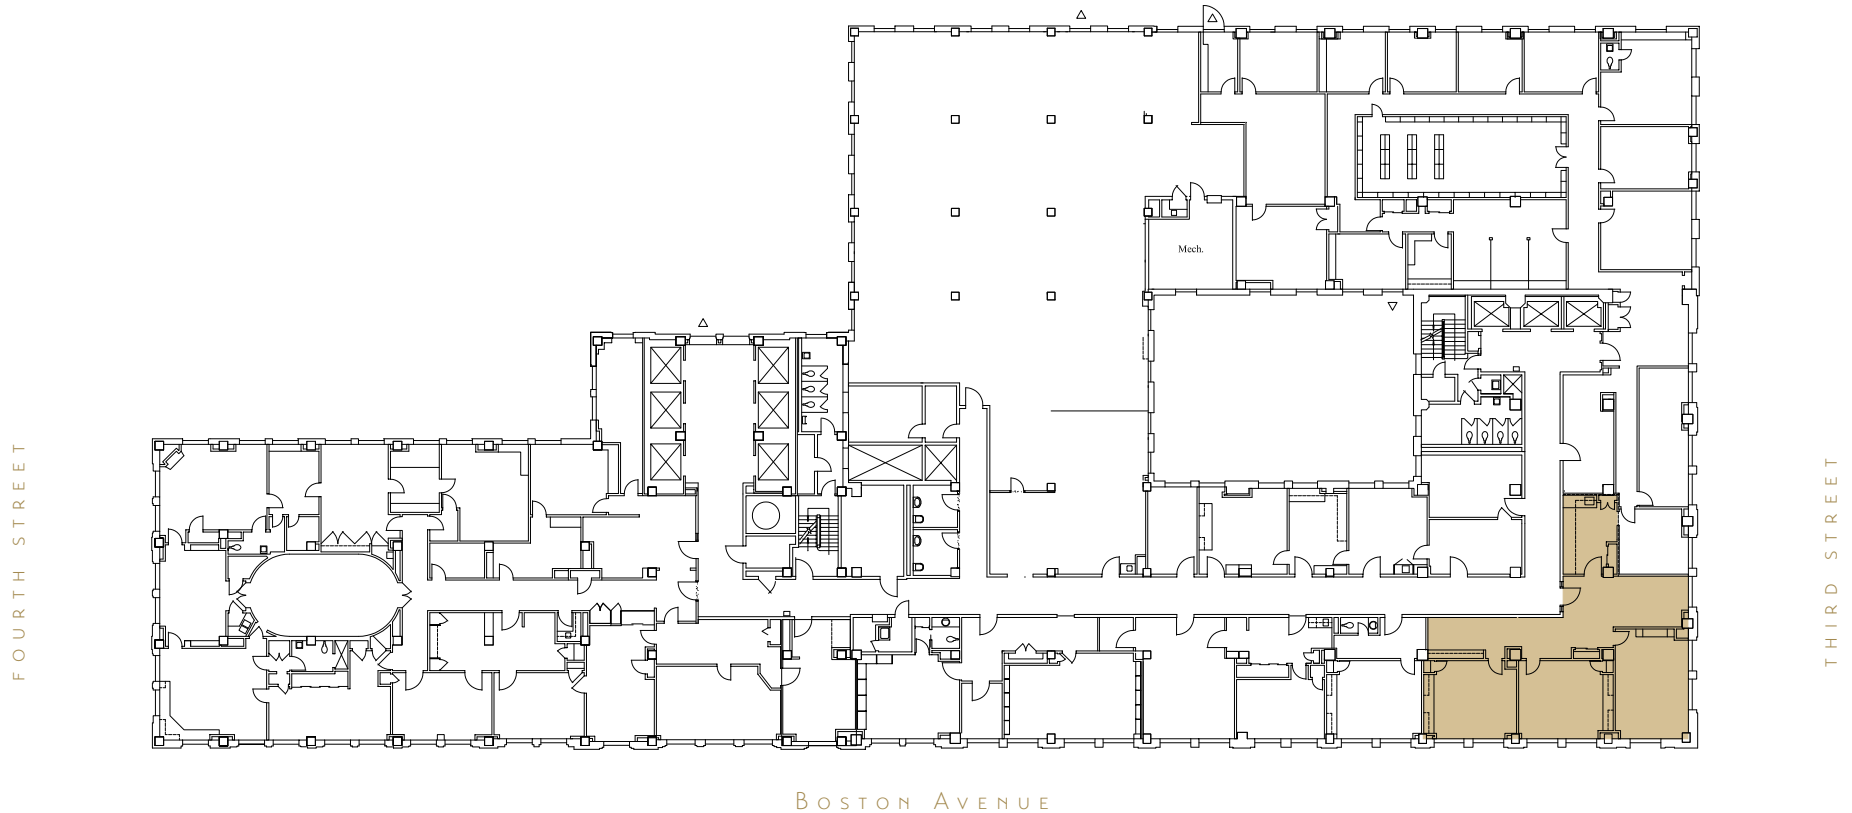

8th Floor Plan

SUITE
805

1,979

SQFT

320 SOUTH BOSTON AVENUE
TULSA, OKLAHOMA 74103

918-584-1414

BAMproperties.com