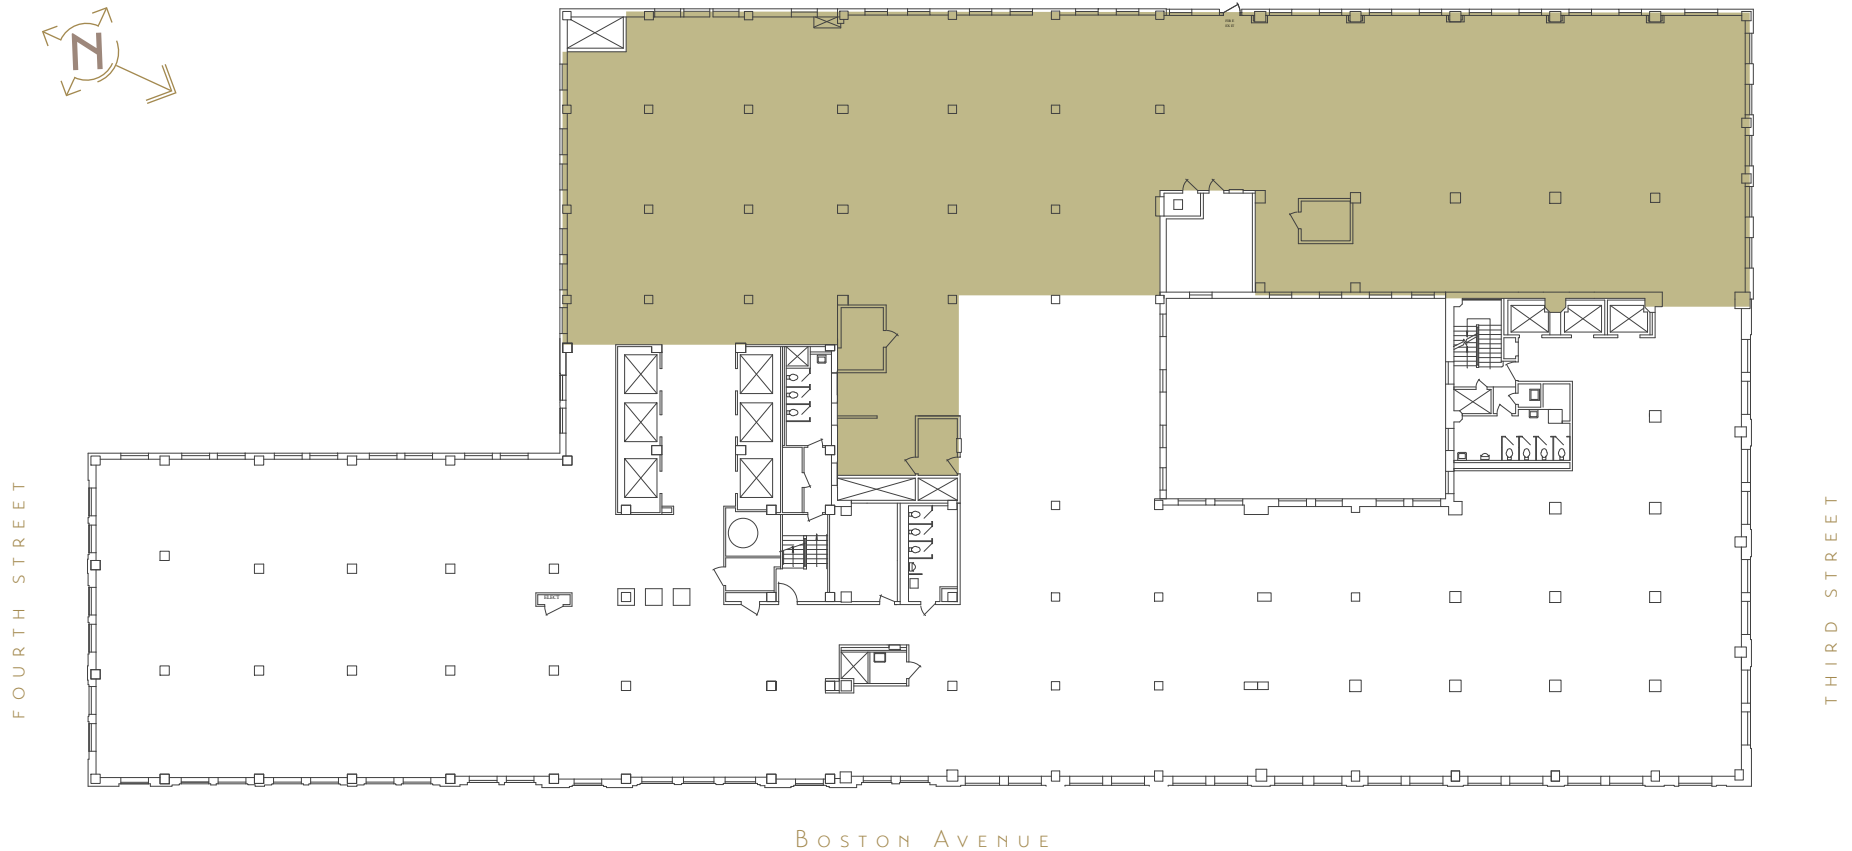

# 5TH FLOOR PLAN

SUITE  
**550**  

---

**13,802**  
SQFT

320 SOUTH BOSTON AVENUE  
TULSA, OKLAHOMA 74103  
918-584-1414  
**320BUILDING.COM**