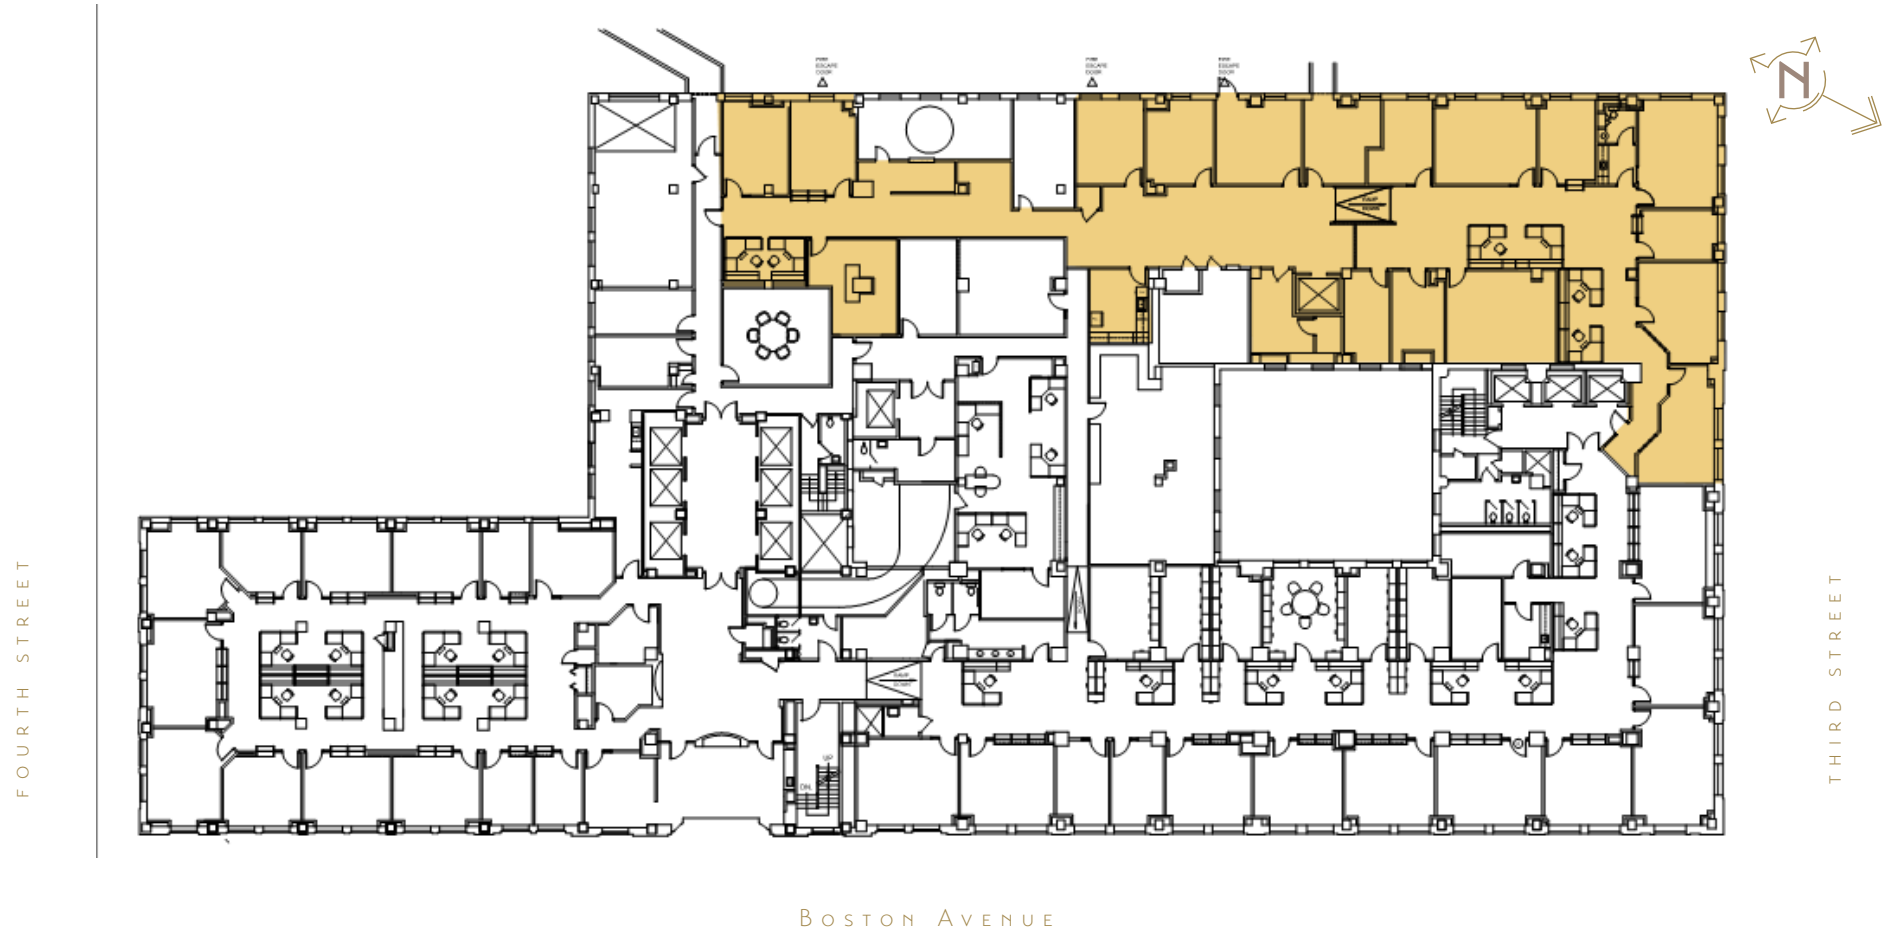

3rd FLOOR PLAN

SUITE
301
9,104
SQFT

320 SOUTH BOSTON AVENUE
TULSA, OKLAHOMA 74103
918-584-1414
320BUILDING.COM