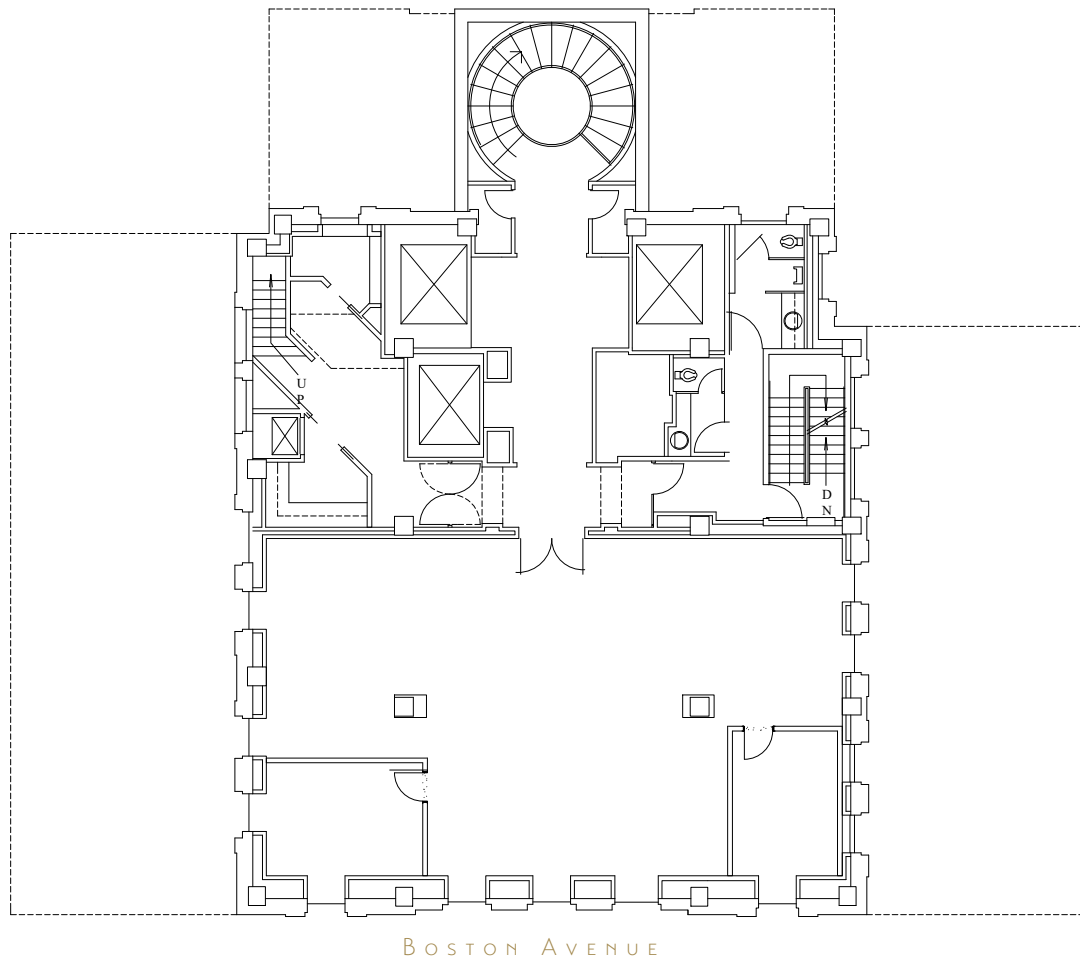

23rd FLOOR PLAN

SUITE
2300
3,032
SQFT

320 SOUTH BOSTON AVENUE
TULSA, OKLAHOMA 74103
918-584-1414
320BUILDING.COM