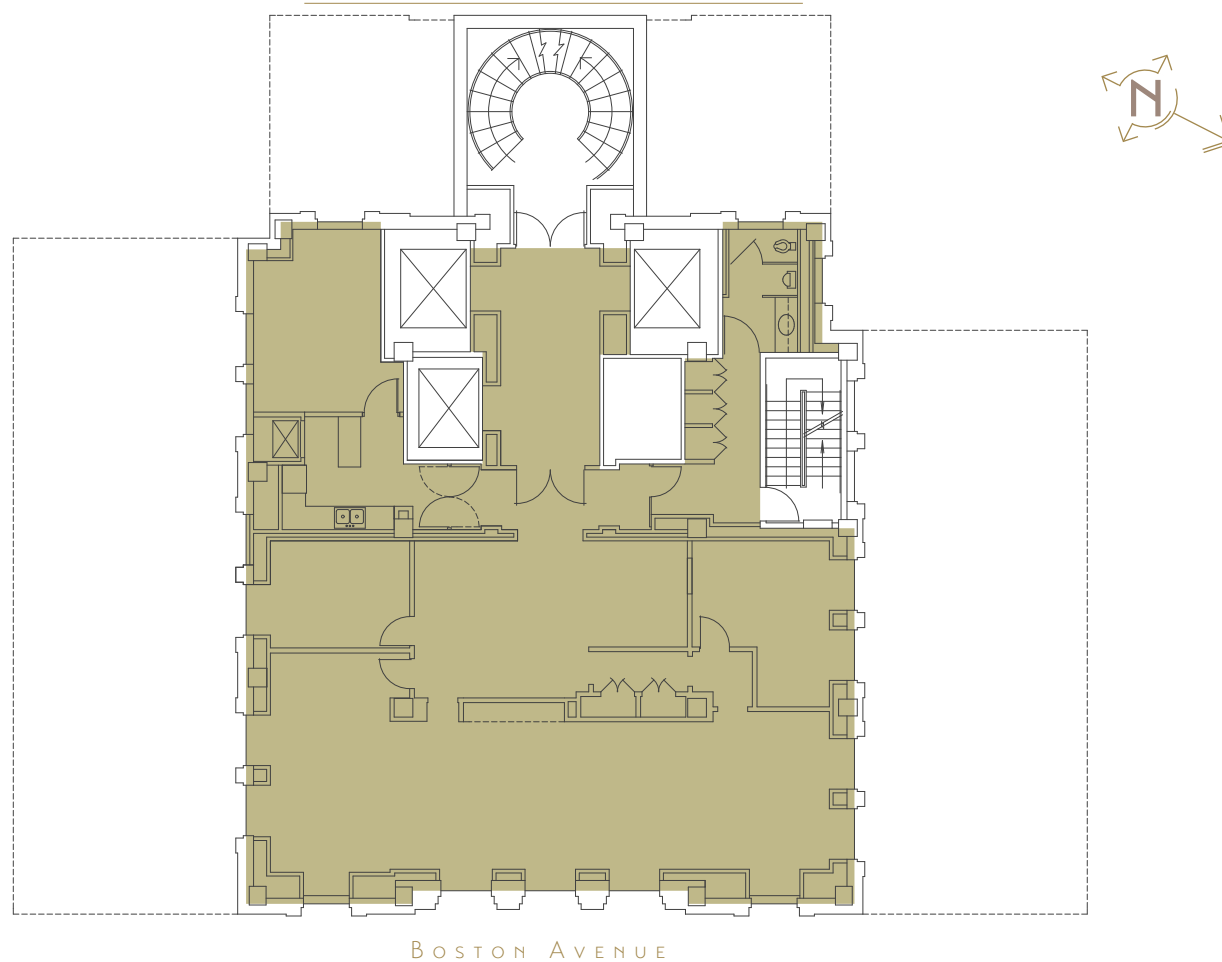

22nd FLOOR PLAN

SUITE
2200
3,000
SQFT

320 SOUTH BOSTON AVENUE
TULSA, OKLAHOMA 74103
918-584-1414
320BUILDING.COM