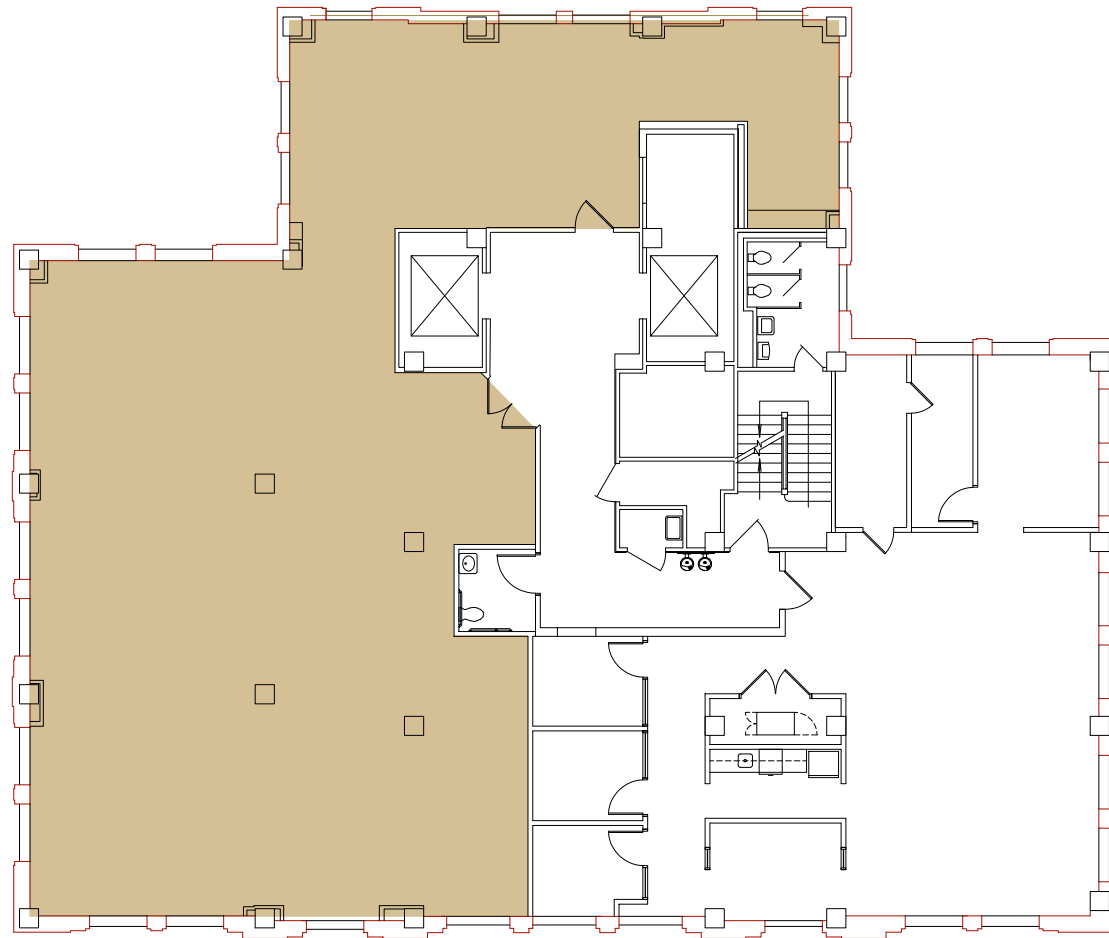

20th Floor Plan

FOURTH STREET

THIRD STREET

BOSTON AVENUE

SUITE
2000

3,878

SQFT

320 SOUTH BOSTON AVENUE
TULSA, OKLAHOMA 74103