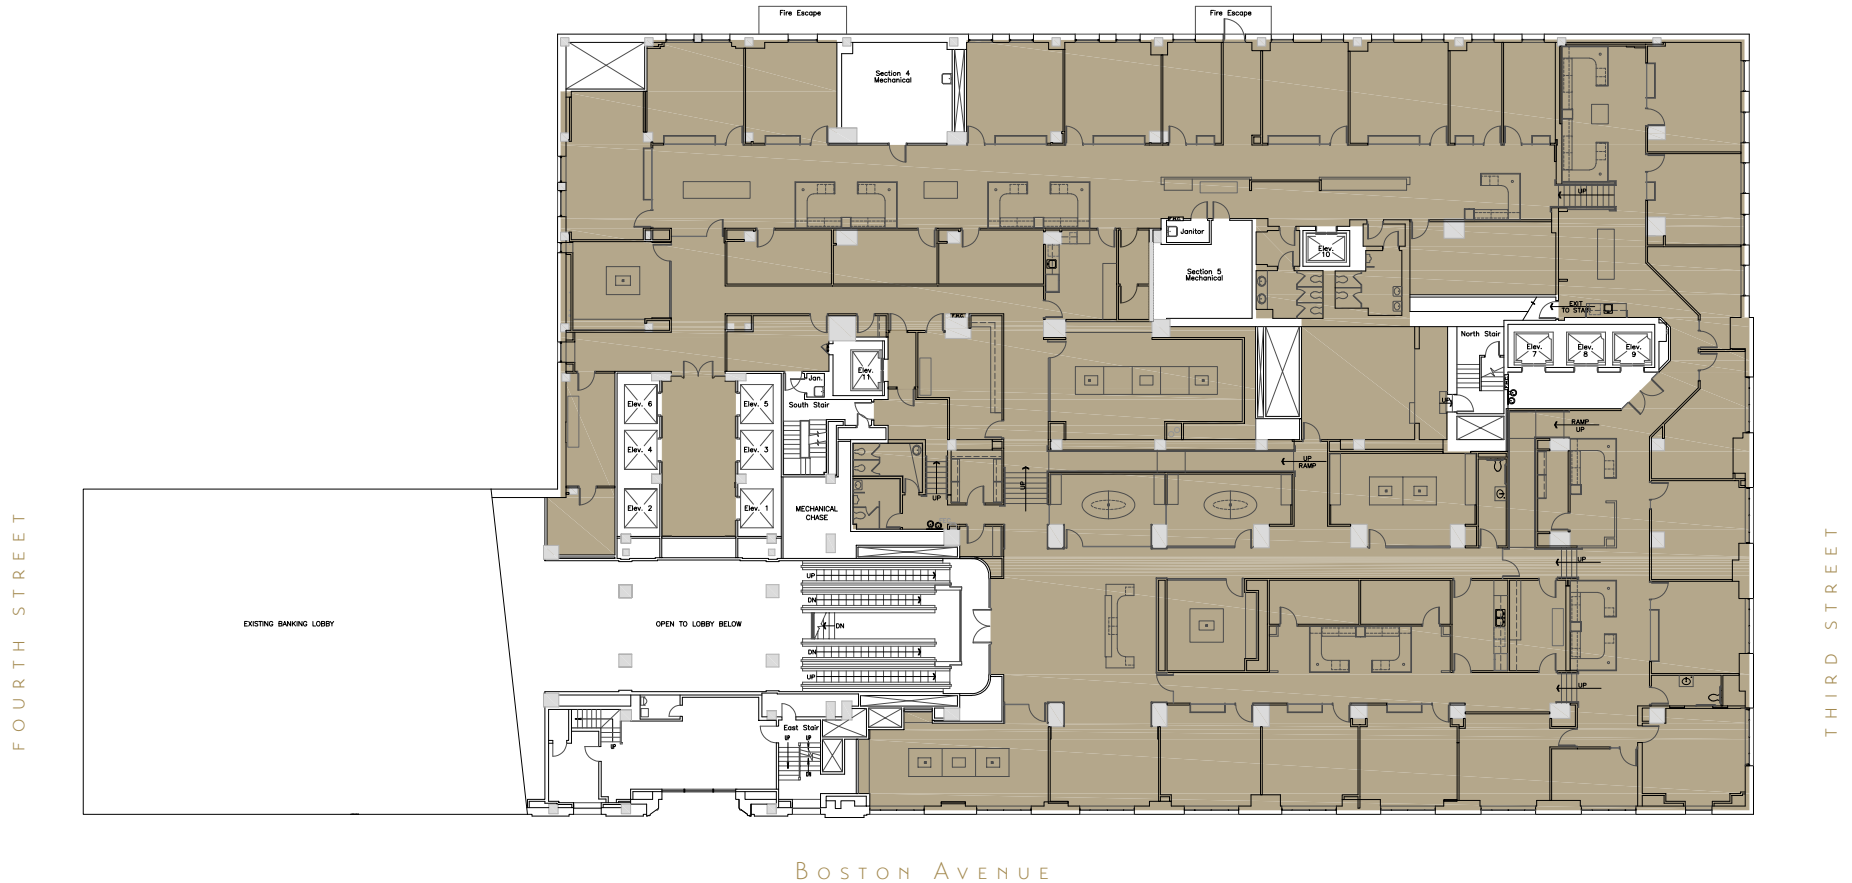

2nd Floor Plan

SUITE
200
29,067
SQFT

320 SOUTH BOSTON AVENUE
TULSA, OKLAHOMA 74103
918-584-1414
320BUILDING.COM