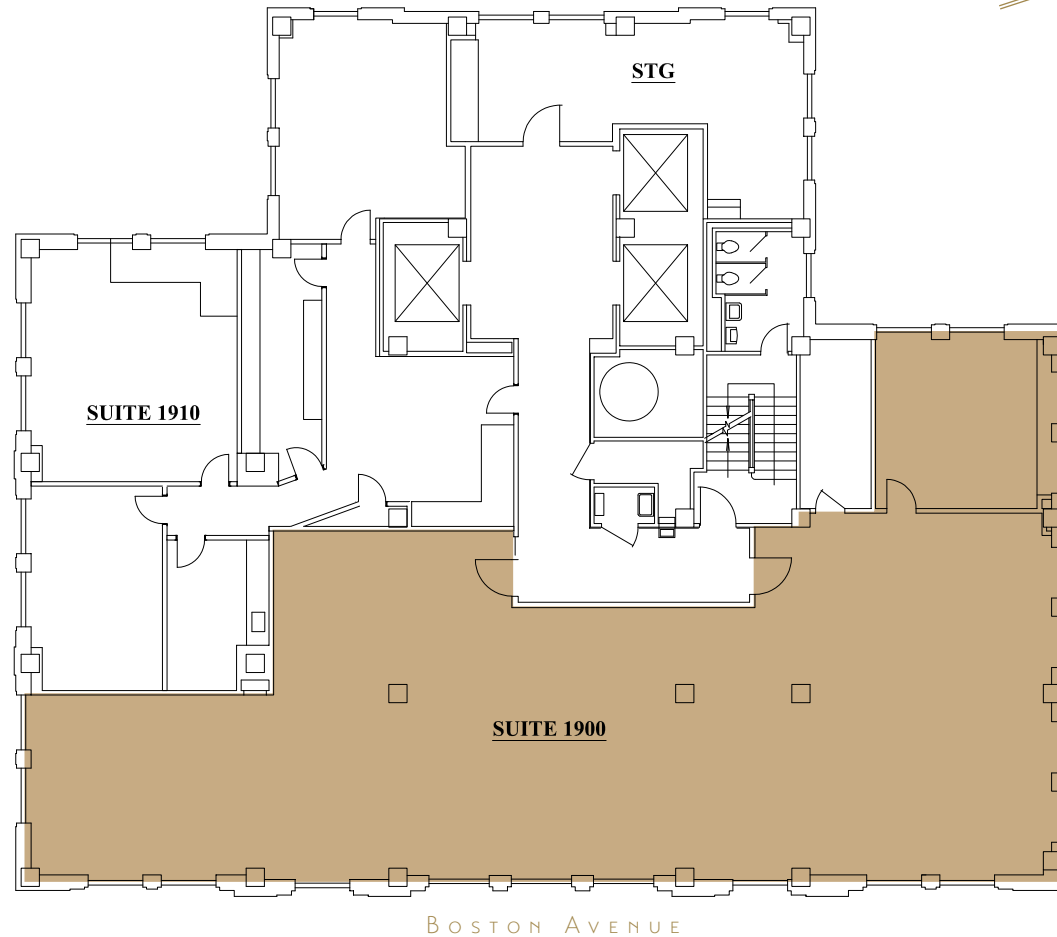

19th Floor Plan

SUITE
1900
3,412
SQFT

320 SOUTH BOSTON AVENUE
TULSA, OKLAHOMA 74103
918-584-1414
BAMproperties.com