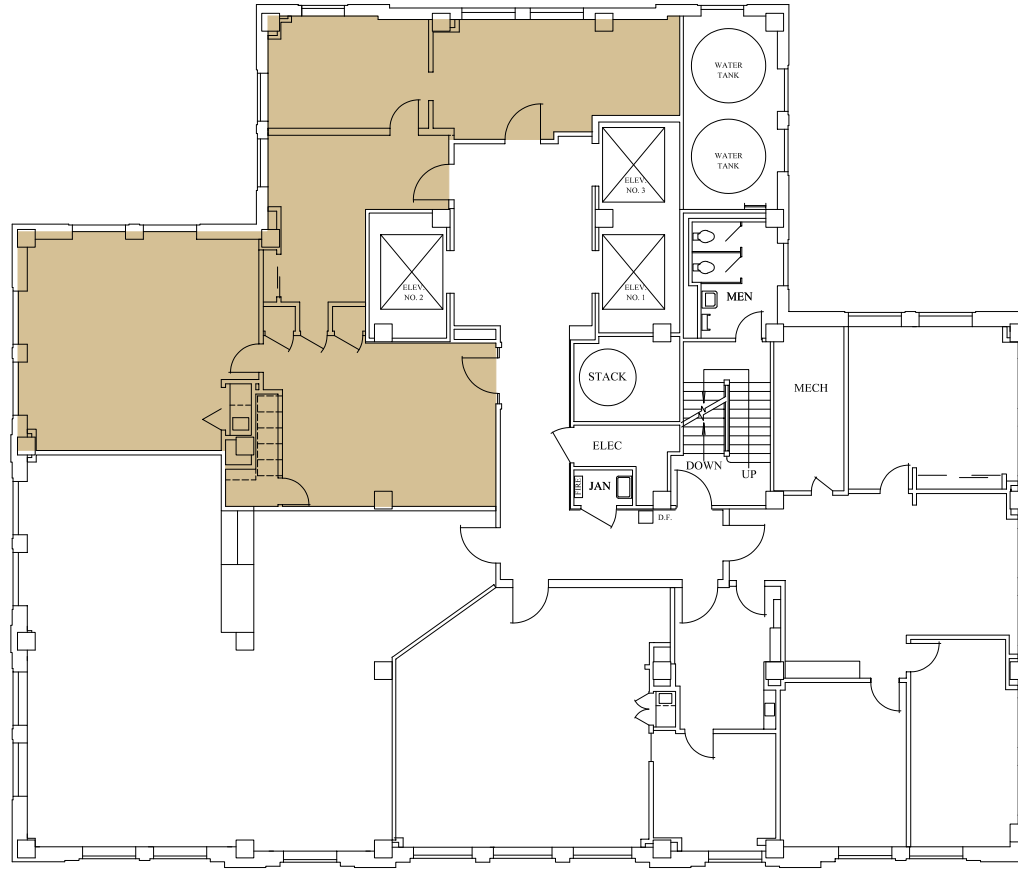

15th Floor Plan

FOURTH STREET

THIRD STREET

BOSTON AVENUE

SUITE
1510

1,849

SQFT

320 SOUTH BOSTON AVENUE
TULSA, OKLAHOMA 74103