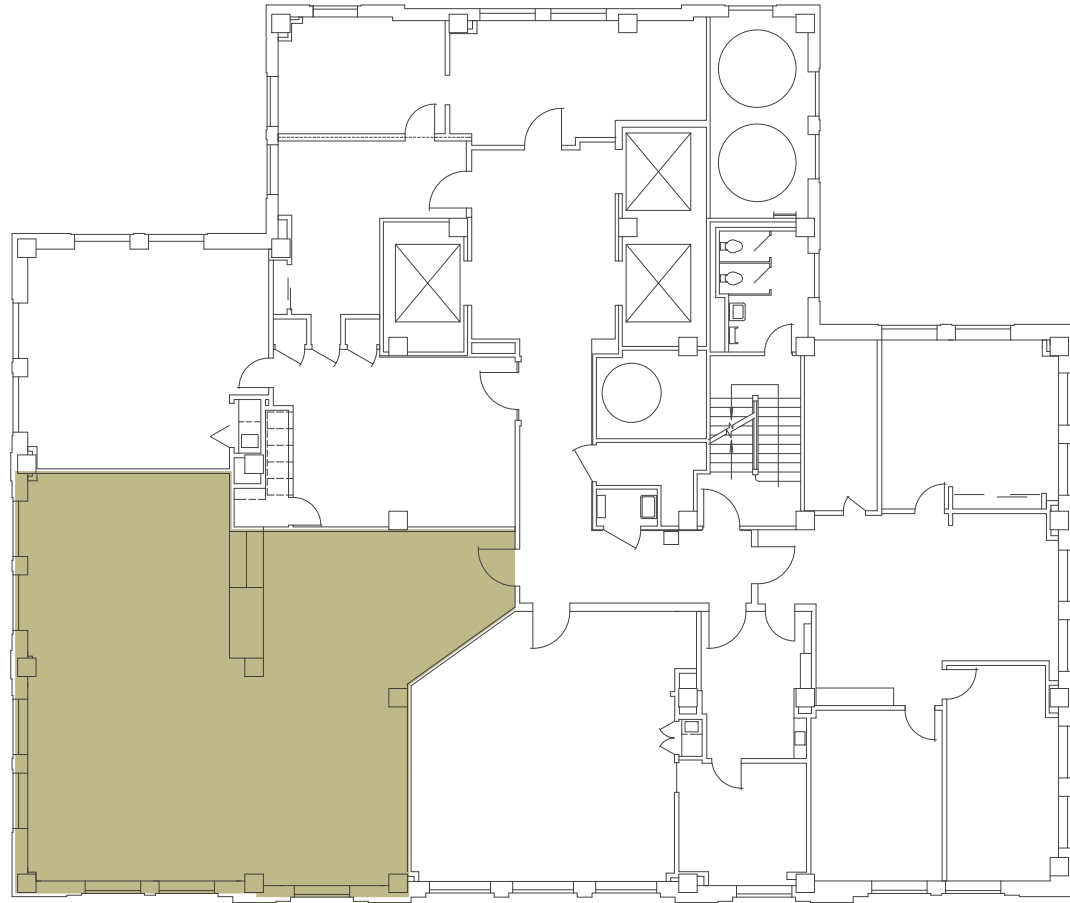

15TH FLOOR PLAN

FOURTH STREET

THIRD STREET

BOSTON AVENUE

SUITE
1504
1,629
SQFT

320 SOUTH BOSTON AVENUE
TULSA, OKLAHOMA 74103
918-584-1414
320BUILDING.COM