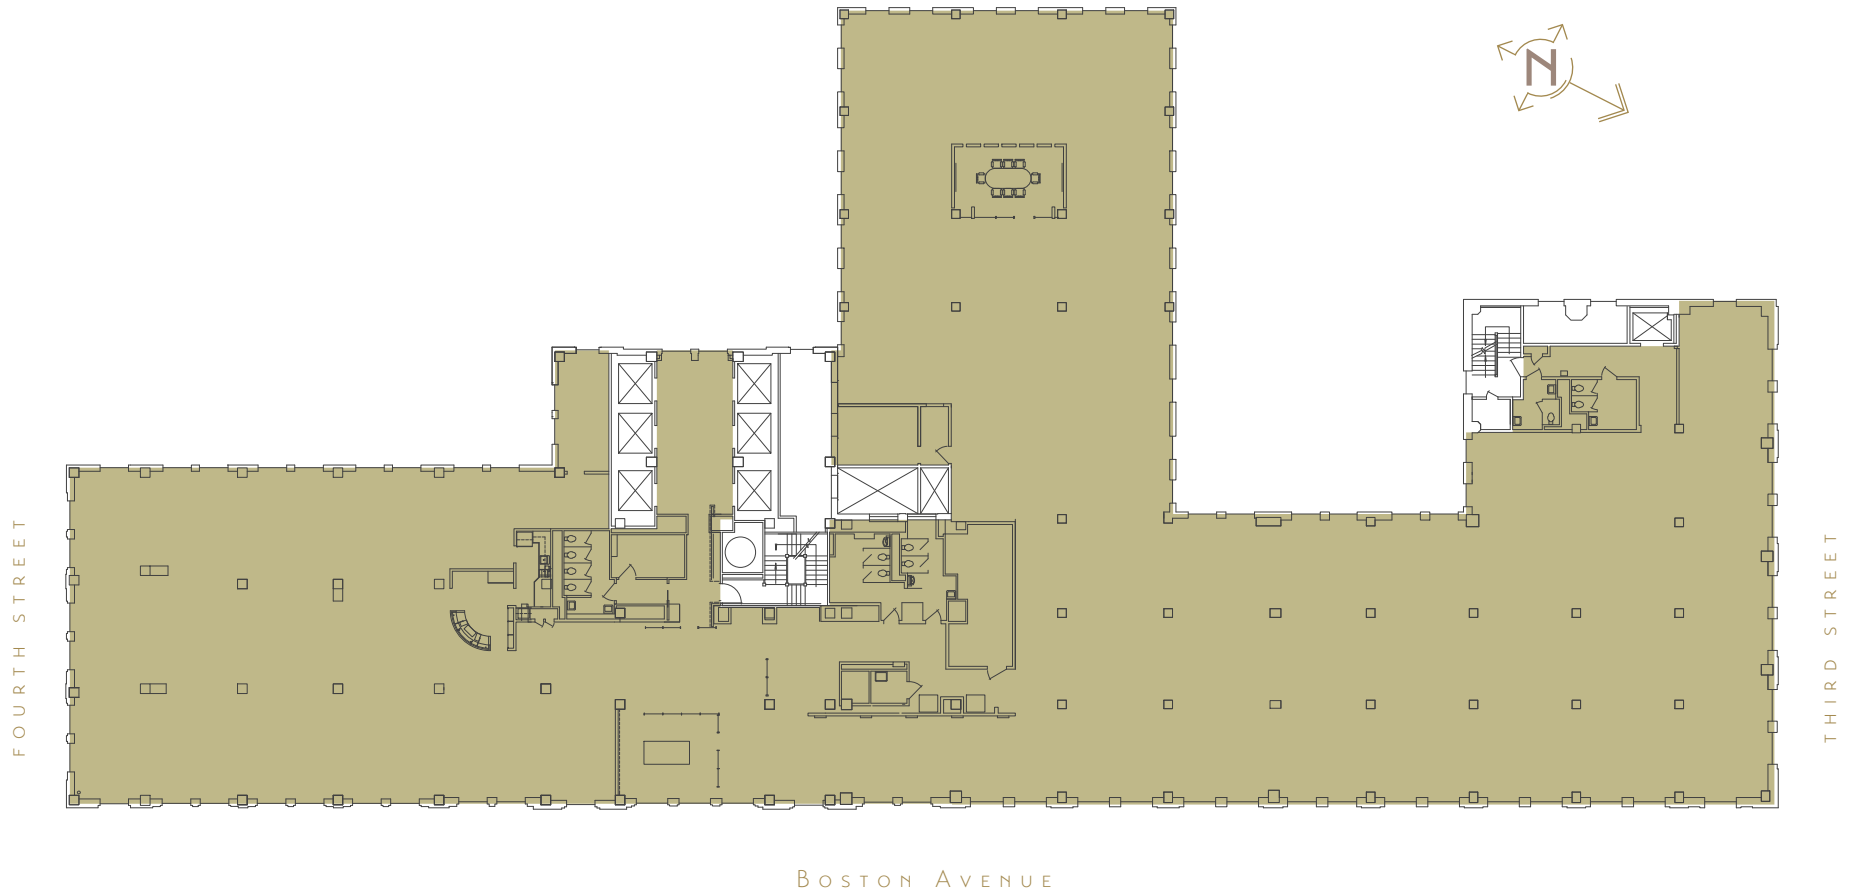

12TH FLOOR PLAN

SUITE
1200

23,853
SQFT

320 SOUTH BOSTON AVENUE
TULSA, OKLAHOMA 74103
918-584-1414
320BUILDING.COM