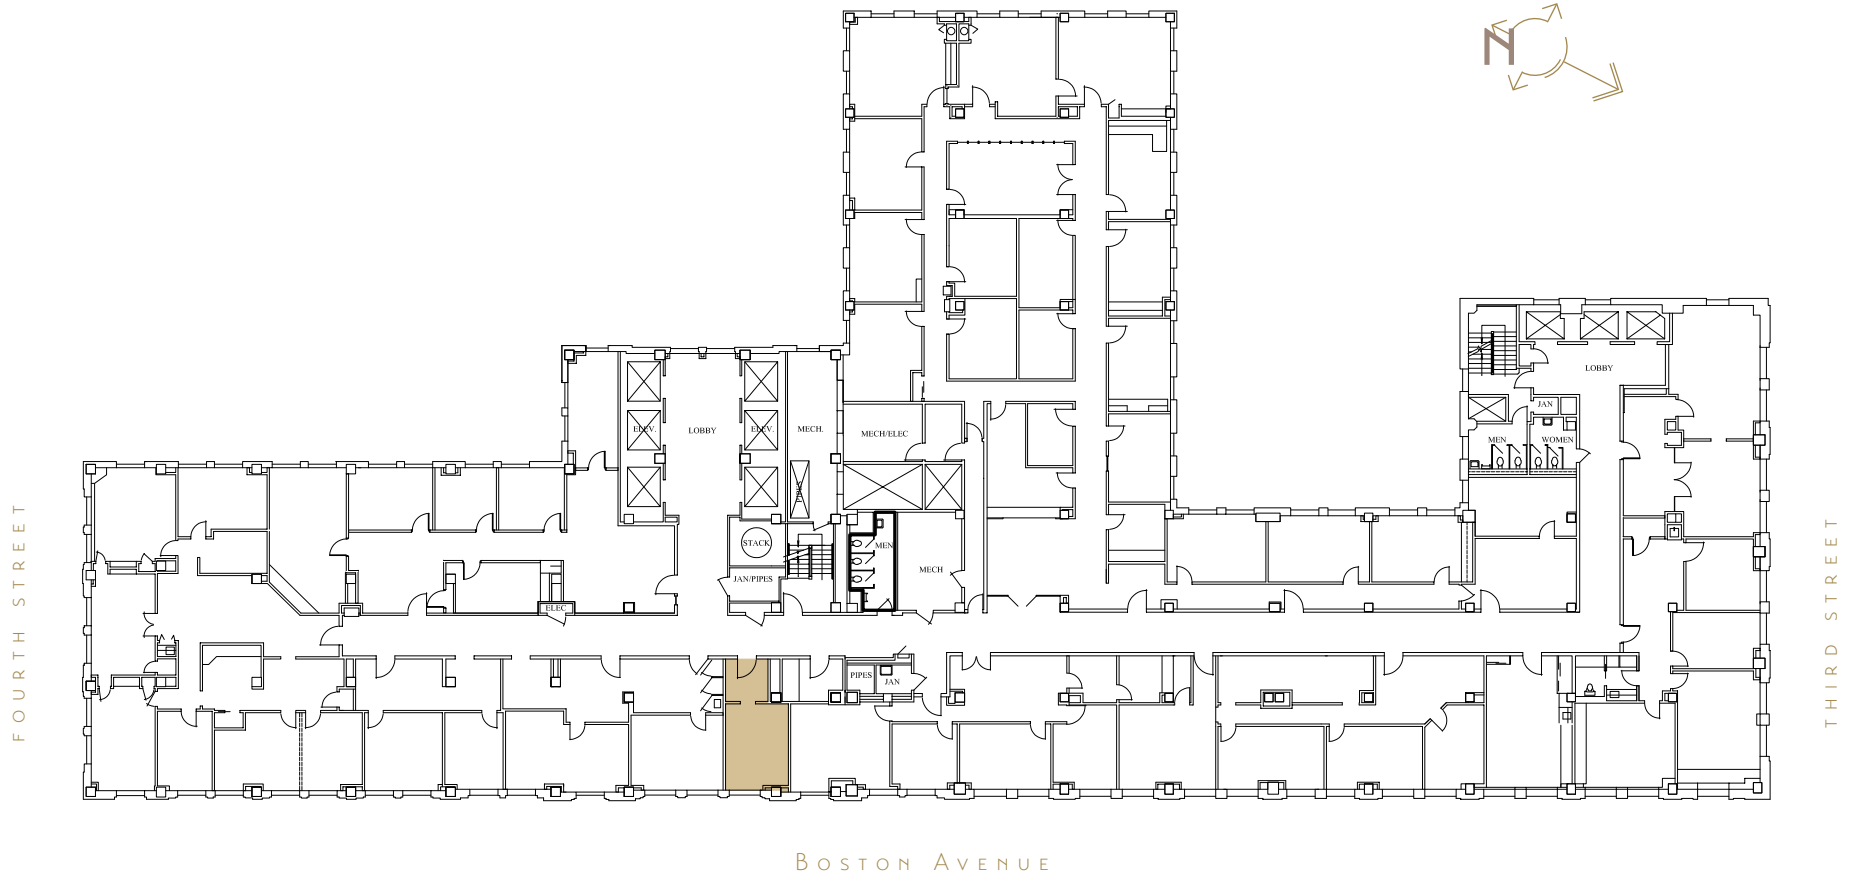

11TH FLOOR PLAN

SUITE
1113

300
SQFT

320 SOUTH BOSTON AVENUE
TULSA, OKLAHOMA 74103
918-584-1414
BAMproperties.com