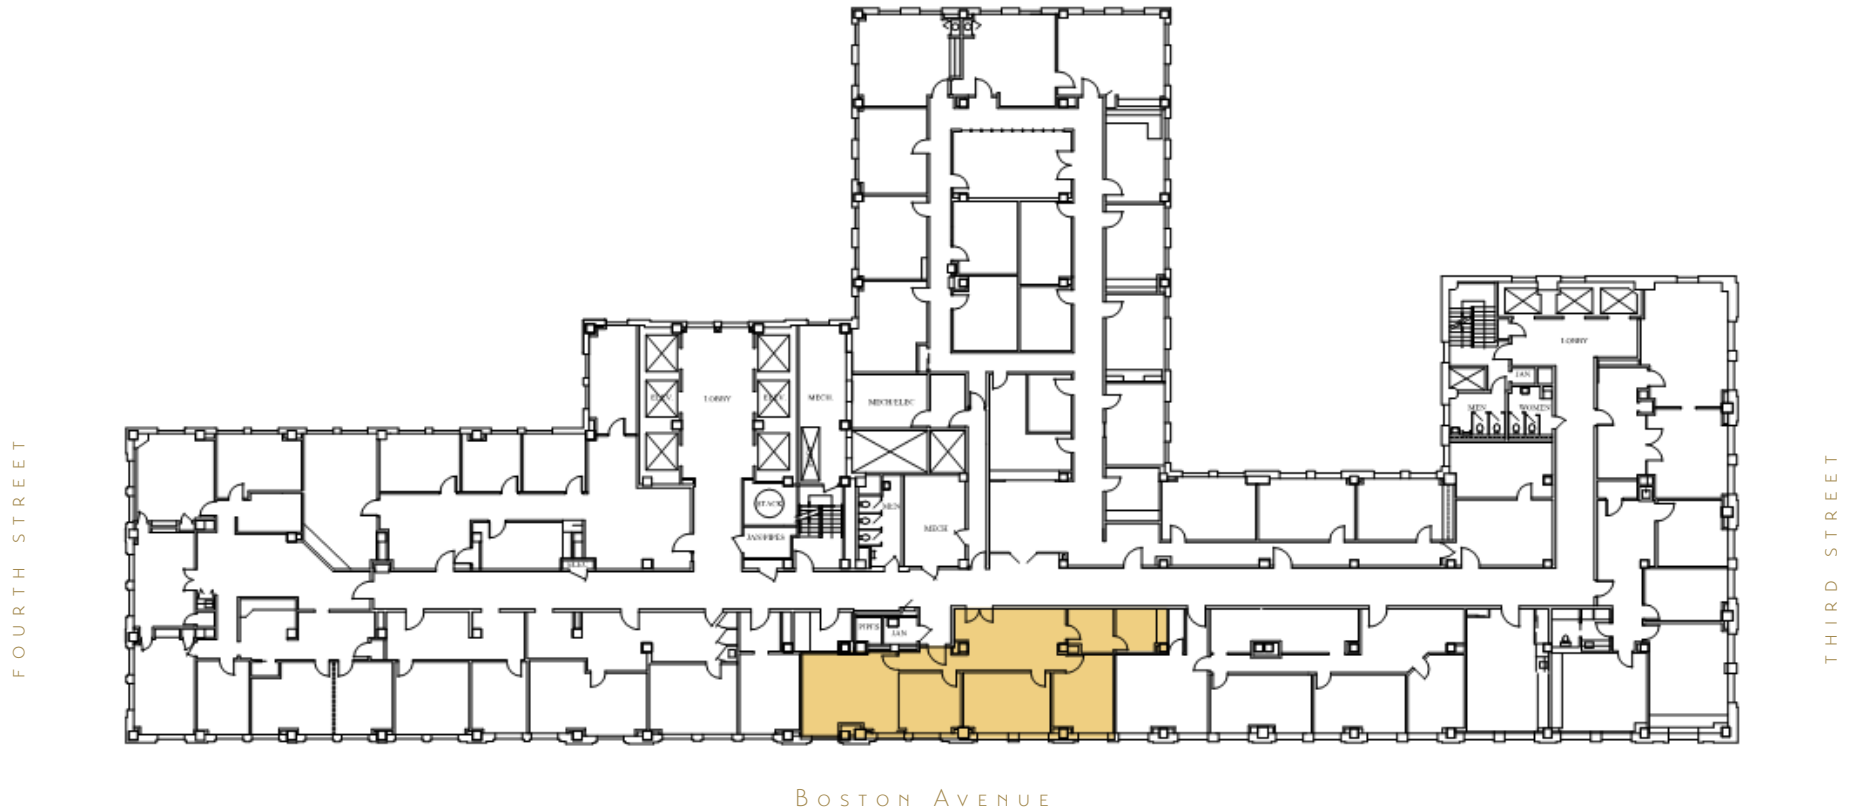

11TH FLOOR PLAN

SUITE
1111

1,538
SQFT

320 SOUTH BOSTON AVENUE
TULSA, OKLAHOMA 74103
918-584-1414
320BUILDING.COM