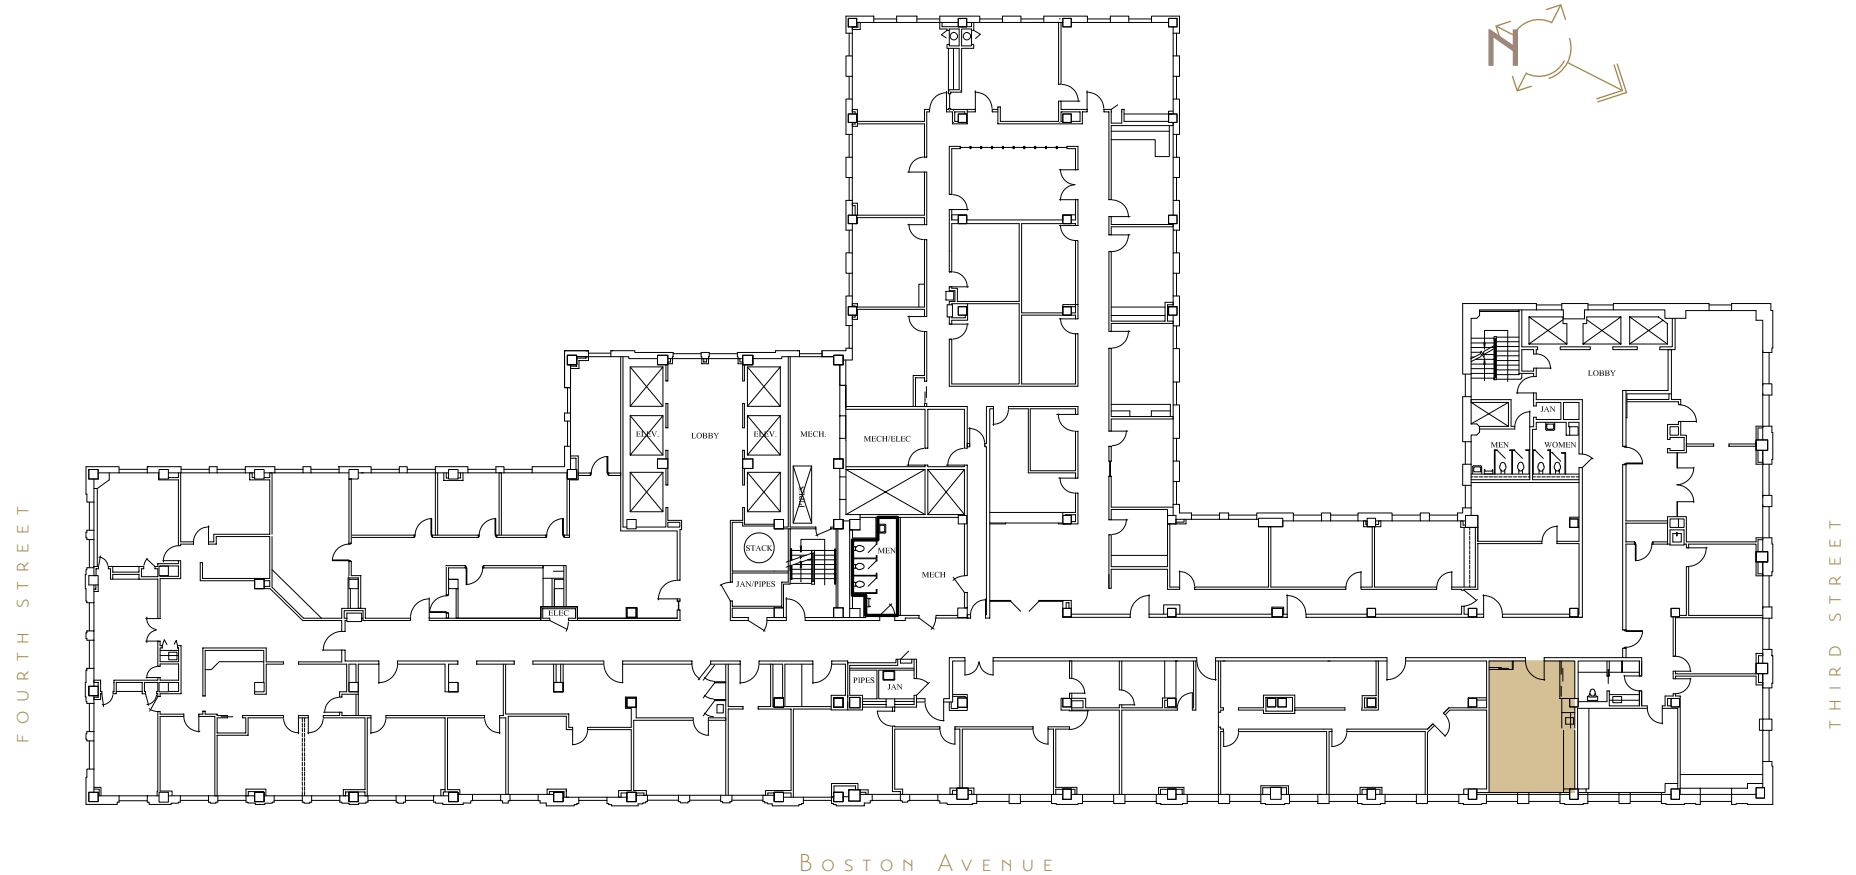

11TH FLOOR PLAN

SUITE  
**1106**  

---

**461**  
SQFT

320 SOUTH BOSTON AVENUE  
TULSA, OKLAHOMA 74103  
918-584-1414  
[BAMproperties.com](http://BAMproperties.com)