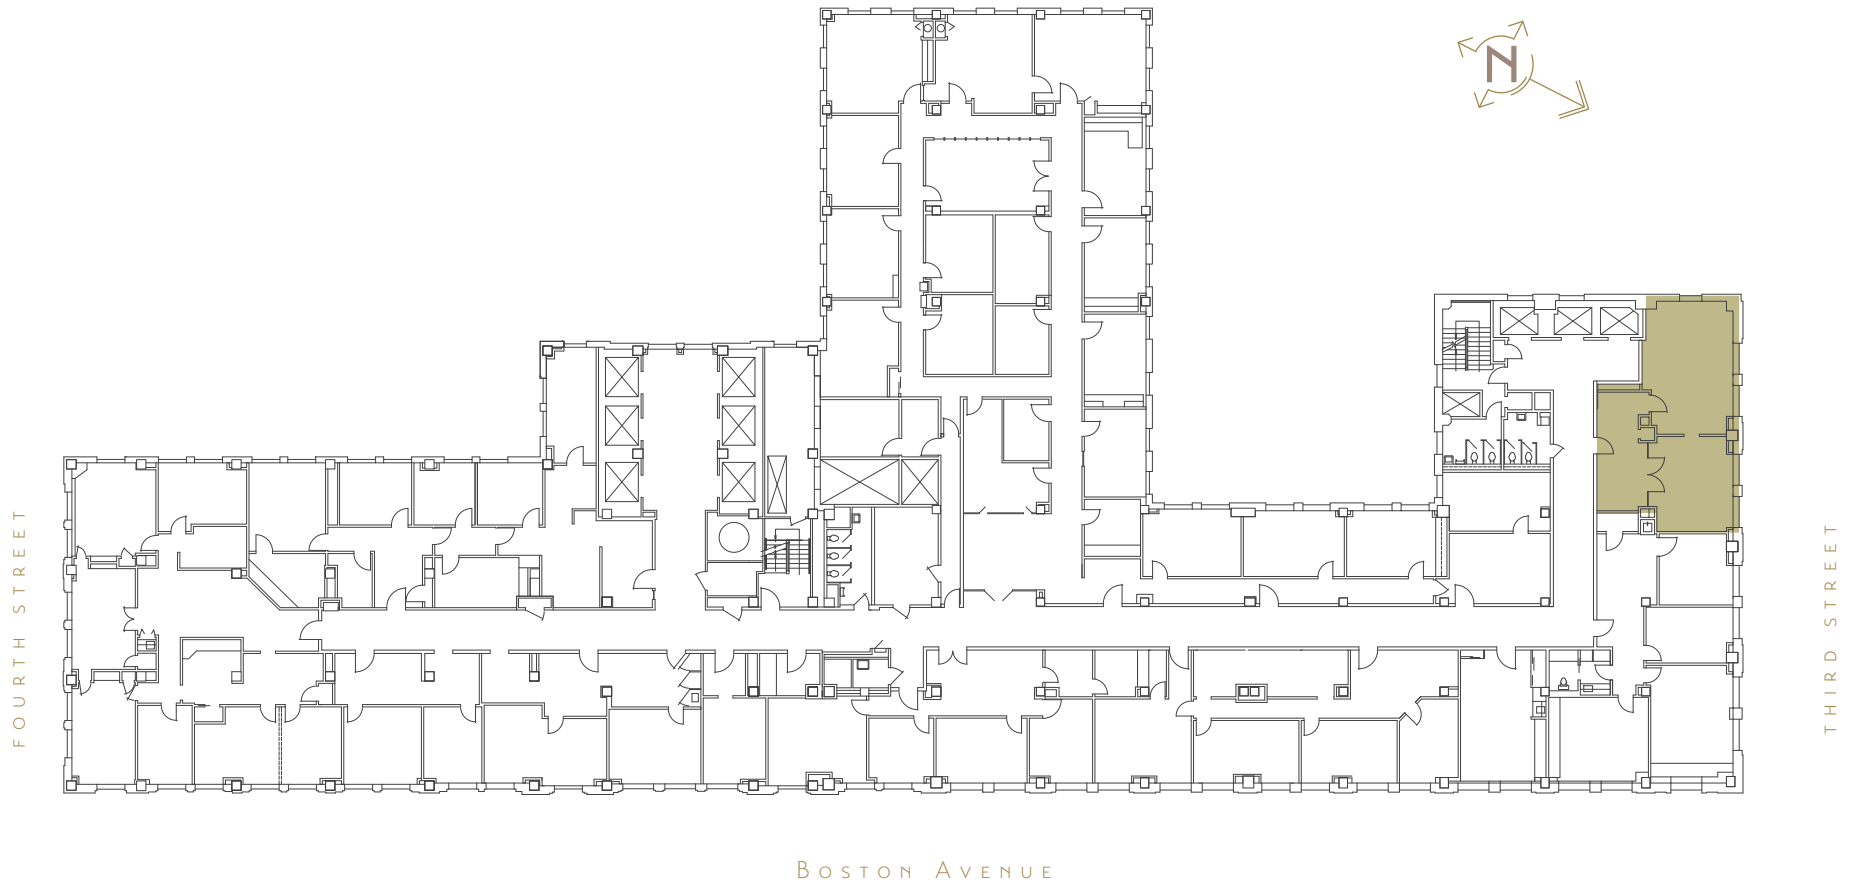

11TH FLOOR PLAN

SUITE
1100

1,065
SQFT

320 SOUTH BOSTON AVENUE
TULSA, OKLAHOMA 74103
918-584-1414
320BUILDING.COM