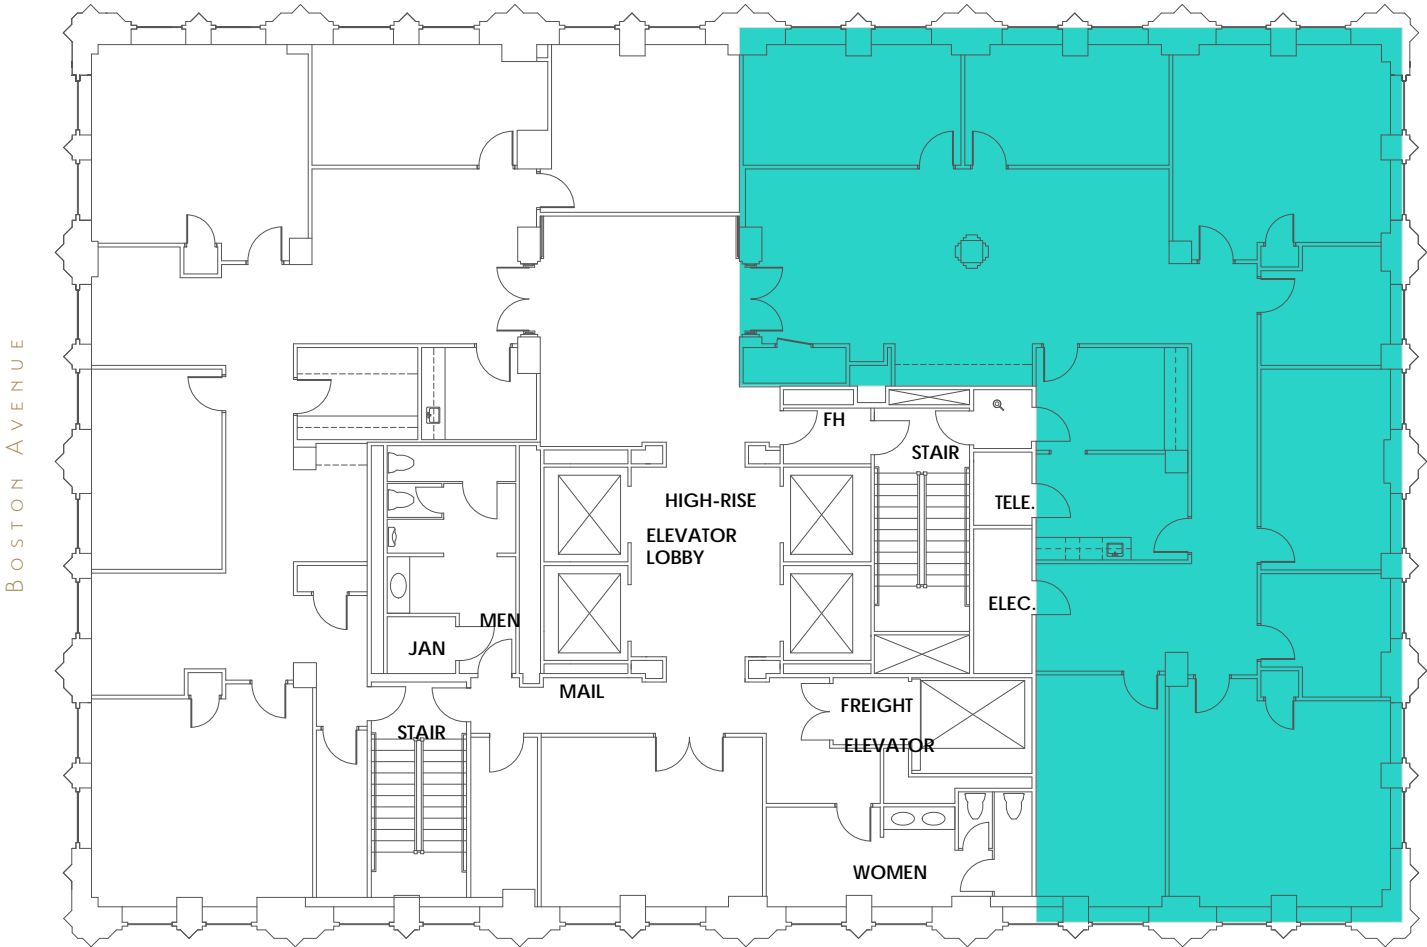

31st FLOOR PLAN

FOURTH STREET

BOSTON AVENUE

SUITE
3150

3,374
 SQFT

401 SOUTH BOSTON AVENUE
 TULSA, OKLAHOMA 74103
 918-584-1414
MIDCONTINENTTOWER.COM