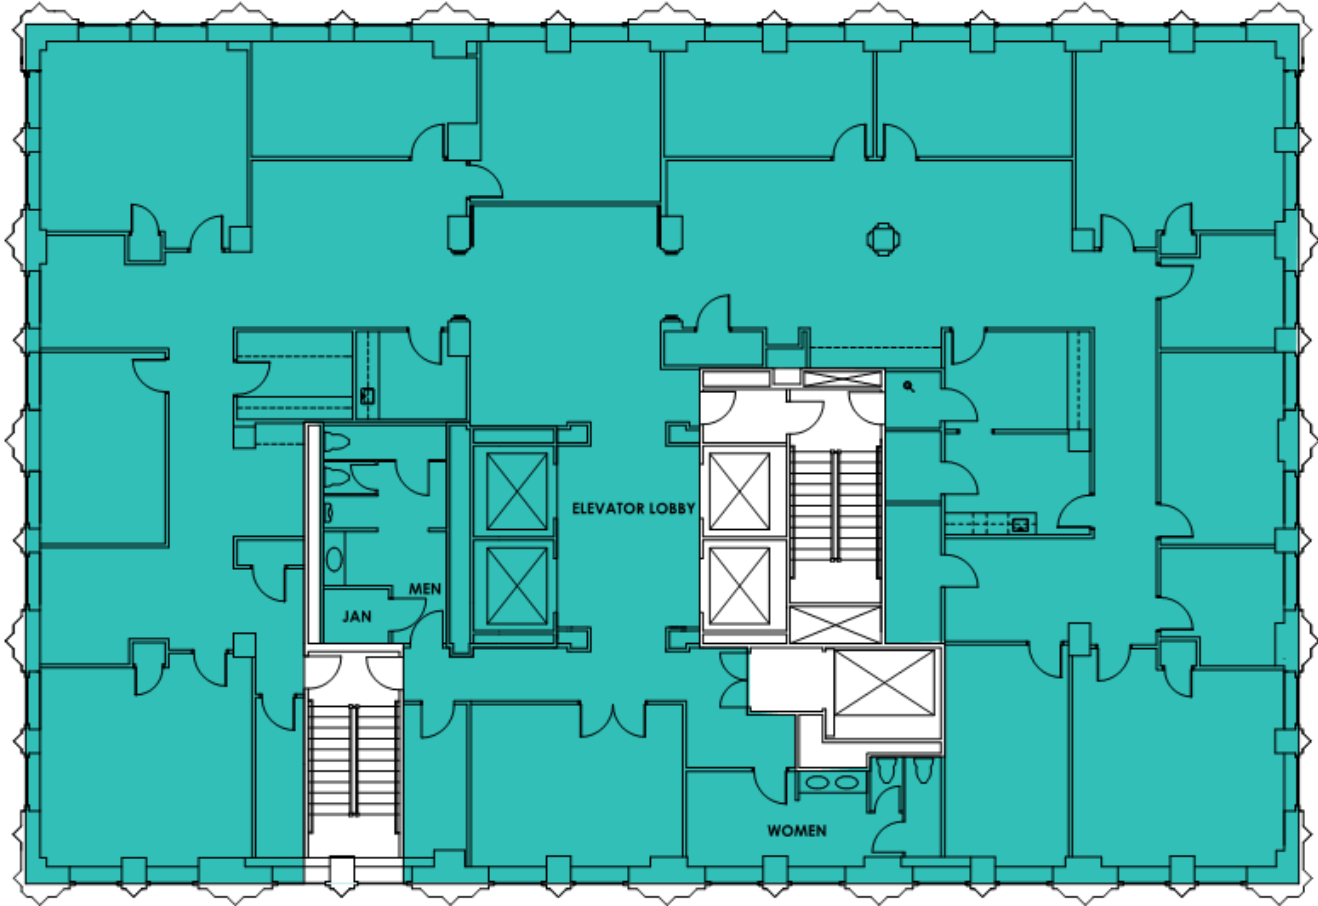

31st FLOOR PLAN

FOURTH STREET

BOSTON AVENUE

SUITE
3100

9,095

SQFT

401 SOUTH BOSTON AVENUE
TULSA, OKLAHOMA 74103
918-584-1414
MIDCONTINENTTOWER.COM