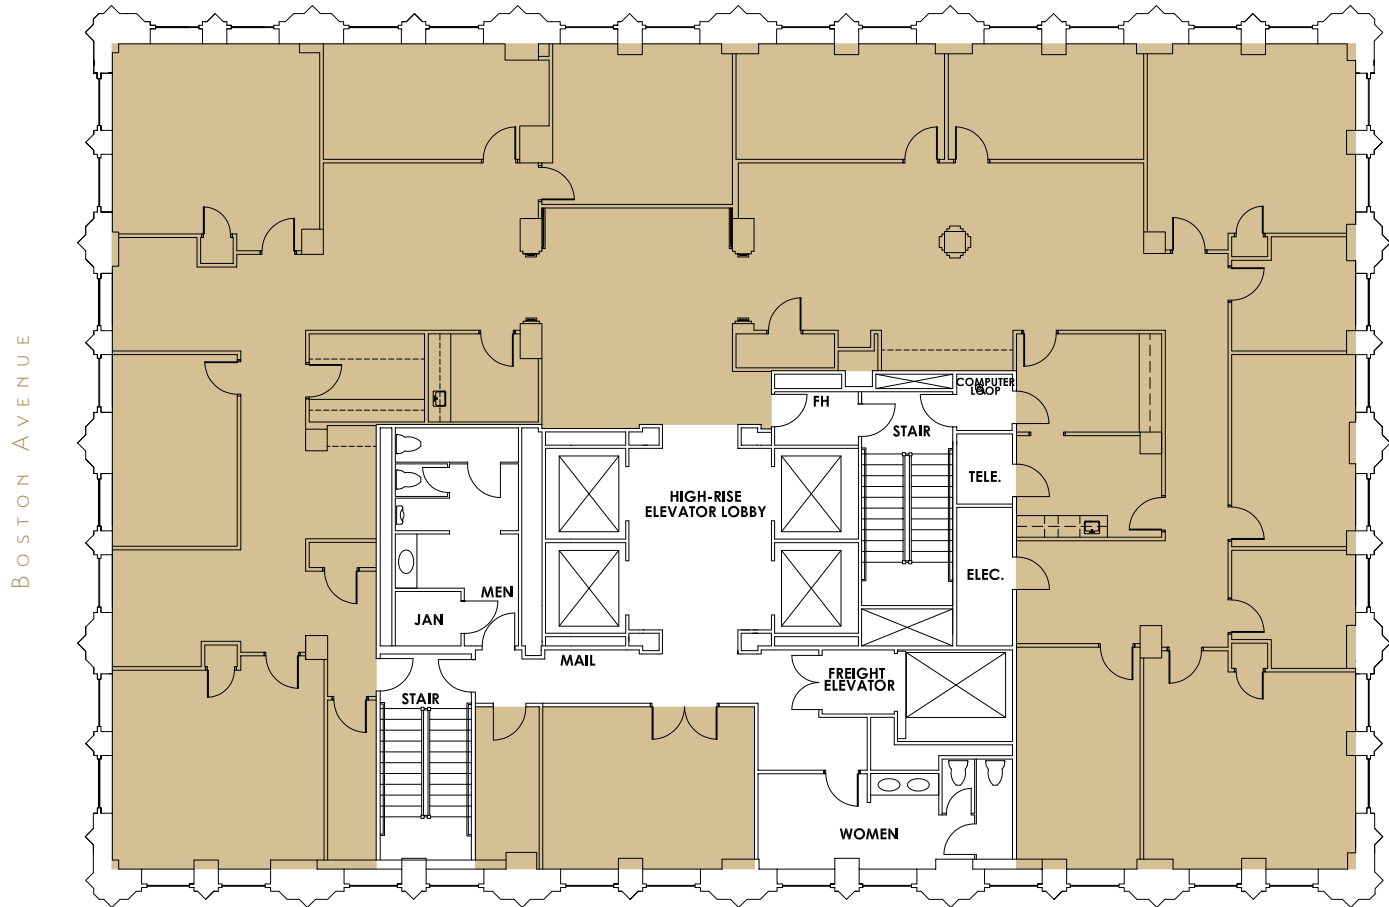

# 31st Floor Plan

FOURTH STREET

SUITE  
**3100**

**8,338**

SQFT

401 SOUTH BOSTON AVENUE  
TULSA, OKLAHOMA 74103

918-584-1414

[MIDCONTINENTTOWER.COM](http://MIDCONTINENTTOWER.COM)