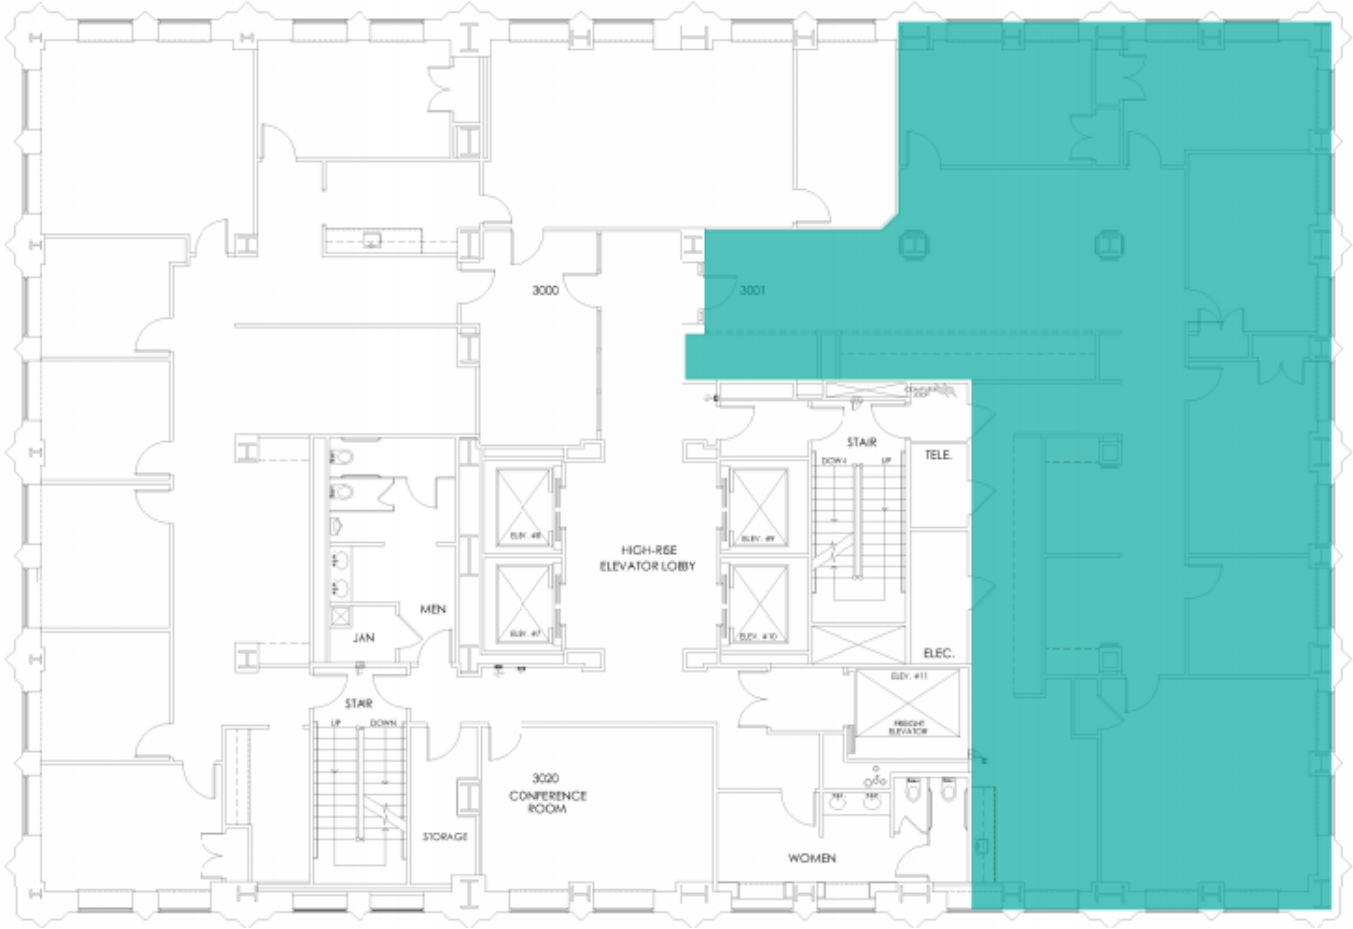

31st FLOOR PLAN

FOURTH STREET

BOSTON AVENUE

SUITE  
**3,001**  

---

**3,579**  
 SQFT

401 SOUTH BOSTON AVENUE  
 TULSA, OKLAHOMA 74103  
 918-584-1414  
[MIDCONTINENTTOWER.COM](http://MIDCONTINENTTOWER.COM)