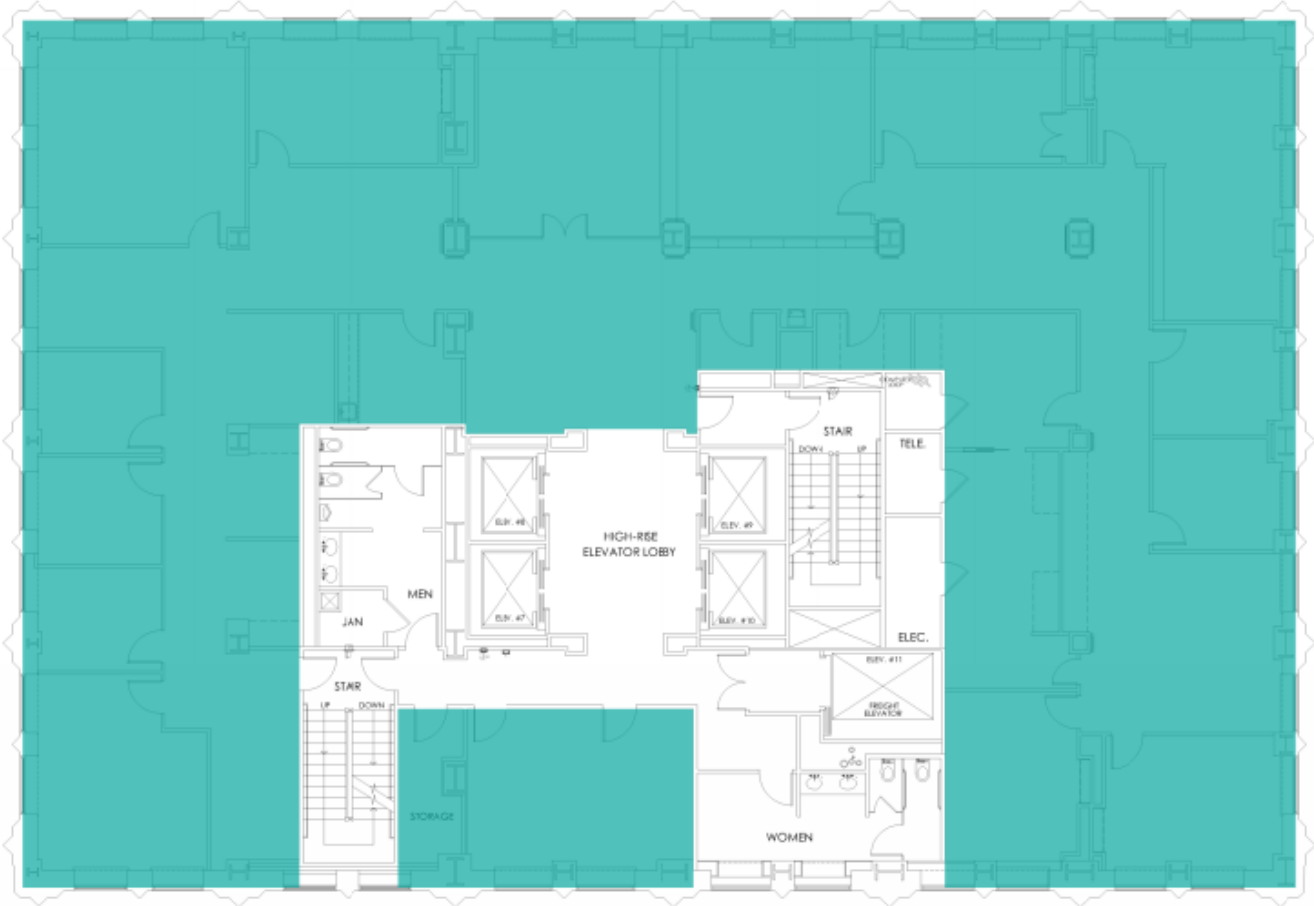

29th FLOOR PLAN

FOURTH STREET

BOSTON AVENUE

SUITE  
**2900**  

---

**9,650**  
 SQFT

401 SOUTH BOSTON AVENUE  
 TULSA, OKLAHOMA 74103  
 918-584-1414  
[MIDCONTINENTTOWER.COM](http://MIDCONTINENTTOWER.COM)