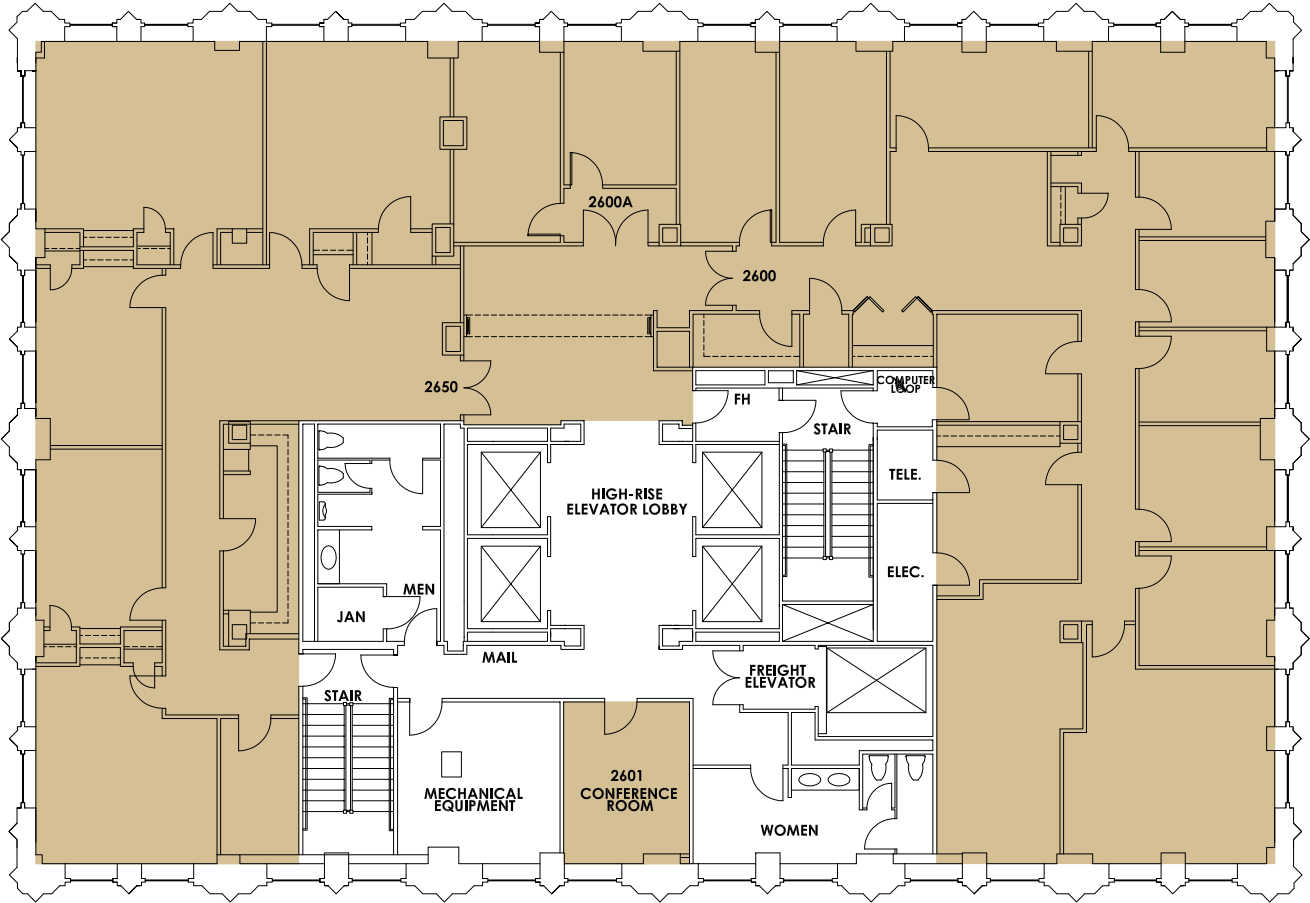

26th Floor Plan

FOURTH STREET

BOSTON AVENUE

SUITE  
**2600**  

---

**8,064**  
SQFT

401 SOUTH BOSTON AVENUE  
TULSA, OKLAHOMA 74103  
918-584-1414  
[MIDCONTINENTTOWER.COM](http://MIDCONTINENTTOWER.COM)