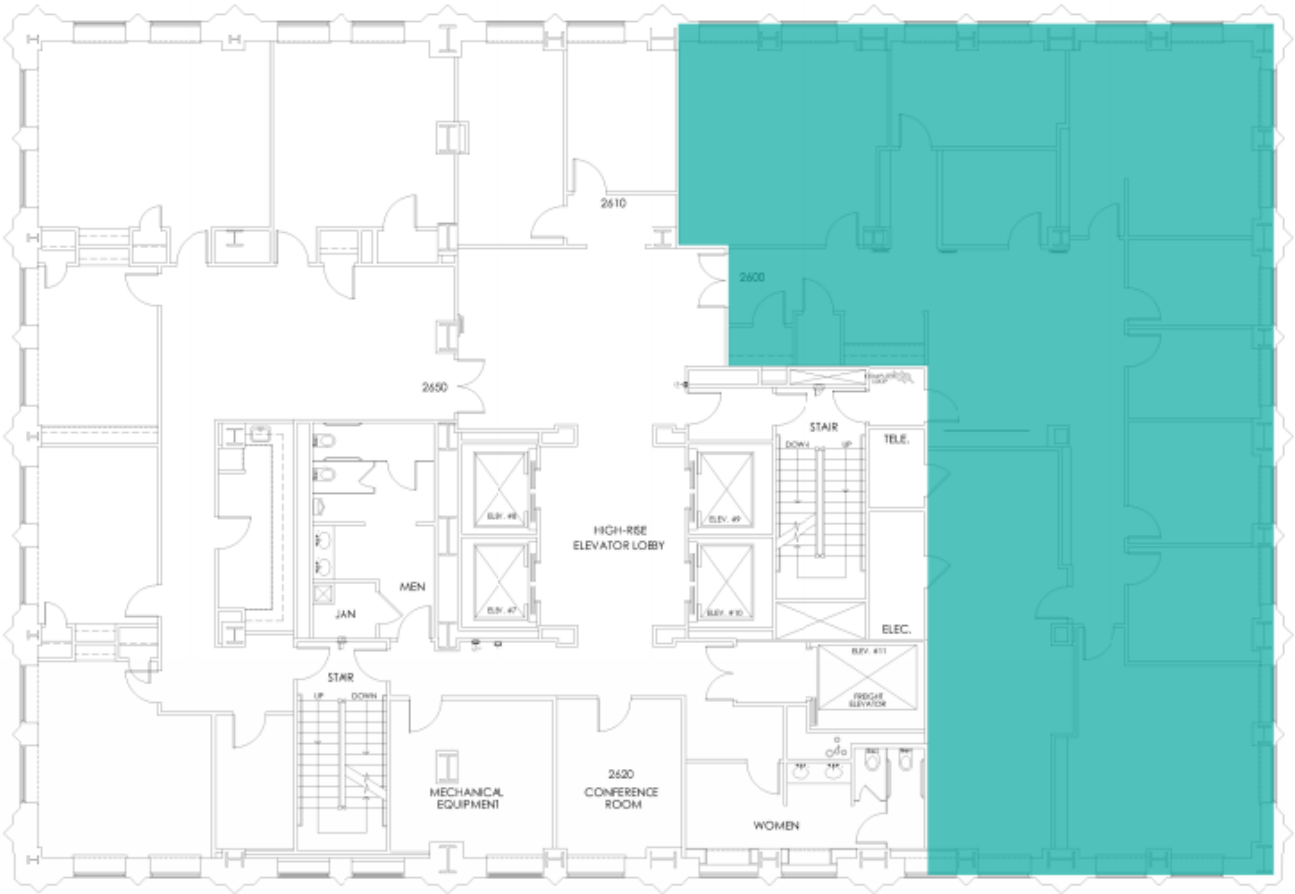

26TH FLOOR PLAN

FOURTH STREET

BOSTON AVENUE

SUITE
2600

3,820
 SQFT

401 SOUTH BOSTON AVENUE
 TULSA, OKLAHOMA 74103
 918-584-1414
MIDCONTINENTTOWER.COM