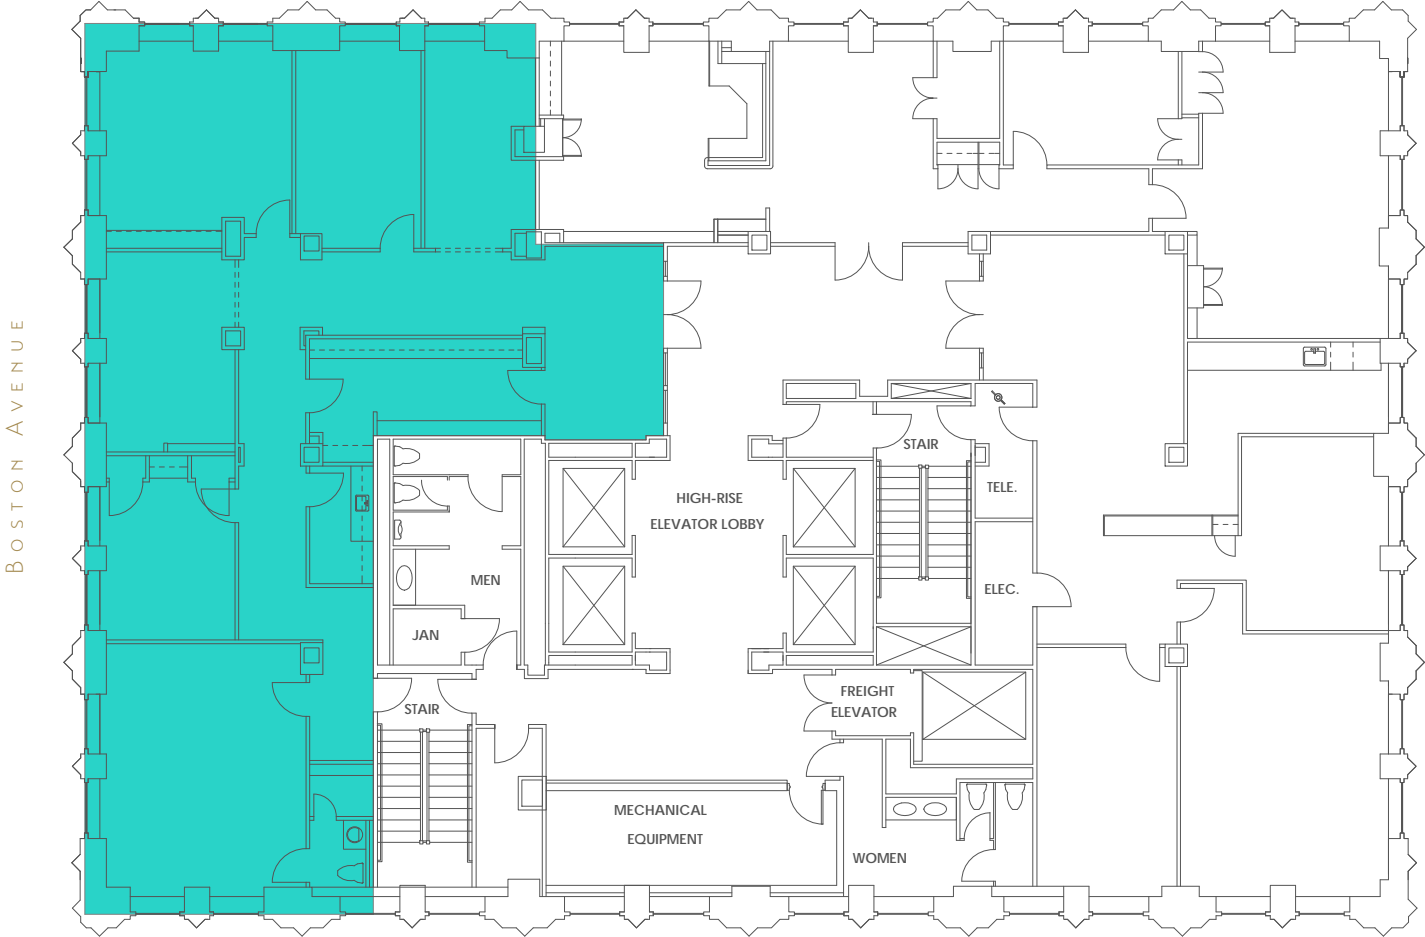

25TH FLOOR PLAN

FOURTH STREET

SUITE
2500
3,326
SQFT

401 SOUTH BOSTON AVENUE
TULSA, OKLAHOMA 74103
918-584-1414
MIDCONTINENTTOWER.COM