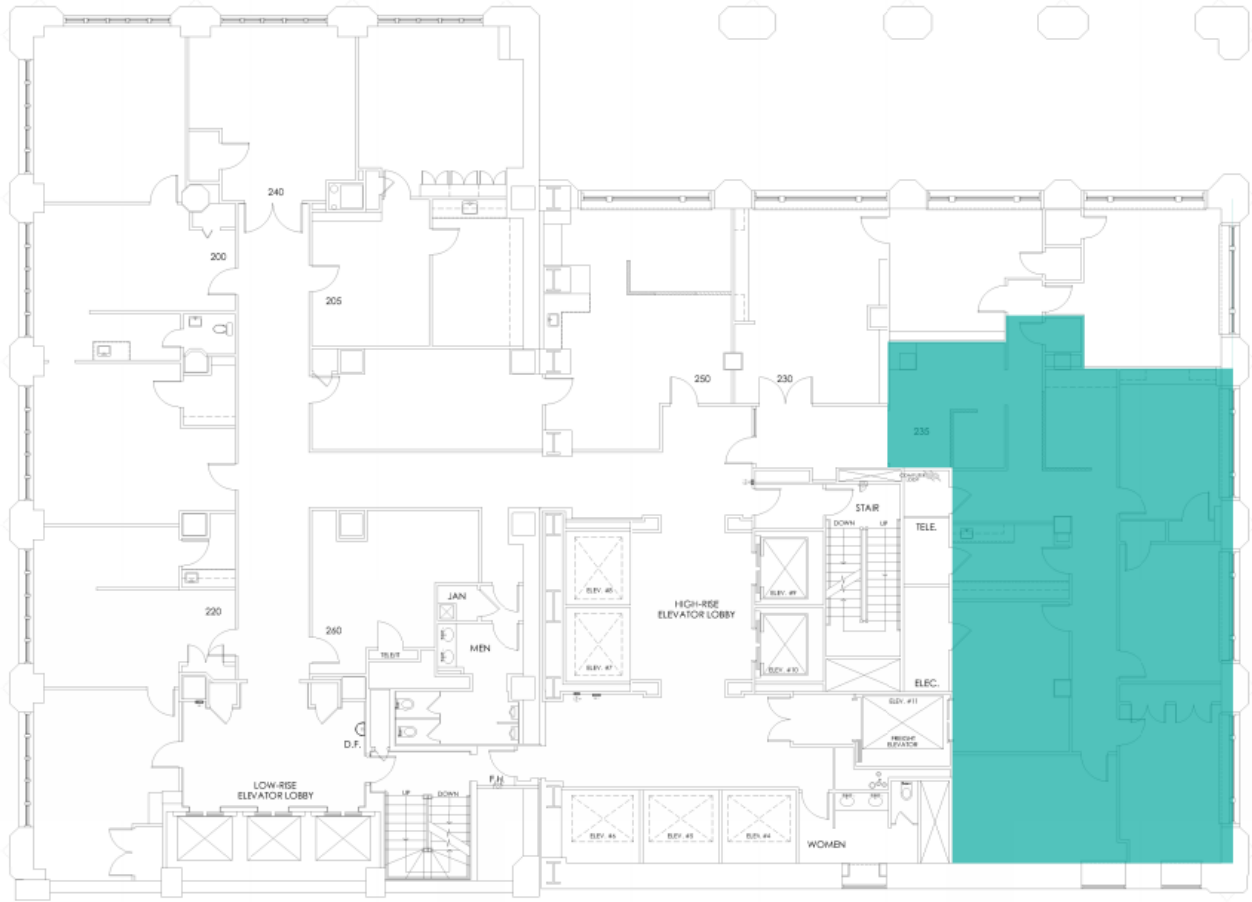

2nd FLOOR PLAN

FOURTH STREET

BOSTON AVENUE

SUITE
235

1,937
SQFT

401 SOUTH BOSTON AVENUE
TULSA, OKLAHOMA 74103
918-584-1414
MIDCONTINENTTOWER.COM